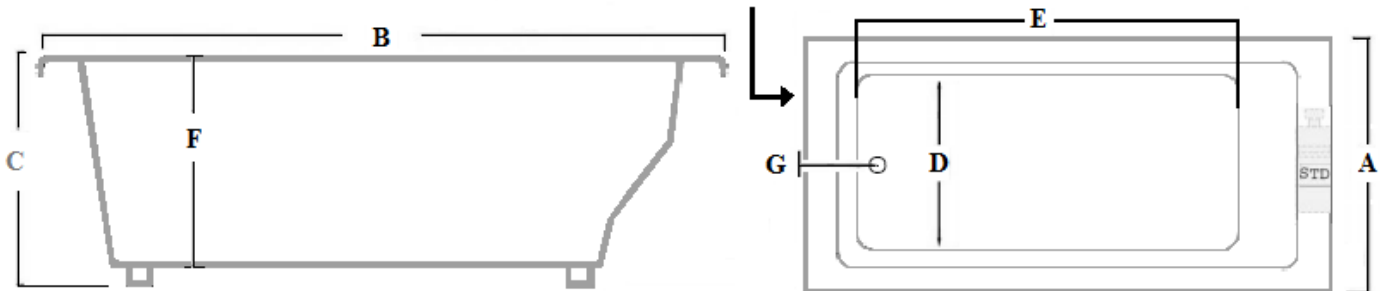

*All dimensions are +/- 1/2" and subject to change without notice.

Tub deck is approximately 4"

MODEL #	A	B	C	D	E	F	G	H
3060	30	60	22	20	43	20	9	3
3260	32	60	22	22	43	20	9	3
3266	32	66	22	22	48	20	9	3
3272	32	72	22	21	54	20	9 1/4	3
3660	36	60	22	27	43	20	9	3
3666	36	66	22	26	48	20	9	3
3672	36	72	22	25	54	20	9 1/4	3
4072	40	72	22	30	54	20	9	3