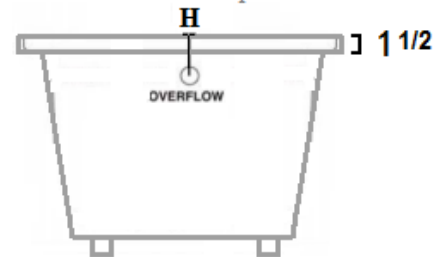

*All dimensions are +/- 1/2" and subject to change without notice.

Tub deck is approximately 4"

MODEL #	A	B	C	D	E	F	G	H
3060	30	60	22	20	43	20	9	3
3260	32	60	22	22	43	20	9	3
3266	32	66	22	22	48	20	9	3
3272	32	72	22	21	54	20	9 1/4	3
3660	36	60	22	27	43	20	9	3
3666	36	66	22	26	48	20	9	3
3672	36	72	22	25	54	20	9 1/4	3
4072	40	72	22	30	54	20	9	3