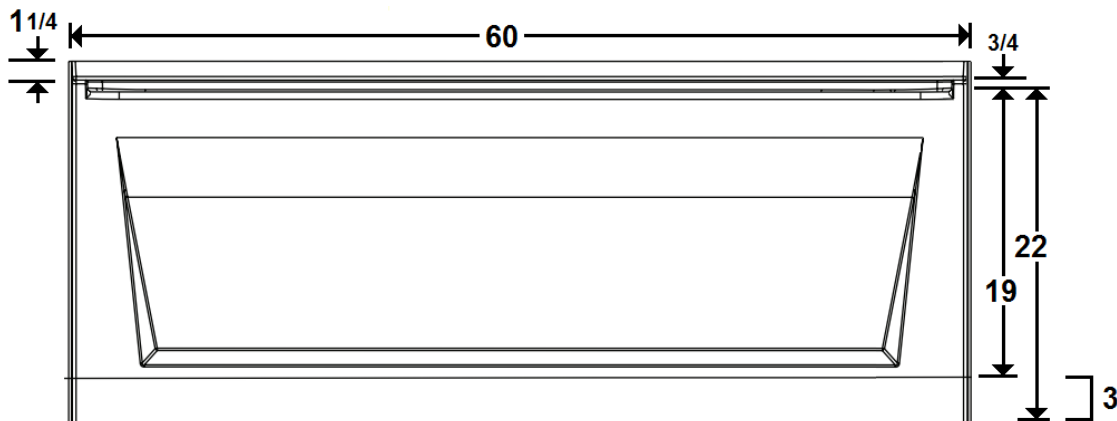

PARKER 20

60" x 30" Skirted Acrylic Combo Bath

Model Number
6030PWASR064
 Right Hand Drain Combo Bath in White
6030PWASL064
 Left Hand Drain Combo Bath in White

Features

- Color-matched jet trim
- 10 adjustable hydrotherapy jets
- 20 high output lateral air jets
- AFR – Extended Skirt
- Constructed of high-gloss durable acrylic
- 3-Speed control for the 9 Amp pump
- 12.0 Amp variable speed blower
- Inline heater available – LM300
- Mood light included
- Made in the USA

All dimensions are +/- 1/2" and subject to change without notice

***Standard Pump Location**

This unit **DOES NOT** have removable access panels on the skirt.

Technical Information

- Weight: 183 lbs.
- Water Depth to Overflow: 14"
- Water Operating Level: 30 gal.
- Water Capacity: 55 gal.
- Sump Dimension: 45" x 19"