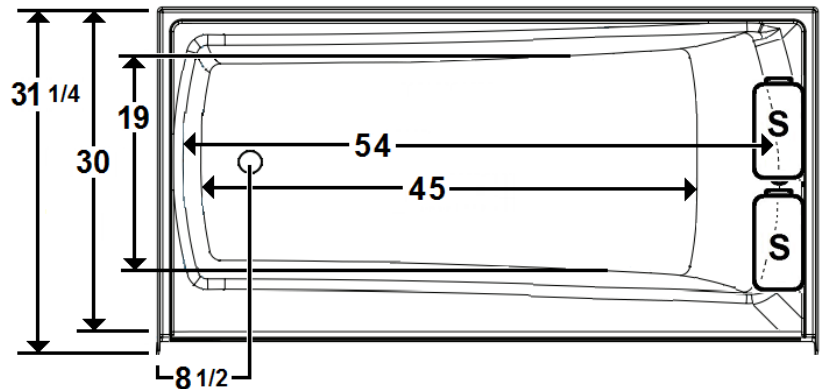

PARKER 20

60" x 30" Skirted Acrylic Combo Bath

Model Number
6030PWASR064
 Right Hand Drain Combo Bath in White
6030PWASL064
 Left Hand Drain Combo Bath in White

Features

- Color-matched jet trim
- 10 adjustable hydrotherapy jets
- 20 high output lateral air jets
- AFR – Extended Skirt
- Constructed of high-gloss durable acrylic
- 3-Speed control for the 9 Amp pump
- 12.0 Amp variable speed blower
- Inline heater available – LM300
- Mood light included
- Made in the USA

All dimensions are +/- 1/2" and subject to change without notice

***Standard Pump Location**

This unit **DOES NOT** have removable access panels on the skirt.

Technical Information

- Weight: 183 lbs.
- Water Depth to Overflow: 14"
- Water Operating Level: 30 gal.
- Water Capacity: 55 gal.
- Sump Dimension: 45" x 19"