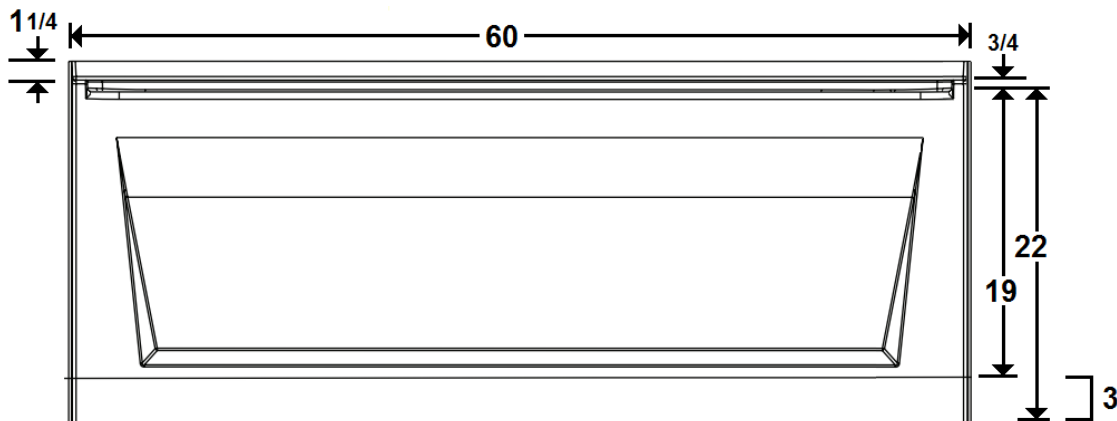

PARKER 21

60" x 32" Skirted Acrylic Combo Bath

Model Number
6032PWASR064
 Right Hand Drain Combo Bath in White
6032PWASL064
 Left Hand Drain Combo Bath in White

Features

- Color-matched jet trim
- 10 adjustable hydrotherapy jets
- 20 high output lateral air jets
- AFR – Extended Skirt
- Constructed of high-gloss durable acrylic
- 3-Speed control for the 9 Amp pump
- 12.0 Amp variable speed blower
- Inline heater available – LM300
- Mood light included
- Made in the USA

All dimensions are +/- 1/2" and subject to change without notice

***Standard Pump Location**

This unit **DOES NOT** have removable access panels on the skirt.

Technical Information

- Weight: 183 lbs.
- Water Depth to Overflow: 14"
- Water Operating Level: 30 gal.
- Water Capacity: 55 gal.
- Sump Dimension: 45" x 19"