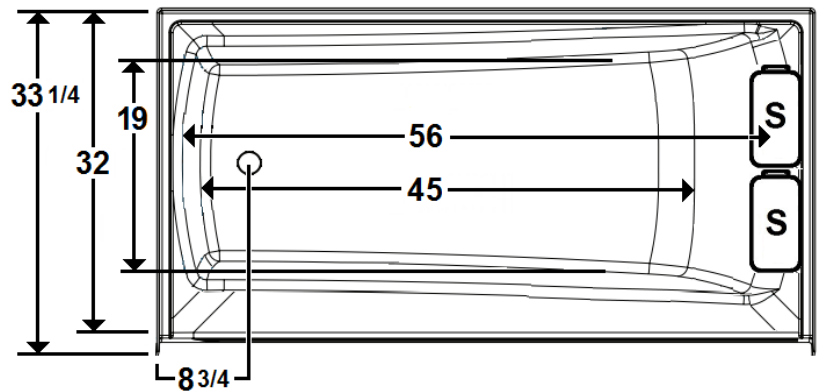

PARKER 21

60" x 32" Skirted Acrylic Combo Bath

Model Number
6032PWASR064
 Right Hand Drain Combo Bath in White
6032PWASL064
 Left Hand Drain Combo Bath in White

Features

- Color-matched jet trim
- 10 adjustable hydrotherapy jets
- 20 high output lateral air jets
- AFR – Extended Skirt
- Constructed of high-gloss durable acrylic
- 3-Speed control for the 9 Amp pump
- 12.0 Amp variable speed blower
- Inline heater available – LM300
- Mood light included
- Made in the USA

All dimensions are +/- 1/2" and subject to change without notice

***Standard Pump Location**

This unit **DOES NOT** have removable access panels on the skirt.

Technical Information

- Weight: 183 lbs.
- Water Depth to Overflow: 14"
- Water Operating Level: 30 gal.
- Water Capacity: 55 gal.
- Sump Dimension: 45" x 19"