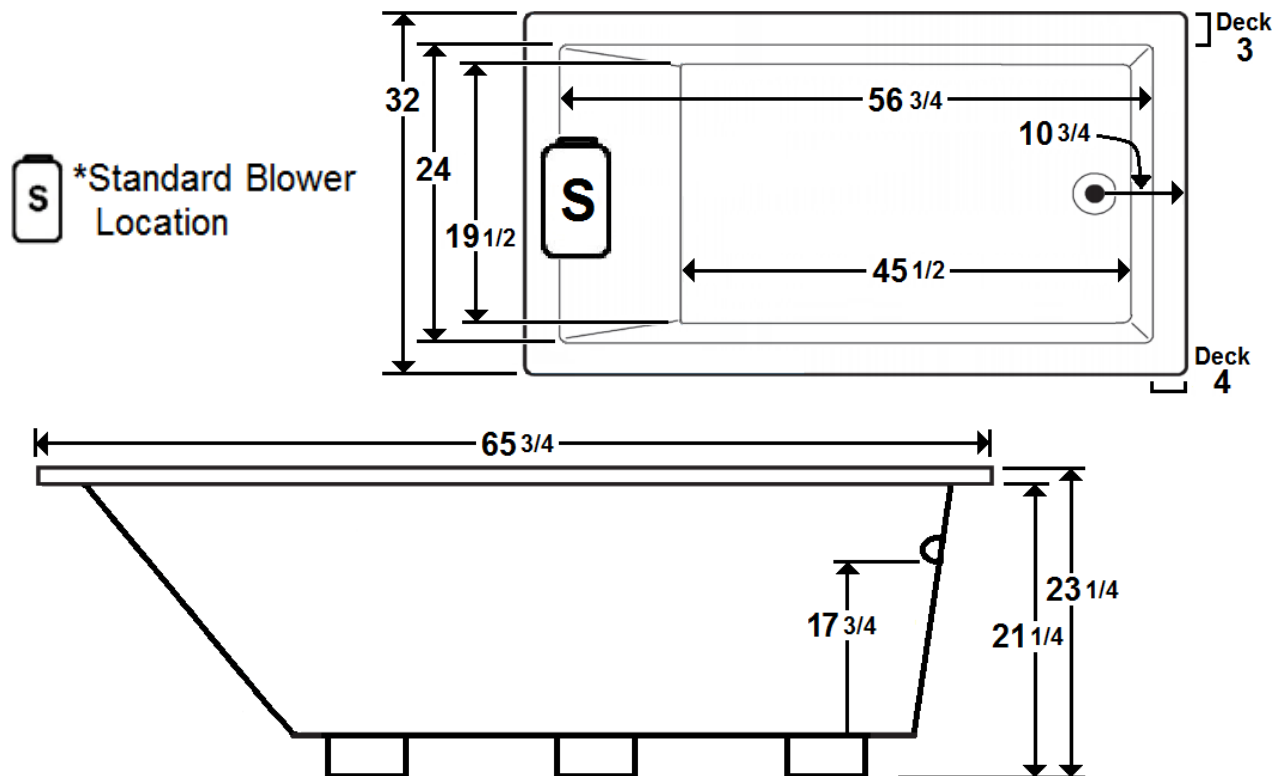

PARKER 3

66" x 32" Drop-In Acrylic Air Bath

Model Number
6632PA064
Drop-In Air Bath in White

Features

- 20 high output lateral air jets
- 10.5 Amp blower / heater
- Variable speed blower with automatic purge
- Includes Wave & Pulse modes
- Includes Chromatherapy
- Constructed of high-gloss durable acrylic
- Deep bathing well
- Transitional / Modern design
- Limited lifetime warranty
- Can be installed as an undermount
- Made in the USA

All dimensions are +/- 1/2" and subject to change without notice

Technical Information

- Weight: 186 lbs.
- Water Depth to Overflow: 17 3/4"
- Water Capacity: 79 gal.
- Sump Dimension: 45 1/2" x 19 1/2"