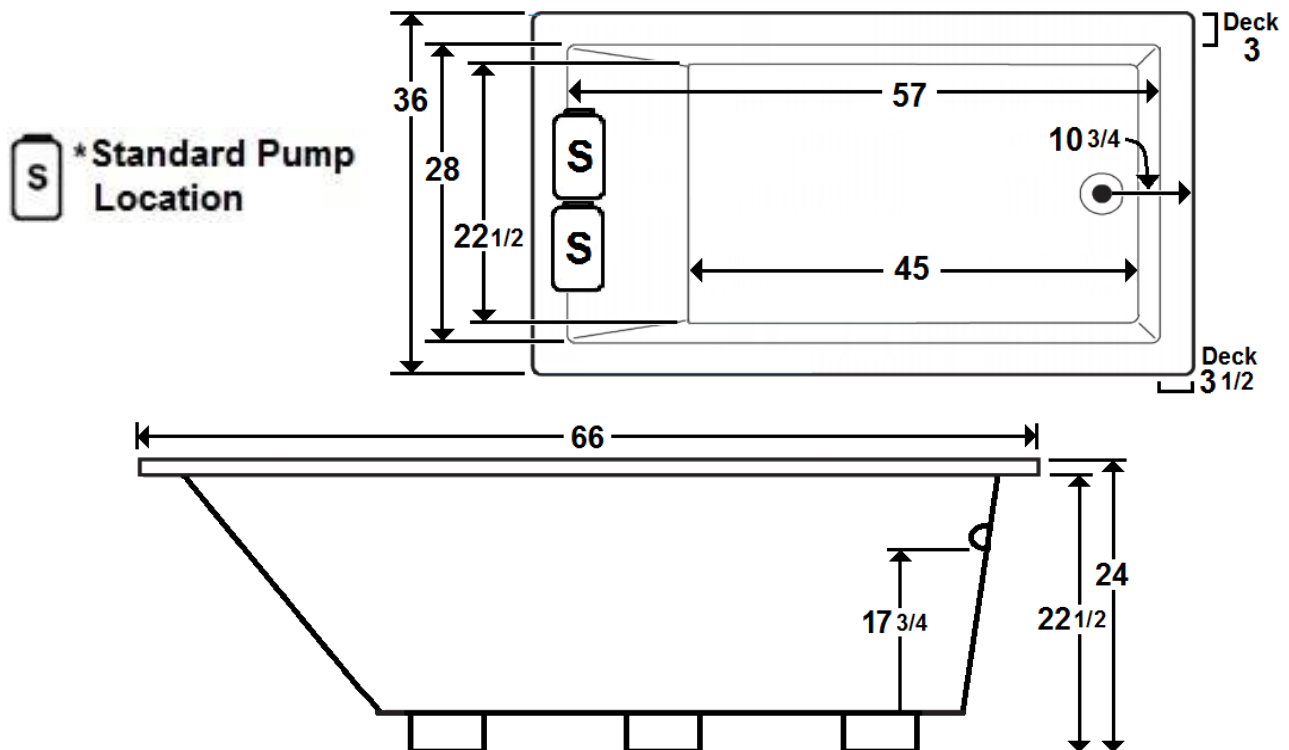

PARKER 6

66" x 36" Drop-In Acrylic Combo Bath

Model Number
6636PWA064
Drop-In Combo Bath in White

Features

- Color-matched jet trim
- 10 adjustable hydrotherapy jets
- 24 high output lateral air jets
- Constructed of high-gloss durable acrylic
- 3-Speed control for the 13 Amp pump
- 12.0 Amp variable speed blower
- Mood light included
- Inline heater available – LM300
- Pre-leveled base for easy installation
- Can be installed as an undermount
- Made in the USA

All dimensions are +/- 1/2" and subject to change without notice

Technical Information

- Weight: 164 lbs.
- Water Depth to Overflow: 17 3/4"
- Water Operating Level:
- Water Capacity: 93 gal.
- Sump Dimension: 45" x 22 1/2"