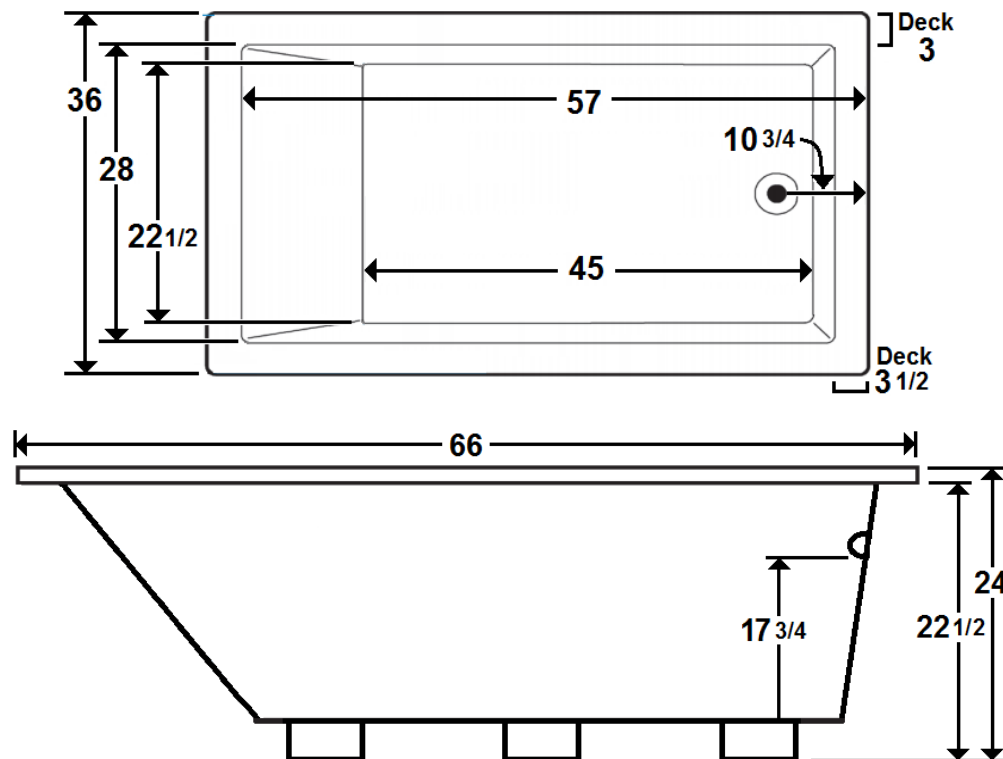

PARKER 6

66" x 36" Drop-In Acrylic Tub

Model Number
6636PT064
Drop-In Soaker in White

Features

- Constructed of high-gloss durable acrylic
- Textured slip resistant bottom
- Deep bathing well
- Pre-leveled base for easy installation
- Minimalist design
- Tub can be under mounted
- Limited lifetime warranty
- Made in the USA

All dimensions are +/- 1/2" and subject to change without notice

Technical Information

- Weight: 146 lbs.
- Water Depth to Overflow: 17 3/4"
- Water Capacity: 93 gal.
- Sump Dimension: 45" x 22 1/2"

Installation Notes