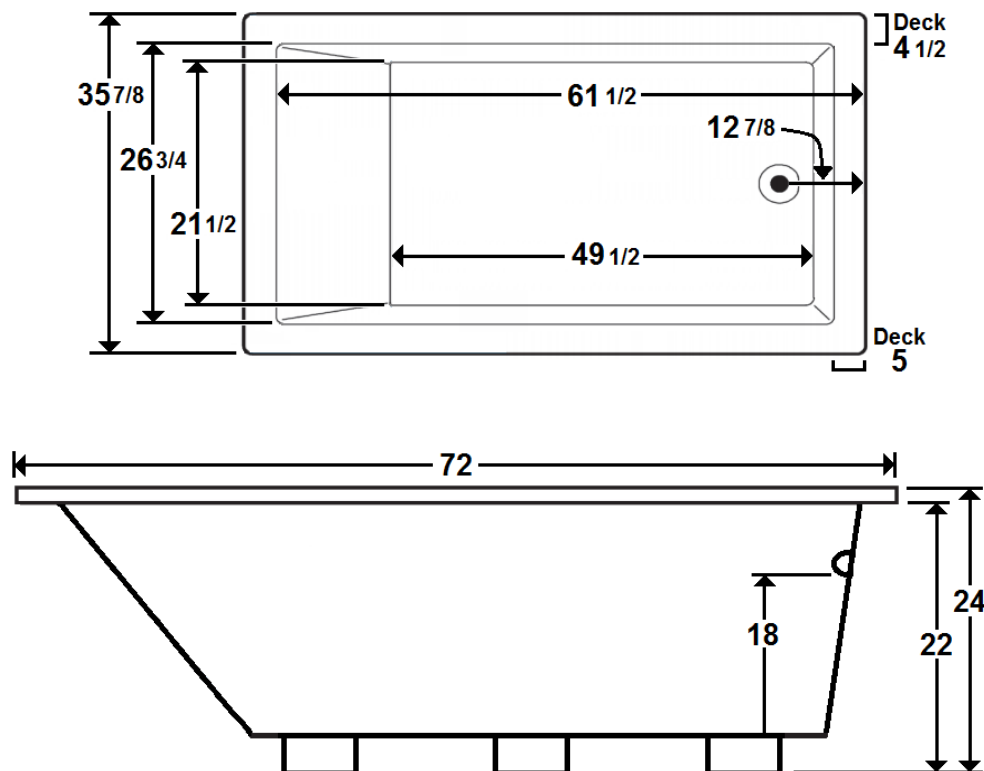

PARKER 7

72" x 36" Drop-In Acrylic Tub

Model Number
7236PT064
Drop-In Air Soaker in White

Features

- Constructed of high-gloss durable acrylic
- Textured slip resistant bottom
- Deep bathing well
- Pre-leveled base for easy installation
- Minimalist design
- Tub can be under mounted
- Limited lifetime warranty
- Made in the USA

All dimensions are +/- 1/2" and subject to change without notice

Technical Information

- Weight: 194 lbs.
- Water Depth to Overflow: 18"
- Water Capacity: 103 gal.
- Sump Dimension: 49 1/2" x 21 1/2"

Installation Notes