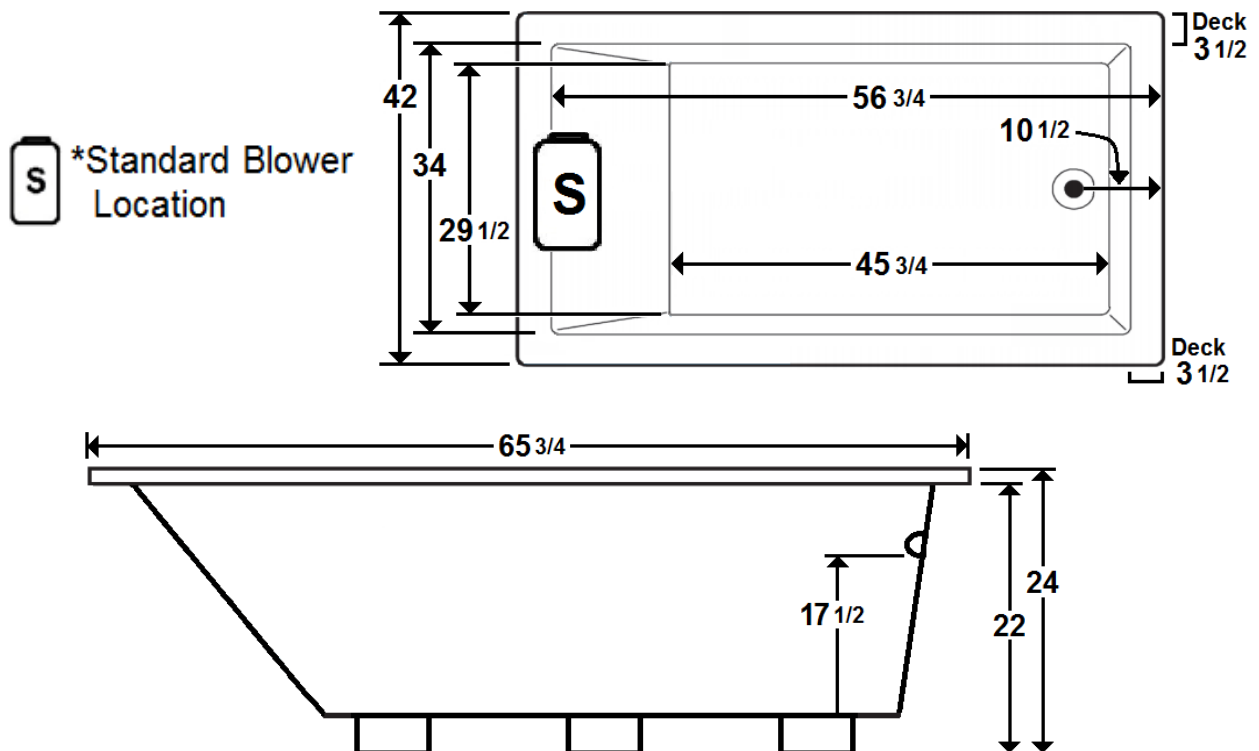

## 66" x 42" Drop-In Acrylic Air Bath

Model Number  
**6642PA064**  
Drop-In Air Bath in White

**\*All dimensions are +/- 1/2" and subject to change without notice\***

### Technical Information

- Weight: 188 lbs.
- Water Depth to Overflow: 17 1/2"
- Water Capacity: 115 gal.
- Sump Dimension: 45 3/4" x 29 1/2"