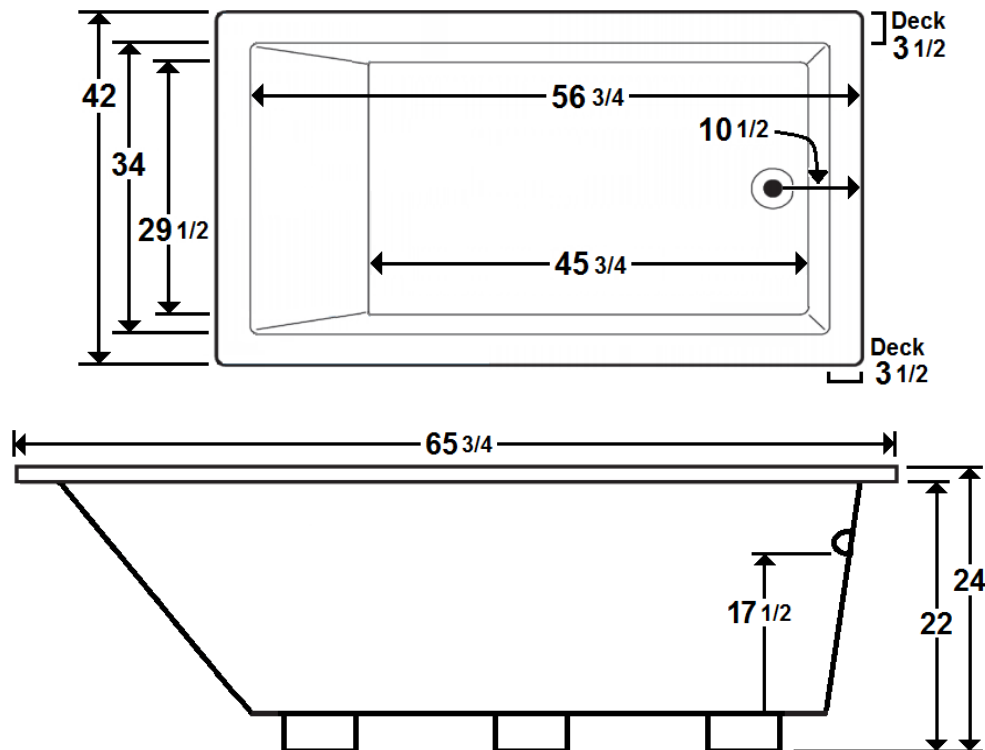

PARKER 8

66" x 42" Drop-In Acrylic Tub

Model Number
6642PT064
Drop-In Soaker in White

Features

- Constructed of high-gloss durable acrylic
- Textured slip resistant bottom
- Deep bathing well
- Pre-leveled base for easy installation
- Minimalist design
- Tub can be under mounted
- Limited lifetime warranty
- Made in the USA

All dimensions are +/- 1/2" and subject to change without notice

Technical Information

- Weight: 146 lbs.
- Water Depth to Overflow: 17 1/2"
- Water Capacity: 115 gal.
- Sump Dimension: 45 3/4" x 29 1/2"