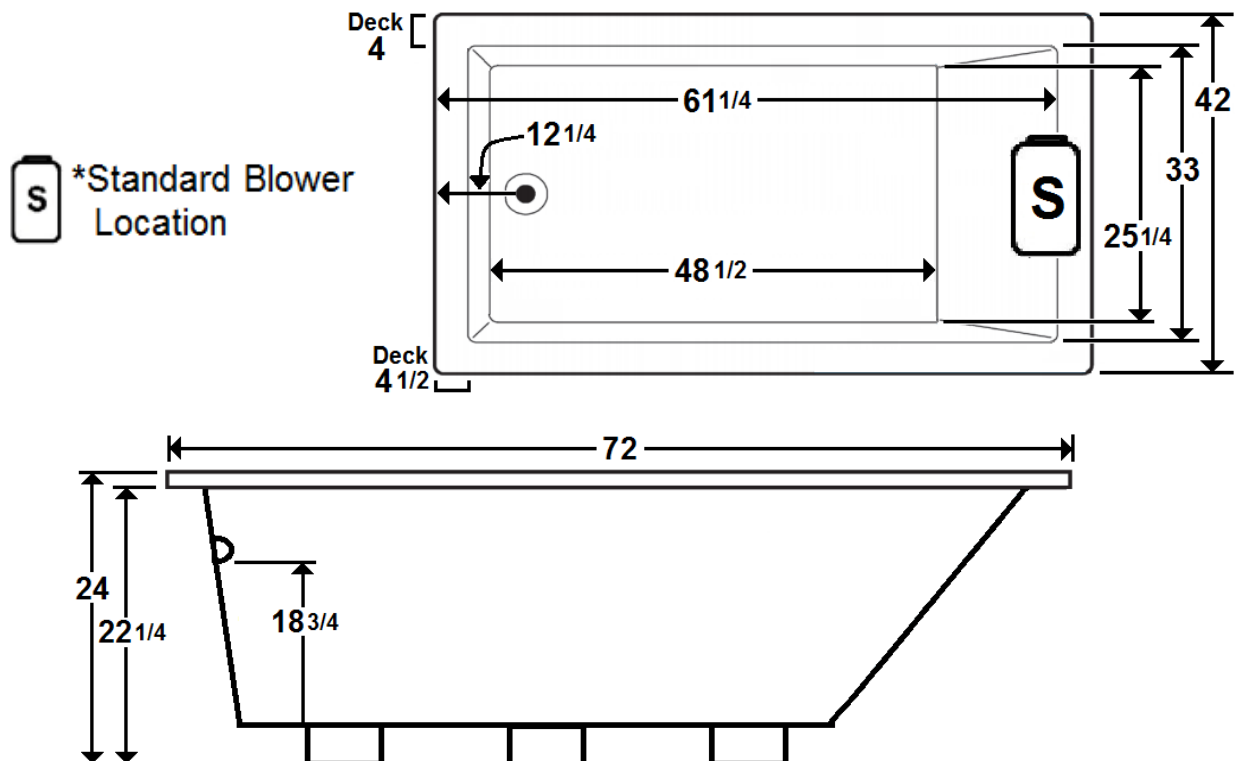

PARKER 9

72" x 42" Drop-In Acrylic Air Bath

Model Number
7242PA064
Drop-In Air Bath in White

Features

- 20 high output lateral air jets
- 10.5 Amp blower / heater
- Variable speed blower with automatic purge
- Includes Wave & Pulse modes
- Includes Chromatherapy
- Constructed of high-gloss durable acrylic
- Deep bathing well
- Transitional / Modern design
- Limited lifetime warranty
- Can be installed as an undermount
- Made in the USA

All dimensions are +/- 1/2" and subject to change without notice

Technical Information

- Weight: 265 lbs.
- Water Depth to Overflow: 18 3/4"
- Water Capacity: 114 gal.
- Sump Dimension: 48 1/2" x 25 1/4"