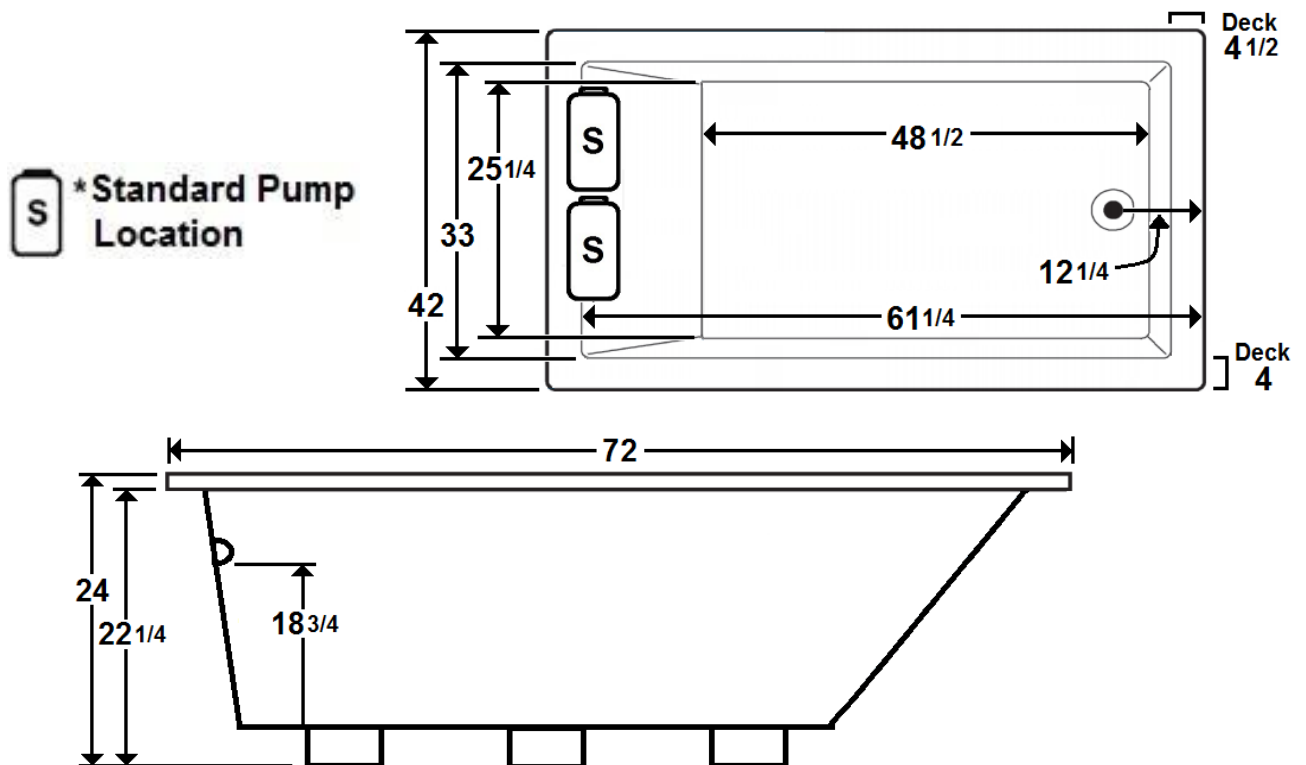

**\*All dimensions are +/- 1/2" and subject to change without notice\***

### Technical Information

- Weight: 179 lbs.
- Water Depth to Overflow: 18 3/4"
- Water Operating Level:
- Water Capacity: 114 gal.
- Sump Dimension: 48 1/2" x 25 1/4"