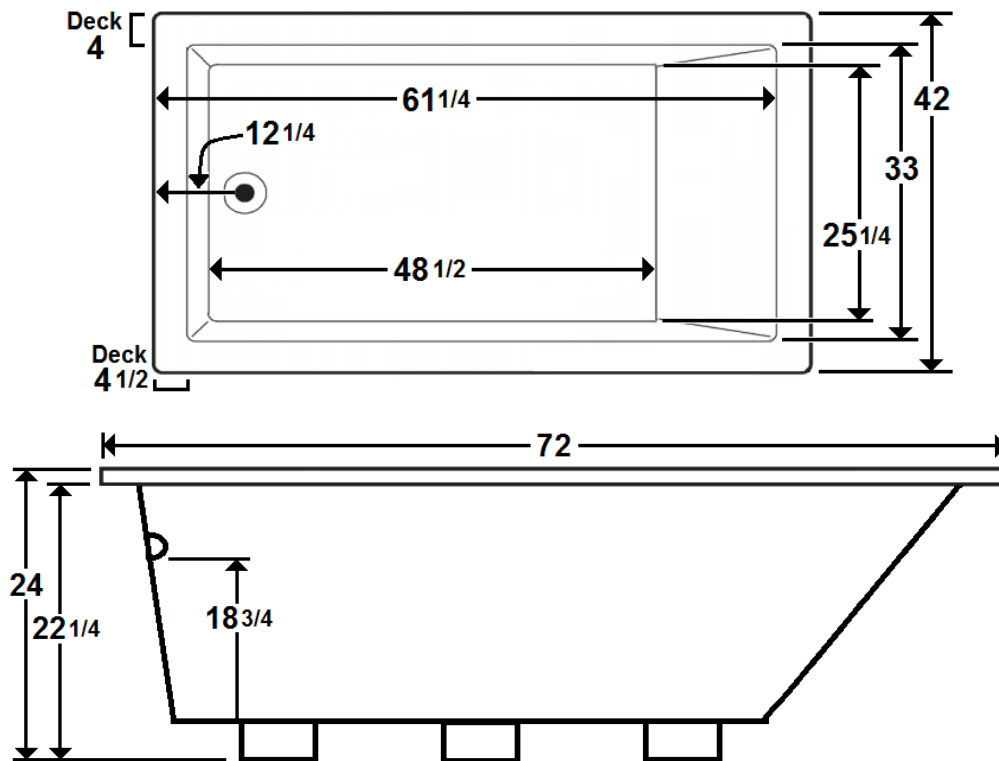

PARKER 9

72" x 42" Drop-In Acrylic Tub

Model Number
7242PT064
Drop-In Soaker in White

Features

- Constructed of high-gloss durable acrylic
- Textured slip resistant bottom
- Deep bathing well
- Pre-leveled base for easy installation
- Minimalist design
- Tub can be under mounted
- Limited lifetime warranty
- Made in the USA

All dimensions are +/- 1/2" and subject to change without notice

Technical Information

- Weight: 213 lbs.
- Water Depth to Overflow: 18 3/4"
- Water Capacity: 114 gal.
- Sump Dimension: 48 1/2" x 25 1/4"