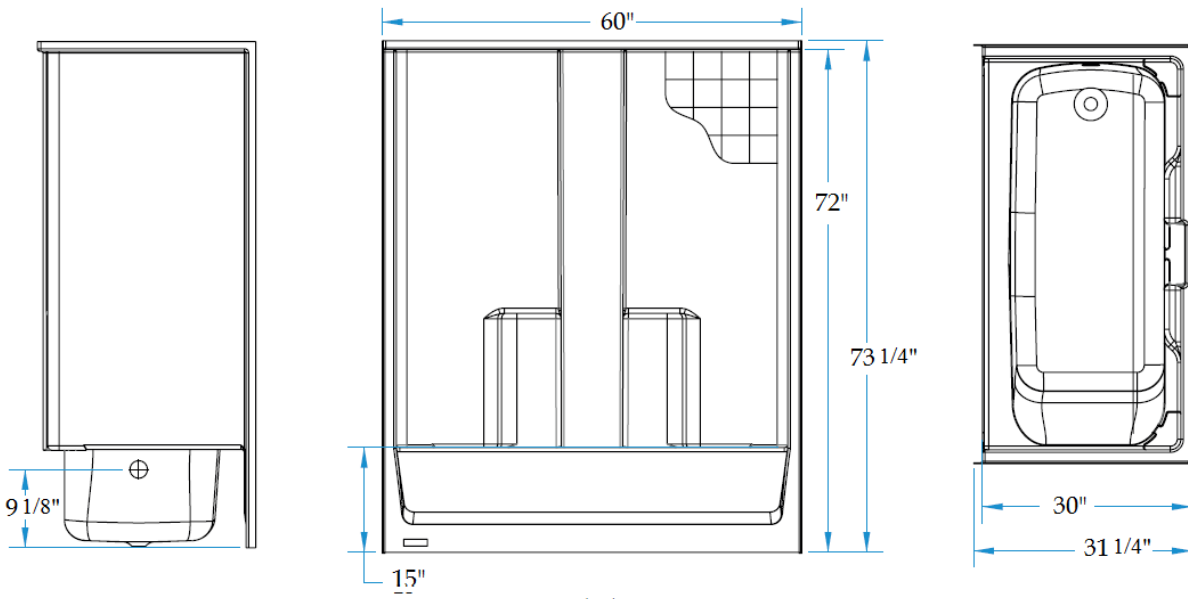

Pembroke 60 x 30 x 72 Tub/Shower

Available in white
Quick Ship in 7 days

Features

- Combination bathtub and shower
- Sturdy tub/shower base with ergonomic backrest
- Accessory shelves & tub deck provide ample space for bodywash and shampoo bottles
- Simple, easy, one-piece installation, no walls to fit together, no caulking of seam lines
- Accommodates a tub/shower door
- Double thick ArmorCore reinforced walls for extra strength that enables bars to be located to fit your individual needs.
- Premium, durable applied acrylic/fiberglass construction
- Attractive, texture and tile finish that is easy to clean
- 3 grab bars, and curtain rod included
- Limited Lifetime Warranty
- Meets or exceeds UPC, IPC, ANSI Z124.1, HUD
- Made in the USA

LM6030TS1PTR/L064

Dimensional Tolerance $\pm \frac{3}{8}$ ".

FEATURES lbs Dimensions needed for site preparation should be measured from the unit. Laurel Mountain assumes no responsibility for preparatory work.

Model #	Material	Wall Finish	Drain	Net Wt.	Pkg. Wt.
LM6030TS1PTR/L064	AcryliX	Textured Tile	LH or RH	214	219

DIMENSIONS

Specifications	inches
Width: Overall / Net	60
Depth: Overall / Net	31 ¼ / 30
Height: Overall / Net	73 ¼ / 72
Enclosure Opening	56
Skirt Height	15
Drain Rough-In (from Back Wall)	14 ½
Drain Rough-In (from Side Wall)	2
Drain: Diameter / Clearance	2 / 1