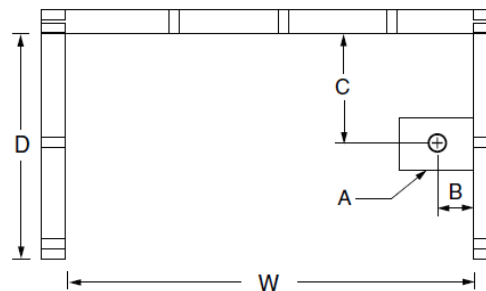

FRAMING DIMENSIONS inches

Type	D Depth	W Width	H Height	A	B	C
Alcove	31 ¼	60 ½	-	Box Out	2	14 ½