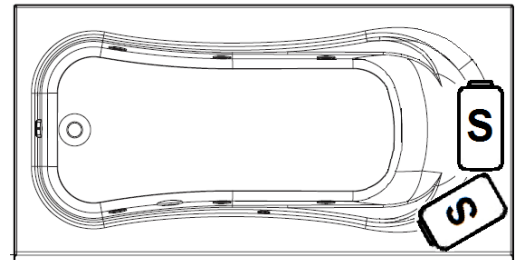

RAPHINE

72" x 36" Skirted Acrylic Combo Bath

Model Number
7236RWASR064
 Right Hand Drain Air Bath in White
7236RWASL064
 Left Hand Drain Air Bath in White

Features

- Color-matched jet trim and air controls
- 10 adjustable hydrotherapy jets
- 22 high output lateral air injectors
- Pillow included
- Constructed of high-gloss durable acrylic
- 3-Speed control for the 13.5 Amp pump
- 12.0 Amp variable speed blower
- Inline heater available – LM300
- Mood light available – LM522
- Pre-leveled base for easy installation
- Made in the USA

All dimensions are +/- 1/2" and subject to change without notice
Confirm specifications before installation

Standard (S) Pump Locations

Technical Information

- Weight: 176 lbs.
- Water Depth to Overflow: 13 1/2"
- Operating Capacity: 50 gal.
- Water Capacity: 68 gal.
- Sump Dimension: 51" x 20 1/2"