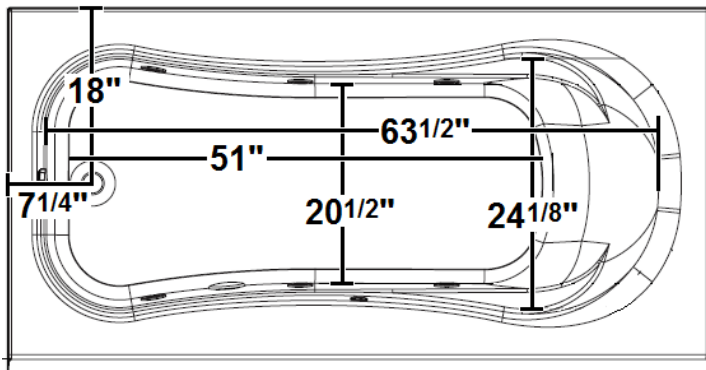

RAPHINE

72" x 36" Skirted Acrylic Combo Bath

Model Number
7236RWASR064
 Right Hand Drain Air Bath in White
7236RWASL064
 Left Hand Drain Air Bath in White

Features

- Color-matched jet trim and air controls
- 10 adjustable hydrotherapy jets
- 22 high output lateral air injectors
- Pillow included
- Constructed of high-gloss durable acrylic
- 3-Speed control for the 13.5 Amp pump
- 12.0 Amp variable speed blower
- Inline heater available – LM300
- Mood light available – LM522
- Pre-leveled base for easy installation
- Made in the USA

All dimensions are +/- 1/2" and subject to change without notice
Confirm specifications before installation

Standard (S) Pump Locations

Technical Information

- Weight: 176 lbs.
- Water Depth to Overflow: 13 1/2"
- Operating Capacity: 50 gal.
- Water Capacity: 68 gal.
- Sump Dimension: 51" x 20 1/2"