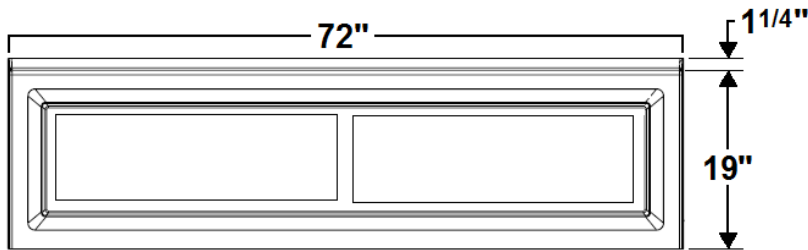

RAPHINE

72" x 36" Skirted Acrylic Combo Bath

Model Number
7236RWASR064
 Right Hand Drain Air Bath in White
7236RWASL064
 Left Hand Drain Air Bath in White

Features

- Color-matched jet trim and air controls
- 10 adjustable hydrotherapy jets
- 22 high output lateral air injectors
- Pillow included
- Constructed of high-gloss durable acrylic
- 3-Speed control for the 13.5 Amp pump
- 12.0 Amp variable speed blower
- Inline heater available – LM300
- Mood light available – LM522
- Pre-leveled base for easy installation
- Made in the USA

All dimensions are +/- 1/2" and subject to change without notice
Confirm specifications before installation

Standard (S) Pump Locations

Technical Information

- Weight: 176 lbs.
- Water Depth to Overflow: 13 1/2"
- Operating Capacity: 50 gal.
- Water Capacity: 68 gal.
- Sump Dimension: 51" x 20 1/2"