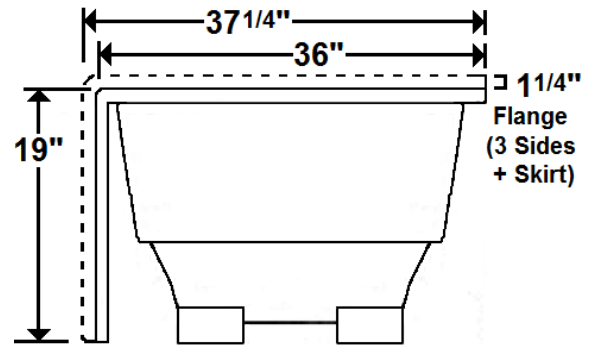

RAPHINE

72" x 36" Skirted Acrylic Combo Bath

Model Number
7236RWASR064
 Right Hand Drain Air Bath in White
7236RWASL064
 Left Hand Drain Air Bath in White

Features

- Color-matched jet trim and air controls
- 10 adjustable hydrotherapy jets
- 22 high output lateral air injectors
- Pillow included
- Constructed of high-gloss durable acrylic
- 3-Speed control for the 13.5 Amp pump
- 12.0 Amp variable speed blower
- Inline heater available – LM300
- Mood light available – LM522
- Pre-leveled base for easy installation
- Made in the USA

All dimensions are +/- 1/2" and subject to change without notice
Confirm specifications before installation

Standard (S) Pump Locations

Technical Information

- Weight: 176 lbs.
- Water Depth to Overflow: 13 1/2"
- Operating Capacity: 50 gal.
- Water Capacity: 68 gal.
- Sump Dimension: 51" x 20 1/2"