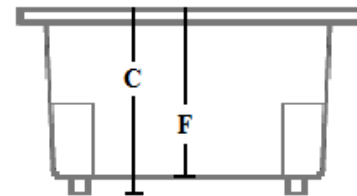

LAUREL MOUNTAIN WHIRLPOOLS

READING I,II,III,IV,V

I WHIRLPOOL 3660RW
AIR BATH 3660RA
COMBO BATH 3660RWA
TUB ONLY 3660RT

III WHIRLPOOL 3672RW
AIR BATH 3672RA
COMBO BATH 3672RWA
TUB ONLY 3672RT

V WHIRLPOOL 4272RW
AIR BATH 4272RA
COMBO BATH 4272RWA
TUB ONLY 4272RT

II WHIRLPOOL 3666RW
AIR BATH 3666RA
COMBO BATH 3666RWA
TUB ONLY 3666RT

IV WHIRLPOOL 4260RW
AIR BATH 4260RA
COMBO BATH 4260RWA
TUB ONLY 4260RT

INSTALLATION NOTES:
Install these acrylic fixtures according to the installation manual. Confirm specifications before starting installation.

*All dimensions are +/- 1/2"

MODEL #	A	B	C	D	E	F	G	H
3660	36	60	22	29	40	20	19	53
3666	36	66	22	29	46	20	19	60
3672	36	72	22	29	52	20	19	66
4260	42	60	22	35	40	20	24	54
4272	42	72	22	35	52	20	24	66

MODEL #	WATER CAPACITY OPERATING LEVEL	WATER CAPACITY TO OVERFLOW	WATER DEPTH TO OVERFLOW	APPROX. UNIT WT.	SOAKER UNIT WT.
3660 WHIRL / AIR / COMBO	45 gal.	70 gal.	15 7/8	120	75
3666 WHIRL / AIR / COMBO	45 gal.	70 gal.	15 7/8	125	80
3672 WHIRL / AIR / COMBO	55 gal.	80 gal.	15 7/8	135	90
4260 WHIRL / AIR / COMBO	55 gal.	75 gal.	15 7/8	130	85
4272 WHIRL / AIR / COMBO	68 gal.	90 gal.	15 7/8	140	95