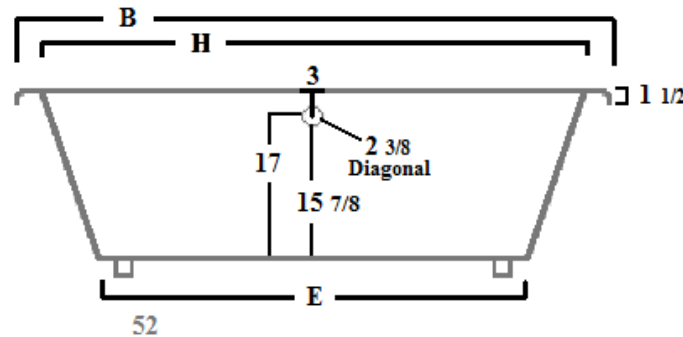

LAUREL MOUNTAIN WHIRLPOOLS

READING I,II,III,IV,V

I WHIRLPOOL 3660RW
AIR BATH 3660RA
COMBO BATH 3660RWA
TUB ONLY 3660RT

III WHIRLPOOL 3672RW
AIR BATH 3672RA
COMBO BATH 3672RWA
TUB ONLY 3672RT

V WHIRLPOOL 4272RW
AIR BATH 4272RA
COMBO BATH 4272RWA
TUB ONLY 4272RT

II WHIRLPOOL 3666RW
AIR BATH 3666RA
COMBO BATH 3666RWA
TUB ONLY 3666RT

IV WHIRLPOOL 4260RW
AIR BATH 4260RA
COMBO BATH 4260RWA
TUB ONLY 4260RT

INSTALLATION NOTES:
Install these acrylic fixtures according to the installation manual. Confirm specifications before starting installation.

*All dimensions are +/- 1/2"

MODEL #	A	B	C	D	E	F	G	H
3660	36	60	22	29	40	20	19	53
3666	36	66	22	29	46	20	19	60
3672	36	72	22	29	52	20	19	66
4260	42	60	22	35	40	20	24	54
4272	42	72	22	35	52	20	24	66

MODEL #	WATER CAPACITY OPERATING LEVEL	WATER CAPACITY TO OVERFLOW	WATER DEPTH TO OVERFLOW	APPROX. UNIT WT.	SOAKER UNIT WT.
3660 WHIRL / AIR / COMBO	45 gal.	70 gal.	15 7/8	120	75
3666 WHIRL / AIR / COMBO	45 gal.	70 gal.	15 7/8	125	80
3672 WHIRL / AIR / COMBO	55 gal.	80 gal.	15 7/8	135	90
4260 WHIRL / AIR / COMBO	55 gal.	75 gal.	15 7/8	130	85
4272 WHIRL / AIR / COMBO	68 gal.	90 gal.	15 7/8	140	95