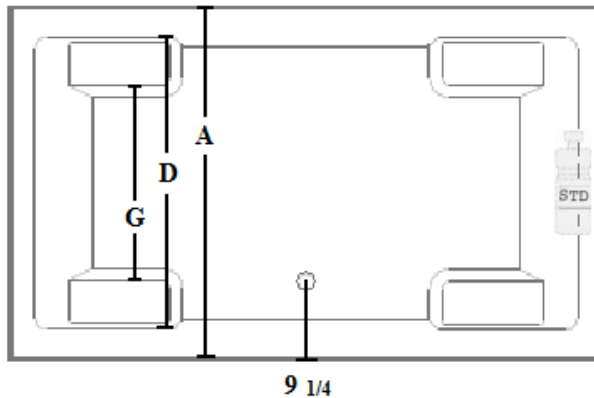

LAUREL MOUNTAIN WHIRLPOOLS

READING I,II,III,IV,V

I WHIRLPOOL 3660RW
AIR BATH 3660RA
COMBO BATH 3660RWA
TUB ONLY 3660RT

III WHIRLPOOL 3672RW
AIR BATH 3672RA
COMBO BATH 3672RWA
TUB ONLY 3672RT

V WHIRLPOOL 4272RW
AIR BATH 4272RA
COMBO BATH 4272RWA
TUB ONLY 4272RT

II WHIRLPOOL 3666RW
AIR BATH 3666RA
COMBO BATH 3666RWA
TUB ONLY 3666RT

IV WHIRLPOOL 4260RW
AIR BATH 4260RA
COMBO BATH 4260RWA
TUB ONLY 4260RT

INSTALLATION NOTES:
Install these acrylic fixtures according to the installation manual. Confirm specifications before starting installation.

*All dimensions are +/- 1/2"

MODEL #	A	B	C	D	E	F	G	H
3660	36	60	22	29	40	20	19	53
3666	36	66	22	29	46	20	19	60
3672	36	72	22	29	52	20	19	66
4260	42	60	22	35	40	20	24	54
4272	42	72	22	35	52	20	24	66

MODEL #	WATER CAPACITY OPERATING LEVEL	WATER CAPACITY TO OVERFLOW	WATER DEPTH TO OVERFLOW	APPROX. UNIT WT.	SOAKER UNIT WT.
3660 WHIRL / AIR / COMBO	45 gal.	70 gal.	15 7/8	120	75
3666 WHIRL / AIR / COMBO	45 gal.	70 gal.	15 7/8	125	80
3672 WHIRL / AIR / COMBO	55 gal.	80 gal.	15 7/8	135	90
4260 WHIRL / AIR / COMBO	55 gal.	75 gal.	15 7/8	130	85
4272 WHIRL / AIR / COMBO	68 gal.	90 gal.	15 7/8	140	95