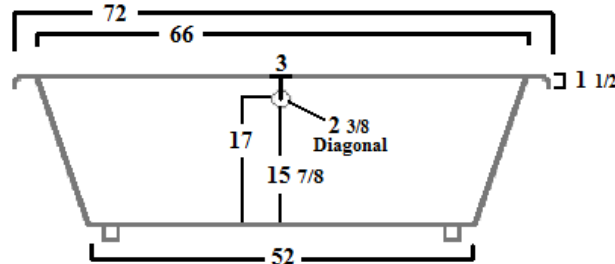

LAUREL MOUNTAIN WHIRLPOOLS

READING

READING	WHIRLPOOL	4272RW
READING	AIR BATH	4272RA
READING	COMBO BATH	4272RWA
READING	TUB ONLY	4272RT

SPECIFICATIONS	Whirlpool / Air Combo	Soaker
72" x 42" x 22"		
Water Capacity - To Overflow.....	90 gallons	90 gallons
- To Operating Level.....	68 gallons	—
Approx. Unit Weight.....	140 lb	95 lb
Approx. Shipping Weight.....	165 lb	115 lb
Water depth To Overflow.....	15 7/8	

*All dimensions are +/- 1/2"

INSTALLATION NOTES:

Install these acrylic fixtures according to the installation manual. Confirm specifications before starting installation.

ELECTRICAL REQUIRMENTS:

Whirlpool pump/motor 120V, 20A, 60HZ
Air Blower/Heater 120V, 20A, 60HZ
Dedicated GFCI required.

Undermount - Yes

Website: www.laurelmountainwhirlpools.com
Email: sales@laurelmountainwhirlpools.com
Phone: 800-930-0050

Sales/Customer Service
26 Nesbitt Rd. Suite 257
New Castle, PA 16105