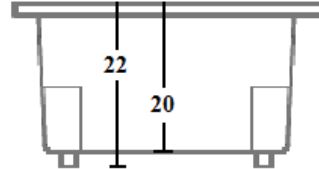

LAUREL MOUNTAIN WHIRLPOOLS

READING

READING	WHIRLPOOL	4272RW
READING	AIR BATH	4272RA
READING	COMBO BATH	4272RWA
READING	TUB ONLY	4272RT

SPECIFICATIONS	Whirlpool / Air Combo	Soaker
72" x 42" x 22"		
Water Capacity - To Overflow.....	90 gallons	90 gallons
- To Operating Level.....	68 gallons	—
Approx. Unit Weight.....	140 lb	95 lb
Approx. Shipping Weight.....	165 lb	115 lb
Water depth To Overflow.....	15 7/8	

*All dimensions are +/- 1/2"

INSTALLATION NOTES:

Install these acrylic fixtures according to the installation manual. Confirm specifications before starting installation.

ELECTRICAL REQUIRMENTS:

Whirlpool pump/motor 120V, 20A, 60HZ
Air Blower/Heater 120V, 20A, 60HZ
Dedicated GFCI required.

Undermount - Yes

Website: www.laurelmountainwhirlpools.com
Email: sales@laurelmountainwhirlpools.com
Phone: 800-930-0050

Sales/Customer Service
26 Nesbitt Rd. Suite 257
New Castle, PA 16105