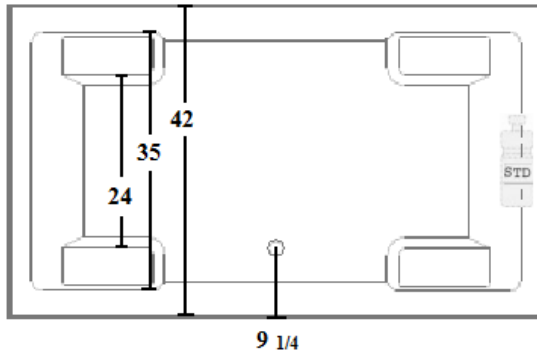

LAUREL MOUNTAIN WHIRLPOOLS

READING

READING	WHIRLPOOL	4272RW
READING	AIR BATH	4272RA
READING	COMBO BATH	4272RWA
READING	TUB ONLY	4272RT

SPECIFICATIONS	Whirlpool / Air Combo	Soaker
72" x 42" x 22"		
Water Capacity - To Overflow.....	90 gallons	90 gallons
- To Operating Level.....	68 gallons	—
Approx. Unit Weight.....	140 lb	95 lb
Approx. Shipping Weight.....	165 lb	115 lb
Water depth To Overflow.....	15 7/8	

*All dimensions are +/- 1/2"

INSTALLATION NOTES:

Install these acrylic fixtures according to the installation manual. Confirm specifications before starting installation.

ELECTRICAL REQUIRMENTS:

Whirlpool pump/motor 120V, 20A, 60HZ
Air Blower/Heater 120V, 20A, 60HZ
Dedicated GFCI required.

Undermount - Yes

Website: www.laurelmountainwhirlpools.com
Email: sales@laurelmountainwhirlpools.com
Phone: 800-930-0050

Sales/Customer Service
26 Nesbitt Rd. Suite 257
New Castle, PA 16105