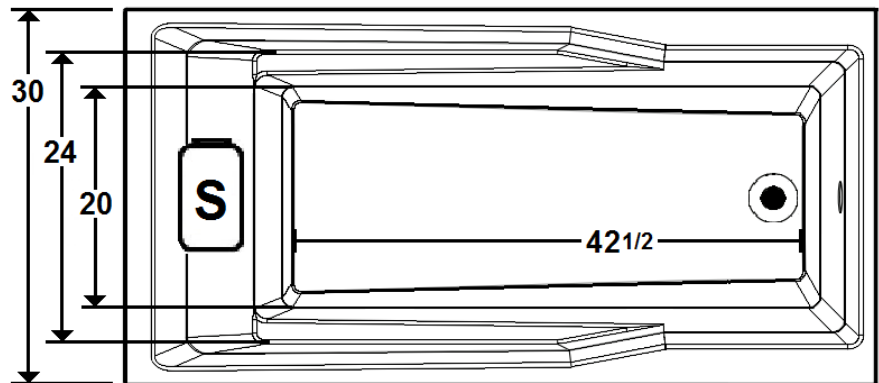

**\*All dimensions are +/- 1/2" and subject to change without notice\***

**\*Standard Blower  
Location**

### Technical Information

- Weight: 142 lbs.
- Water Depth to Overflow: 12 1/8"
- Water Capacity: 45 gal.
- Sump Dimension: 42 1/2" x 20"