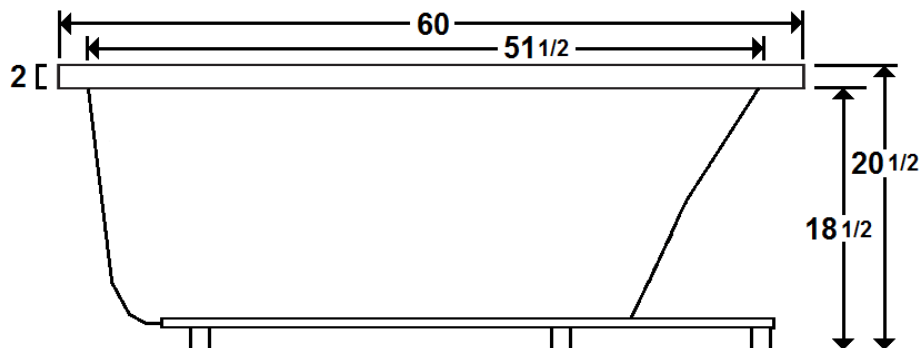

**\*All dimensions are +/- 1/2" and subject to change without notice\***

**\*Standard Blower  
Location**

### Technical Information

- Weight: 142 lbs.
- Water Depth to Overflow: 12 1/8"
- Water Capacity: 45 gal.
- Sump Dimension: 42 1/2" x 20"