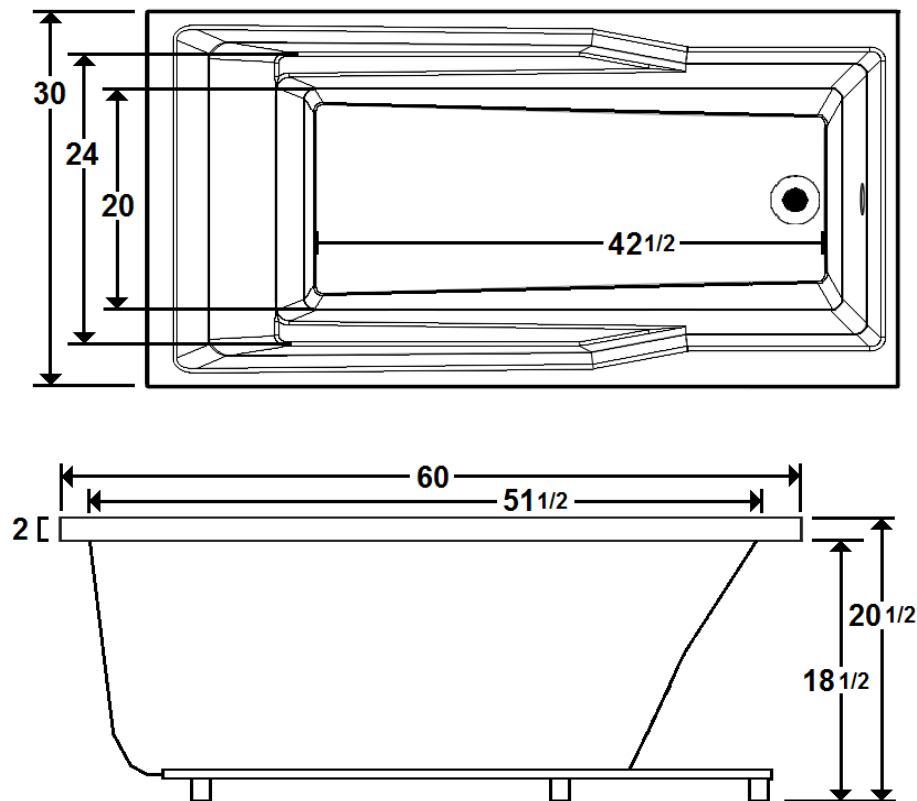

RESTON

60" x 30" Drop-In Acrylic Tub

Model Number
6030RT064
Drop-In Soaker in White

Features

- Constructed of high-gloss durable acrylic
- Textured slip resistant bottom
- Deep bathing well
- Pre-leveled base for easy installation
- Limited lifetime warranty
- Made in the USA

All dimensions are +/- 1/2" and subject to change without notice

Technical Information

- Weight: 133 lbs.
- Water Depth to Overflow: 12 1/8"
- Water Capacity: 45 gal.
- Sump Dimension: 42 1/2" x 20"

Installation Notes