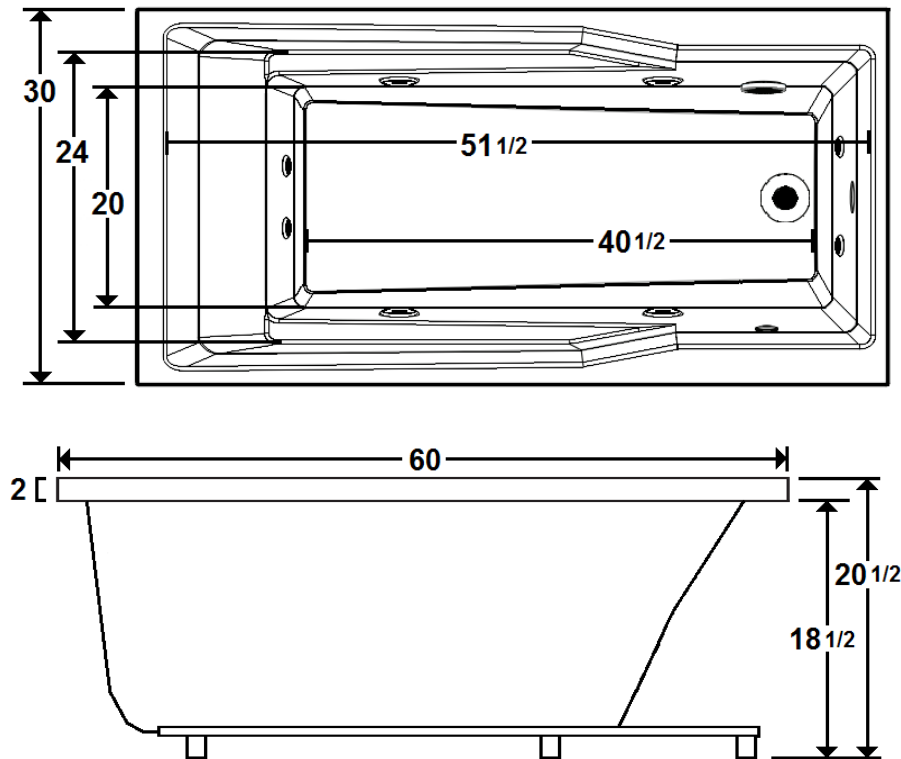

## 60" x 30" Drop-In Acrylic Tub

Model Number  
**6030RT064**  
Drop-In Soaker in White

### Technical Information

- Weight: 133 lbs.
- Water Depth to Overflow: 12 1/8"
- Water Capacity: 45 gal.
- Sump Dimension: 42 1/2" x 20"