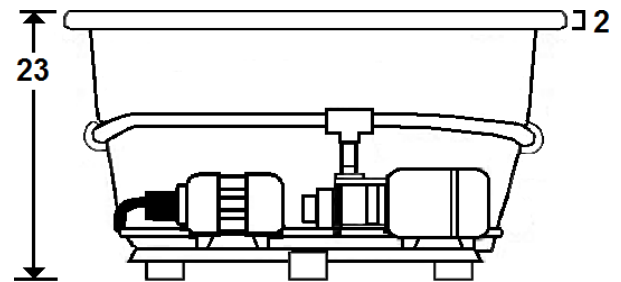

SENECA I

60" x 42" Drop-In Acrylic Combo

Model Number
4260SWA064
Drop-In Combo in White

Features

- Color-matched jet trim and air controls
- 10 adjustable hydrotherapy jets
- 24 high output lateral air injectors
- Pillows included
- Constructed of high-gloss durable acrylic
- 3-Speed control for the 13.5 Amp pump
- 12.0 Amp variable speed blower
- Inline heater available – LM300
- Mood light available – LM522
- Pre-leveled base for easy installation
- Made in the USA

All dimensions are +/- 1/2" and subject to change without notice
Confirm specifications before installation

Standard (S) Pump Location and Alternate (A-1) Pump locations.

Technical Information

- Cut-Out Dimensions: 58" x 40"
- Weight: 235 lbs.
- Water Depth to Overflow: 15 3/4"
- Water Operating Level: 44 gal.
- Water Capacity: 90 gal.
- Sump Dimension: 38" x 25"