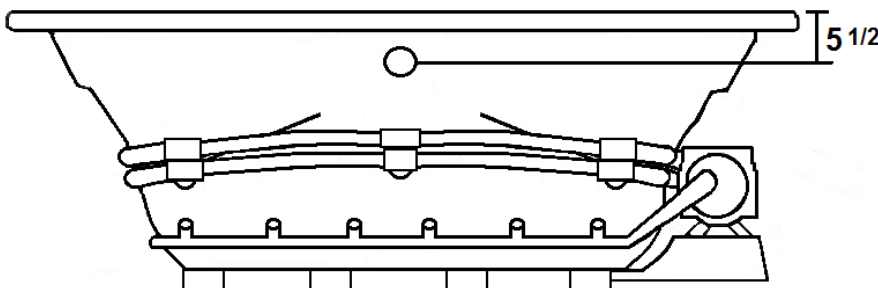

SENECA I

60" x 42" Drop-In Acrylic Combo

Model Number
4260SWA064
Drop-In Combo in White

Features

- Color-matched jet trim and air controls
- 10 adjustable hydrotherapy jets
- 24 high output lateral air injectors
- Pillows included
- Constructed of high-gloss durable acrylic
- 3-Speed control for the 13.5 Amp pump
- 12.0 Amp variable speed blower
- Inline heater available – LM300
- Mood light available – LM522
- Pre-leveled base for easy installation
- Made in the USA

All dimensions are +/- 1/2" and subject to change without notice
Confirm specifications before installation

Standard (S) Pump Location and Alternate (A-1) Pump locations.

Technical Information

- Cut-Out Dimensions: 58" x 40"
- Weight: 235 lbs.
- Water Depth to Overflow: 15 3/4"
- Water Operating Level: 44 gal.
- Water Capacity: 90 gal.
- Sump Dimension: 38" x 25"