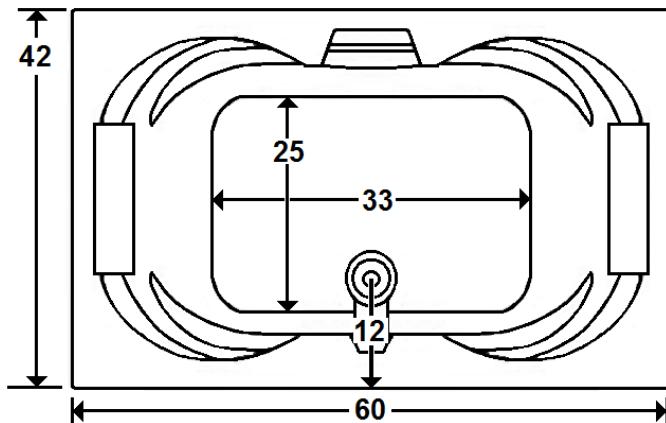

SENECA I

60" x 42" Drop-In Acrylic Combo

Model Number
4260SWA064
Drop-In Combo in White

Features

- Color-matched jet trim and air controls
- 10 adjustable hydrotherapy jets
- 24 high output lateral air injectors
- Pillows included
- Constructed of high-gloss durable acrylic
- 3-Speed control for the 13.5 Amp pump
- 12.0 Amp variable speed blower
- Inline heater available – LM300
- Mood light available – LM522
- Pre-leveled base for easy installation
- Made in the USA

All dimensions are +/- 1/2" and subject to change without notice
Confirm specifications before installation

Standard (S) Pump Location and Alternate (A-1) Pump locations.

Technical Information

- Cut-Out Dimensions: 58" x 40"
- Weight: 235 lbs.
- Water Depth to Overflow: 15 3/4"
- Water Operating Level: 44 gal.
- Water Capacity: 90 gal.
- Sump Dimension: 38" x 25"