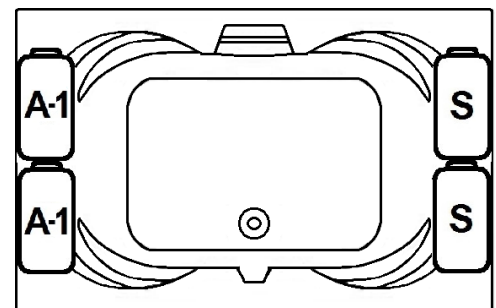

SENECA I

60" x 42" Drop-In Acrylic Combo

Model Number
4260SWA064
Drop-In Combo in White

Features

- Color-matched jet trim and air controls
- 10 adjustable hydrotherapy jets
- 24 high output lateral air injectors
- Pillows included
- Constructed of high-gloss durable acrylic
- 3-Speed control for the 13.5 Amp pump
- 12.0 Amp variable speed blower
- Inline heater available – LM300
- Mood light available – LM522
- Pre-leveled base for easy installation
- Made in the USA

All dimensions are +/- 1/2" and subject to change without notice
Confirm specifications before installation

Standard (S) Pump Location and Alternate (A-1) Pump locations.

Technical Information

- Cut-Out Dimensions: 58" x 40"
- Weight: 235 lbs.
- Water Depth to Overflow: 15 3/4"
- Water Operating Level: 44 gal.
- Water Capacity: 90 gal.
- Sump Dimension: 38" x 25"