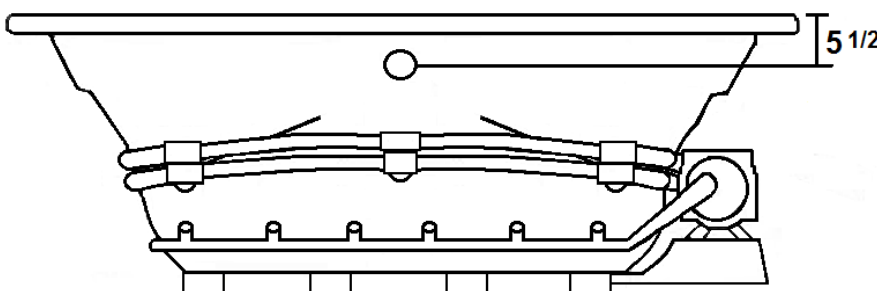

SENECA III

72" x 48" Drop-In Acrylic Combo

Model Number
4872SWA064
Drop-In Combo in White

Features

- Color-matched jet trim and air controls
- 10 adjustable hydrotherapy jets
- 28 high output lateral air injectors
- Pillows included
- Constructed of high-gloss durable acrylic
- 3-Speed control for the 13.5 Amp pump
- 12.0 Amp variable speed blower
- Inline heater available – LM300
- Mood light available – LM522
- Pre-leveled base for easy installation
- Made in the USA

All dimensions are +/- 1/2" and subject to change without notice
Confirm specifications before installation

Standard (S) Pump Location and Alternate (A-1) Pump locations.

Technical Information

- Cut-Out Dimensions: 70 1/2" x 46"
- Weight: 235 lbs.
- Water Depth to Overflow: 16 1/4"
- Water Operating Level: 65 gal.
- Water Capacity: 112 gal.
- Sump Dimension: 42" x 31"