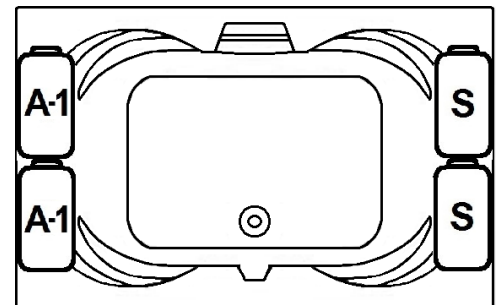

SENECA III

72" x 48" Drop-In Acrylic Combo

Model Number
4872SWA064
Drop-In Combo in White

Features

- Color-matched jet trim and air controls
- 10 adjustable hydrotherapy jets
- 28 high output lateral air injectors
- Pillows included
- Constructed of high-gloss durable acrylic
- 3-Speed control for the 13.5 Amp pump
- 12.0 Amp variable speed blower
- Inline heater available – LM300
- Mood light available – LM522
- Pre-leveled base for easy installation
- Made in the USA

All dimensions are +/- 1/2" and subject to change without notice
Confirm specifications before installation

Standard (S) Pump Location and Alternate (A-1) Pump locations.

Technical Information

- Cut-Out Dimensions: 70 1/2" x 46"
- Weight: 235 lbs.
- Water Depth to Overflow: 16 1/4"
- Water Operating Level: 65 gal.
- Water Capacity: 112 gal.
- Sump Dimension: 42" x 31"