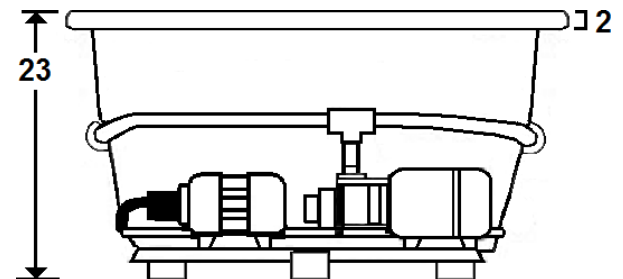

SENECA III

72" x 48" Drop-In Acrylic Combo

Model Number
4872SWA064
Drop-In Combo in White

Features

- Color-matched jet trim and air controls
- 10 adjustable hydrotherapy jets
- 28 high output lateral air injectors
- Pillows included
- Constructed of high-gloss durable acrylic
- 3-Speed control for the 13.5 Amp pump
- 12.0 Amp variable speed blower
- Inline heater available – LM300
- Mood light available – LM522
- Pre-leveled base for easy installation
- Made in the USA

All dimensions are +/- 1/2" and subject to change without notice
Confirm specifications before installation

Standard (S) Pump Location and Alternate (A-1) Pump locations.

Technical Information

- Cut-Out Dimensions: 70 1/2" x 46"
- Weight: 235 lbs.
- Water Depth to Overflow: 16 1/4"
- Water Operating Level: 65 gal.
- Water Capacity: 112 gal.
- Sump Dimension: 42" x 31"