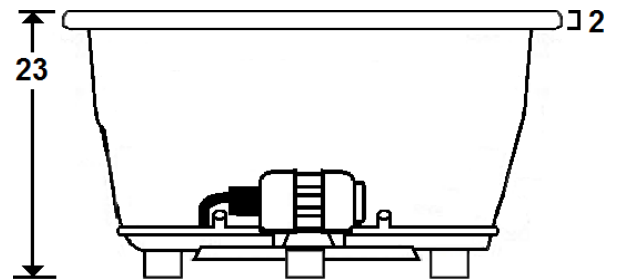

SENECA I

60" x 42" Drop-In Acrylic Air Bath

Model Number
4260STA064
Drop-In Air Bath in White

Features

- 16 high output later air jets
- Color-matched trim
- 12.0 Amp variable speed blower
- Pillow included
- Constructed of high-gloss durable acrylic
- Automatic purge cycle with timer
- Heaters available – LM305 & LM306
- Mood light available – LM522
- Pre-leveled base for easy installation
- Made in the USA

All dimensions are +/- 1/4" and subject to change without notice
Confirm specifications before installation

Standard (S) Pump Location and
Alternate (A-1) Pump locations.

Technical Information

- Cut-Out Dimensions: 58" x 40"
- Weight: 170 lbs.
- Water Depth to Overflow: 16 3/4"
- Water Operating Level: 44 gal.
- Water Capacity: 90 gal.
- Sump Dimension: 38" x 25"