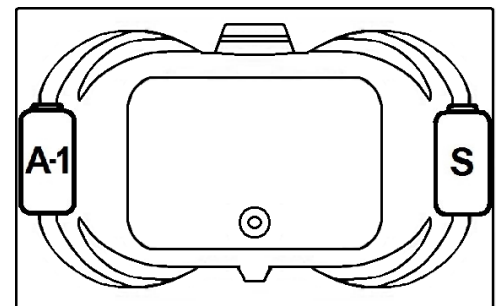

SENECA I

60" x 42" Drop-In Acrylic Air Bath

Model Number
4260STA064
Drop-In Air Bath in White

Features

- 16 high output later air jets
- Color-matched trim
- 12.0 Amp variable speed blower
- Pillow included
- Constructed of high-gloss durable acrylic
- Automatic purge cycle with timer
- Heaters available – LM305 & LM306
- Mood light available – LM522
- Pre-leveled base for easy installation
- Made in the USA

All dimensions are +/- 1/4" and subject to change without notice
Confirm specifications before installation

Standard (S) Pump Location and
Alternate (A-1) Pump locations.

Technical Information

- Cut-Out Dimensions: 58" x 40"
- Weight: 170 lbs.
- Water Depth to Overflow: 16 3/4"
- Water Operating Level: 44 gal.
- Water Capacity: 90 gal.
- Sump Dimension: 38" x 25"