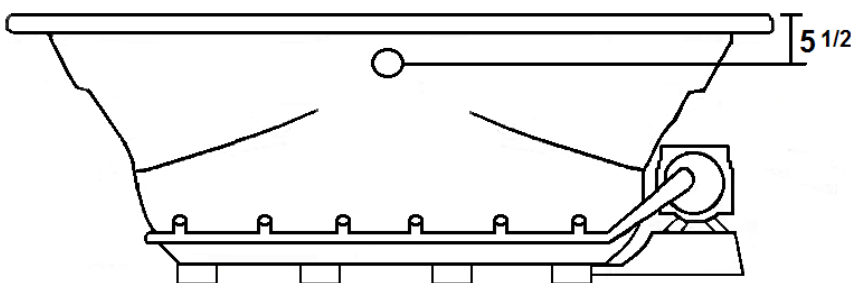

SENECA I

60" x 42" Drop-In Acrylic Air Bath

Model Number
4260STA064
Drop-In Air Bath in White

Features

- 16 high output later air jets
- Color-matched trim
- 12.0 Amp variable speed blower
- Pillow included
- Constructed of high-gloss durable acrylic
- Automatic purge cycle with timer
- Heaters available – LM305 & LM306
- Mood light available – LM522
- Pre-leveled base for easy installation
- Made in the USA

All dimensions are +/- 1/4" and subject to change without notice
Confirm specifications before installation

Standard (S) Pump Location and
Alternate (A-1) Pump locations.

Technical Information

- Cut-Out Dimensions: 58" x 40"
- Weight: 170 lbs.
- Water Depth to Overflow: 16 3/4"
- Water Operating Level: 44 gal.
- Water Capacity: 90 gal.
- Sump Dimension: 38" x 25"