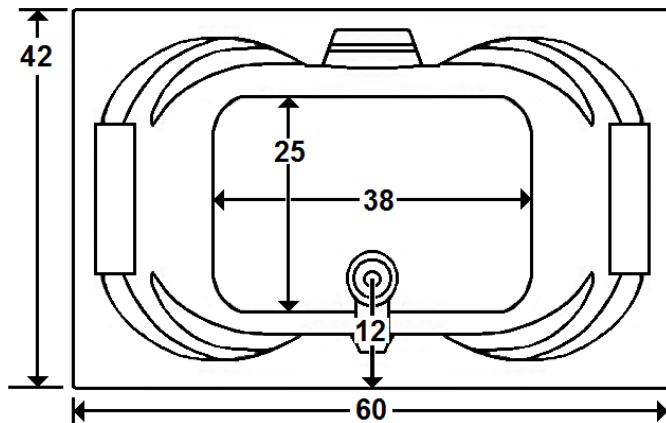

SENECA I

60" x 42" Drop-In Acrylic Air Bath

Model Number
4260STA064
Drop-In Air Bath in White

Features

- 16 high output later air jets
- Color-matched trim
- 12.0 Amp variable speed blower
- Pillow included
- Constructed of high-gloss durable acrylic
- Automatic purge cycle with timer
- Heaters available – LM305 & LM306
- Mood light available – LM522
- Pre-leveled base for easy installation
- Made in the USA

All dimensions are +/- 1/4" and subject to change without notice
Confirm specifications before installation

Standard (S) Pump Location and
Alternate (A-1) Pump locations.

Technical Information

- Cut-Out Dimensions: 58" x 40"
- Weight: 170 lbs.
- Water Depth to Overflow: 16 3/4"
- Water Operating Level: 44 gal.
- Water Capacity: 90 gal.
- Sump Dimension: 38" x 25"