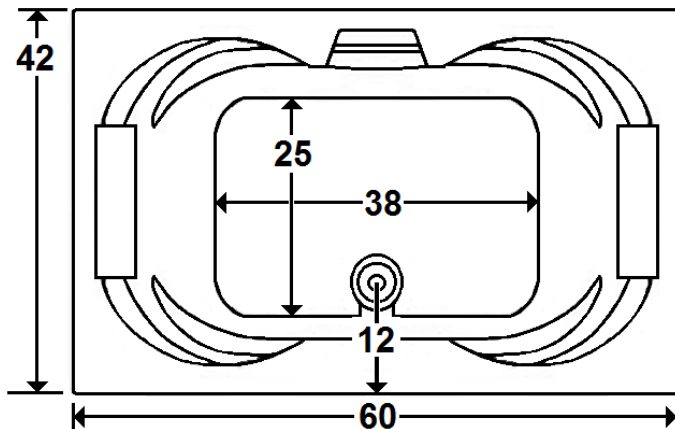

## 60" x 42" Skirted Drain Side Acrylic Air Bath

Model Number  
**4260STASD064**  
Skirted Air Bath in White

**\*All dimensions are +/- 1/2" and subject to change without notice\***  
**Confirm specifications before installation**

Standard (S) Pump Location and  
Alternate (A-1) Pump locations.

### Technical Information

- Weight: 245 lbs.
- Water Depth to Overflow: 16 3/4"
- Water Operating Level: NA
- Water Capacity: 90 gal.
- Sump Dimension: 38" x 25"