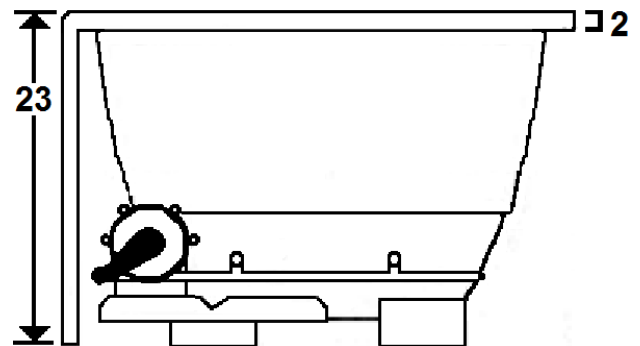

Standard (S) Pump Location and
Alternate (A-1) Pump locations.