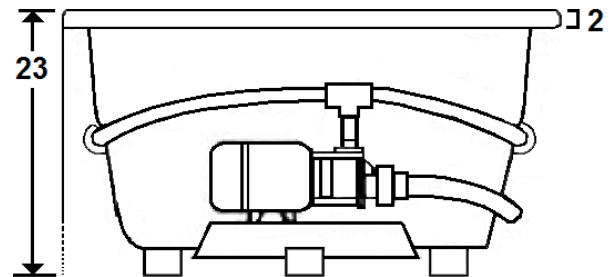

SENECA I

60" x 42" Skirted Acrylic Combo

Model Number
4260SWASD/N064
Skirted Combo Bath in White

Features

- Color-matched jet trim and air controls
- 8 adjustable hydrotherapy jets
- 16 high output lateral air injectors
- Pillows included
- Constructed of high-gloss durable acrylic
- 3-Speed control for the 9.0 Amp pump
- 12.0 Amp variable speed blower
- Inline heater available – LM300
- Mood light available – LM522
- Pre-leveled base for easy installation
- Made in the USA

All dimensions are +/- 1/4" and subject to change without notice
Confirm specifications before installation

Standard (S) Pump Location and Alternate (A-1) Pump locations.

Technical Information

- Weight: 280 lbs.
- Water Depth to Overflow: 16 3/4"
- Water Operating Level: 44 gal.
- Water Capacity: 90 gal.
- Sump Dimension: 38" x 25"