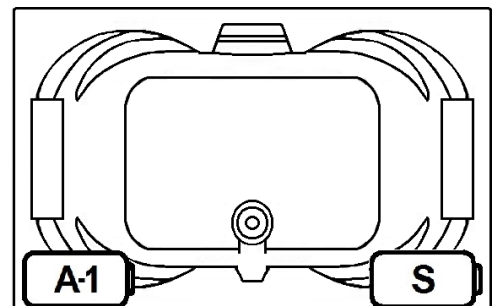

SENECA I

60" x 42" Skirted Acrylic Combo

Model Number
4260SWASD/N064
Skirted Combo Bath in White

Features

- Color-matched jet trim and air controls
- 8 adjustable hydrotherapy jets
- 16 high output lateral air injectors
- Pillows included
- Constructed of high-gloss durable acrylic
- 3-Speed control for the 9.0 Amp pump
- 12.0 Amp variable speed blower
- Inline heater available – LM300
- Mood light available – LM522
- Pre-leveled base for easy installation
- Made in the USA

All dimensions are +/- 1/4" and subject to change without notice
Confirm specifications before installation

Standard (S) Pump Location and Alternate (A-1) Pump locations.

Technical Information

- Weight: 280 lbs.
- Water Depth to Overflow: 16 3/4"
- Water Operating Level: 44 gal.
- Water Capacity: 90 gal.
- Sump Dimension: 38" x 25"