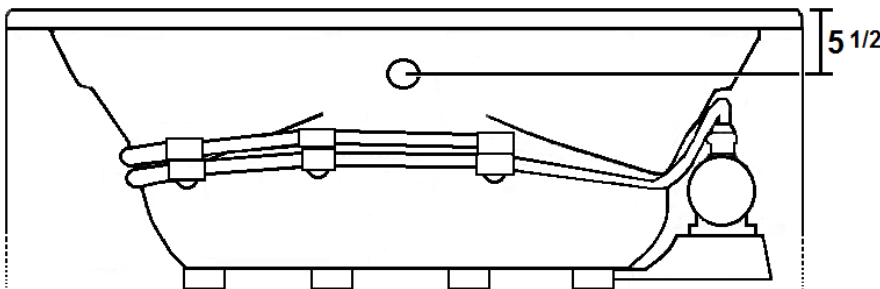

SENECA I

60" x 42" Skirted Acrylic Combo

Model Number
4260SWASD/N064
Skirted Combo Bath in White

Features

- Color-matched jet trim and air controls
- 8 adjustable hydrotherapy jets
- 16 high output lateral air injectors
- Pillows included
- Constructed of high-gloss durable acrylic
- 3-Speed control for the 9.0 Amp pump
- 12.0 Amp variable speed blower
- Inline heater available – LM300
- Mood light available – LM522
- Pre-leveled base for easy installation
- Made in the USA

All dimensions are +/- 1/4" and subject to change without notice
Confirm specifications before installation

Standard (S) Pump Location and Alternate (A-1) Pump locations.

Technical Information

- Weight: 280 lbs.
- Water Depth to Overflow: 16 3/4"
- Water Operating Level: 44 gal.
- Water Capacity: 90 gal.
- Sump Dimension: 38" x 25"