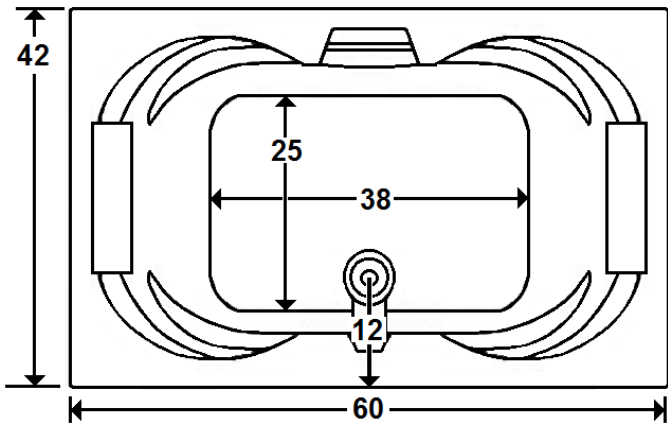

SENECA I

60" x 42" Skirted Acrylic Combo

Model Number
4260SWASD/N064
Skirted Combo Bath in White

Features

- Color-matched jet trim and air controls
- 8 adjustable hydrotherapy jets
- 16 high output lateral air injectors
- Pillows included
- Constructed of high-gloss durable acrylic
- 3-Speed control for the 9.0 Amp pump
- 12.0 Amp variable speed blower
- Inline heater available – LM300
- Mood light available – LM522
- Pre-leveled base for easy installation
- Made in the USA

All dimensions are +/- 1/4" and subject to change without notice
Confirm specifications before installation

Standard (S) Pump Location and Alternate (A-1) Pump locations.

Technical Information

- Weight: 280 lbs.
- Water Depth to Overflow: 16 3/4"
- Water Operating Level: 44 gal.
- Water Capacity: 90 gal.
- Sump Dimension: 38" x 25"