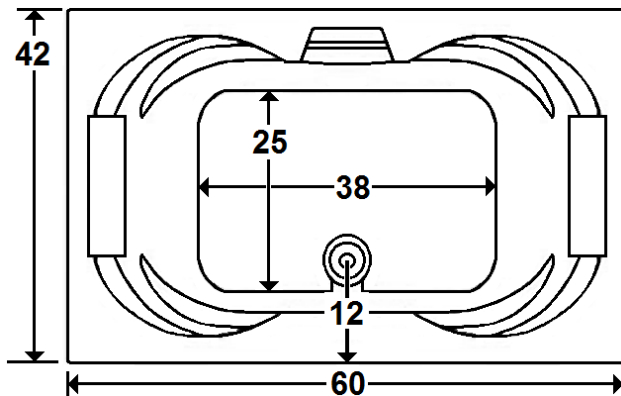

SENECA I

60" x 42" Skirted Drain Side Acrylic Combo

Model Number
4260SWASD064
Skirted Combo Bath in White

Features

- Color-matched jet trim and air controls
- 10 adjustable hydrotherapy jets
- 24 high output lateral air injectors
- Pillows included
- Constructed of high-gloss durable acrylic
- 3-Speed control for the 13.5 Amp pump
- 12.0 Amp variable speed blower
- Inline heater available – LM300
- Mood light available – LM522
- Pre-leveled base for easy installation
- Made in the USA

All dimensions are +/- 1/2" and subject to change without notice
Confirm specifications before installation

Standard (S) Pump Location

Technical Information

- Weight: 280 lbs.
- Water Depth to Overflow: 16 3/4"
- Water Operating Level: 44 gal.
- Water Capacity: 90 gal.
- Sump Dimension: 38" x 25"