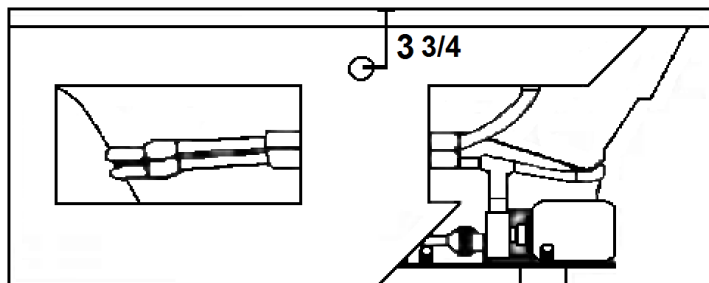

SENECA I

60" x 42" Skirted Drain Side Acrylic Combo

Model Number
4260SWASD064
Skirted Combo Bath in White

Features

- Color-matched jet trim and air controls
- 10 adjustable hydrotherapy jets
- 24 high output lateral air injectors
- Pillows included
- Constructed of high-gloss durable acrylic
- 3-Speed control for the 13.5 Amp pump
- 12.0 Amp variable speed blower
- Inline heater available – LM300
- Mood light available – LM522
- Pre-leveled base for easy installation
- Made in the USA

All dimensions are +/- 1/2" and subject to change without notice
Confirm specifications before installation

Standard (S) Pump Location

Technical Information

- Weight: 280 lbs.
- Water Depth to Overflow: 16 3/4"
- Water Operating Level: 44 gal.
- Water Capacity: 90 gal.
- Sump Dimension: 38" x 25"