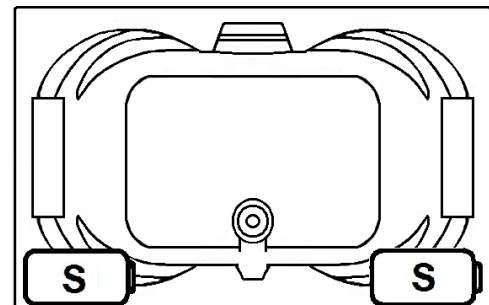

SENECA I

60" x 42" Skirted Drain Side Acrylic Combo

Model Number
4260SWASD064
Skirted Combo Bath in White

Features

- Color-matched jet trim and air controls
- 10 adjustable hydrotherapy jets
- 24 high output lateral air injectors
- Pillows included
- Constructed of high-gloss durable acrylic
- 3-Speed control for the 13.5 Amp pump
- 12.0 Amp variable speed blower
- Inline heater available – LM300
- Mood light available – LM522
- Pre-leveled base for easy installation
- Made in the USA

All dimensions are +/- 1/2" and subject to change without notice
Confirm specifications before installation

Standard (S) Pump Location

Technical Information

- Weight: 280 lbs.
- Water Depth to Overflow: 16 3/4"
- Water Operating Level: 44 gal.
- Water Capacity: 90 gal.
- Sump Dimension: 38" x 25"