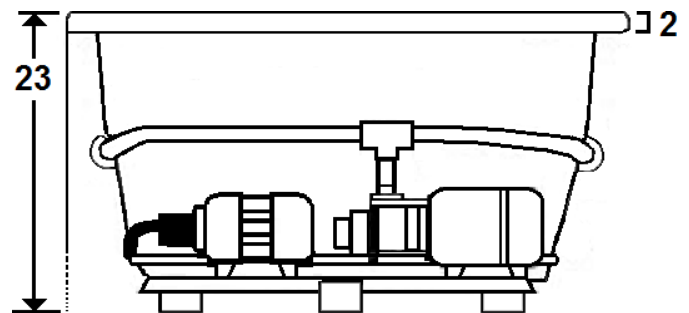

SENECA I

60" x 42" Skirted Drain Side Acrylic Combo

Model Number
4260SWASD064
Skirted Combo Bath in White

Features

- Color-matched jet trim and air controls
- 10 adjustable hydrotherapy jets
- 24 high output lateral air injectors
- Pillows included
- Constructed of high-gloss durable acrylic
- 3-Speed control for the 13.5 Amp pump
- 12.0 Amp variable speed blower
- Inline heater available – LM300
- Mood light available – LM522
- Pre-leveled base for easy installation
- Made in the USA

All dimensions are +/- 1/2" and subject to change without notice
Confirm specifications before installation

Standard (S) Pump Location

Technical Information

- Weight: 280 lbs.
- Water Depth to Overflow: 16 3/4"
- Water Operating Level: 44 gal.
- Water Capacity: 90 gal.
- Sump Dimension: 38" x 25"