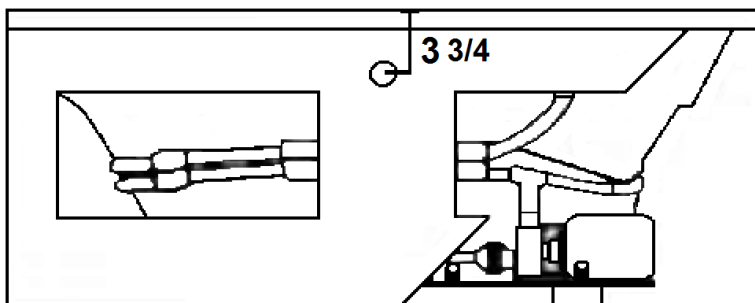

SENECA I

60" x 42" Skirted Non-Drain Side Acrylic Combo

Model Number
4260SWASN064
Skirted Combo Bath in White

Features

- Color-matched jet trim and air controls
- 10 adjustable hydrotherapy jets
- 24 high output lateral air injectors
- Pillows included
- Constructed of high-gloss durable acrylic
- 3-Speed control for the 13.5 Amp pump
- 12.0 Amp variable speed blower
- Inline heater available – LM300
- Mood light available – LM522
- Pre-leveled base for easy installation
- Made in the USA

All dimensions are +/- 1/2" and subject to change without notice
Confirm specifications before installation

Standard (S) Pump Location

Technical Information

- Weight: 280 lbs.
- Water Depth to Overflow: 16 3/4"
- Water Operating Level: 44 gal.
- Water Capacity: 90 gal.
- Sump Dimension: 38" x 25"