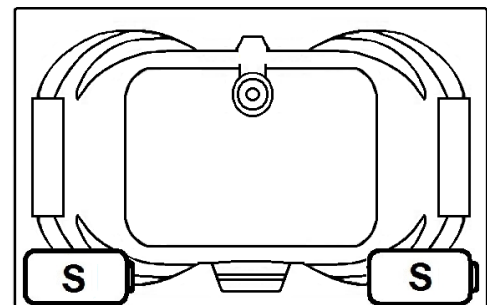

SENECA I

60" x 42" Skirted Non-Drain Side Acrylic Combo

Model Number
4260SWASN064
Skirted Combo Bath in White

Features

- Color-matched jet trim and air controls
- 10 adjustable hydrotherapy jets
- 24 high output lateral air injectors
- Pillows included
- Constructed of high-gloss durable acrylic
- 3-Speed control for the 13.5 Amp pump
- 12.0 Amp variable speed blower
- Inline heater available – LM300
- Mood light available – LM522
- Pre-leveled base for easy installation
- Made in the USA

All dimensions are +/- 1/2" and subject to change without notice
Confirm specifications before installation

Standard (S) Pump Location

Technical Information

- Weight: 280 lbs.
- Water Depth to Overflow: 16 3/4"
- Water Operating Level: 44 gal.
- Water Capacity: 90 gal.
- Sump Dimension: 38" x 25"