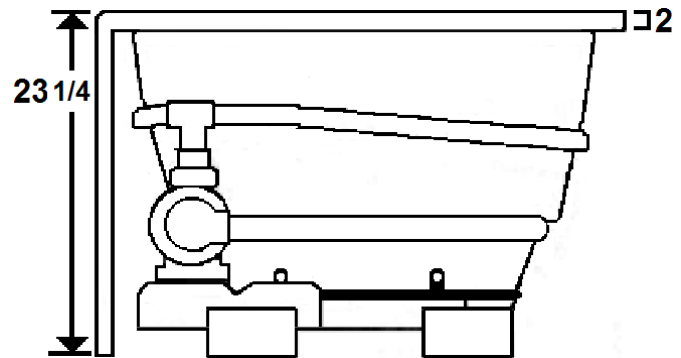

SENECA I

60" x 42" Skirted Non-Drain Side Acrylic Combo

Model Number
4260SWASN064
Skirted Combo Bath in White

Features

- Color-matched jet trim and air controls
- 10 adjustable hydrotherapy jets
- 24 high output lateral air injectors
- Pillows included
- Constructed of high-gloss durable acrylic
- 3-Speed control for the 13.5 Amp pump
- 12.0 Amp variable speed blower
- Inline heater available – LM300
- Mood light available – LM522
- Pre-leveled base for easy installation
- Made in the USA

All dimensions are +/- 1/2" and subject to change without notice
Confirm specifications before installation

Standard (S) Pump Location

Technical Information

- Weight: 280 lbs.
- Water Depth to Overflow: 16 3/4"
- Water Operating Level: 44 gal.
- Water Capacity: 90 gal.
- Sump Dimension: 38" x 25"