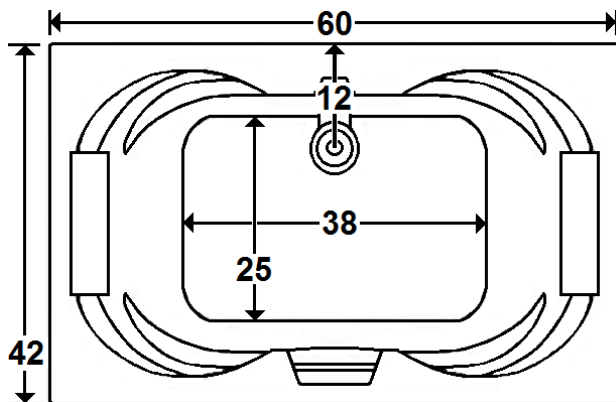

SENECA I

60" x 42" Skirted Non-Drain Side Acrylic Combo

Model Number
4260SWASN064
Skirted Combo Bath in White

Features

- Color-matched jet trim and air controls
- 10 adjustable hydrotherapy jets
- 24 high output lateral air injectors
- Pillows included
- Constructed of high-gloss durable acrylic
- 3-Speed control for the 13.5 Amp pump
- 12.0 Amp variable speed blower
- Inline heater available – LM300
- Mood light available – LM522
- Pre-leveled base for easy installation
- Made in the USA

All dimensions are +/- 1/2" and subject to change without notice
Confirm specifications before installation

Standard (S) Pump Location

Technical Information

- Weight: 280 lbs.
- Water Depth to Overflow: 16 3/4"
- Water Operating Level: 44 gal.
- Water Capacity: 90 gal.
- Sump Dimension: 38" x 25"