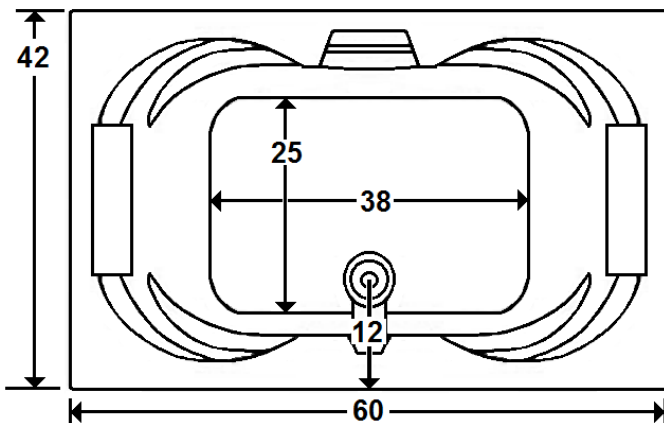

SENECA I

60" x 42" Skirted Acrylic Whirlpool

Model Number
4260SWSD/N064
Skirted Whirlpool in White

Features

- Color-matched jet trim
- 8 adjustable hydrotherapy jets
- Pillow included
- Constructed of high-gloss durable acrylic
- 3-Speed control for the 9.0 Amp pump
- Inline heater available – LM300
- Mood light available – LM522
- Pre-leveled base for easy installation
- Made in the USA

All dimensions are +/- 1/4" and subject to change without notice
Confirm specifications before installation

Standard (S) Pump Location and Alternate (A-1) Pump locations.

Technical Information

- Weight: 245 lbs.
- Water Depth to Overflow: 16 3/4"
- Water Operating Level: 44 gal.
- Water Capacity: 90 gal.
- Sump Dimension: 38" x 25"