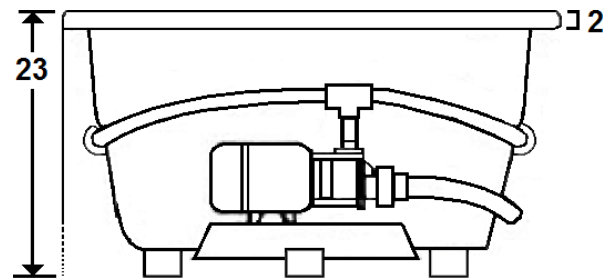

SENECA I

60" x 42" Skirted Acrylic Whirlpool

Model Number
4260SWSD/N064
Skirted Whirlpool in White

Features

- Color-matched jet trim
- 8 adjustable hydrotherapy jets
- Pillow included
- Constructed of high-gloss durable acrylic
- 3-Speed control for the 9.0 Amp pump
- Inline heater available – LM300
- Mood light available – LM522
- Pre-leveled base for easy installation
- Made in the USA

All dimensions are +/- 1/4" and subject to change without notice
Confirm specifications before installation

Standard (S) Pump Location and Alternate (A-1) Pump locations.

Technical Information

- Weight: 245 lbs.
- Water Depth to Overflow: 16 3/4"
- Water Operating Level: 44 gal.
- Water Capacity: 90 gal.
- Sump Dimension: 38" x 25"