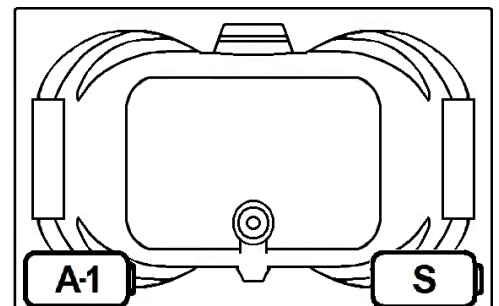

SENECA I

60" x 42" Skirted Acrylic Whirlpool

Model Number
4260SWSD/N064
Skirted Whirlpool in White

Features

- Color-matched jet trim
- 8 adjustable hydrotherapy jets
- Pillow included
- Constructed of high-gloss durable acrylic
- 3-Speed control for the 9.0 Amp pump
- Inline heater available – LM300
- Mood light available – LM522
- Pre-leveled base for easy installation
- Made in the USA

All dimensions are +/- 1/4" and subject to change without notice
Confirm specifications before installation

Standard (S) Pump Location and Alternate (A-1) Pump locations.

Technical Information

- Weight: 245 lbs.
- Water Depth to Overflow: 16 3/4"
- Water Operating Level: 44 gal.
- Water Capacity: 90 gal.
- Sump Dimension: 38" x 25"