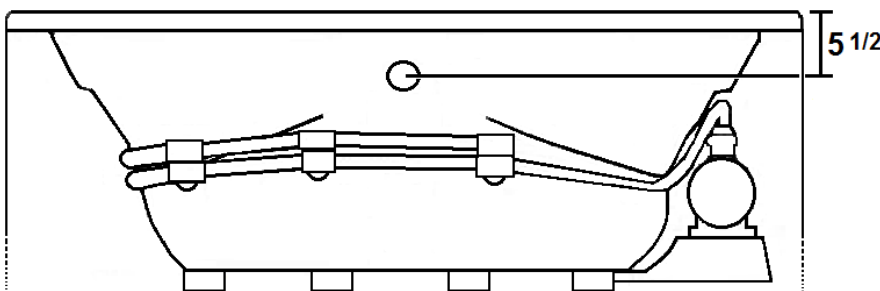

SENECA I

60" x 42" Skirted Acrylic Whirlpool

Model Number
4260SWSD/N064
Skirted Whirlpool in White

Features

- Color-matched jet trim
- 8 adjustable hydrotherapy jets
- Pillow included
- Constructed of high-gloss durable acrylic
- 3-Speed control for the 9.0 Amp pump
- Inline heater available – LM300
- Mood light available – LM522
- Pre-leveled base for easy installation
- Made in the USA

All dimensions are +/- 1/4" and subject to change without notice
Confirm specifications before installation

Standard (S) Pump Location and Alternate (A-1) Pump locations.

Technical Information

- Weight: 245 lbs.
- Water Depth to Overflow: 16 3/4"
- Water Operating Level: 44 gal.
- Water Capacity: 90 gal.
- Sump Dimension: 38" x 25"