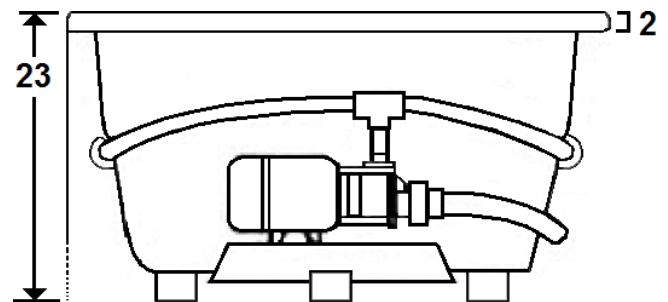

SENECA I

60" x 42" Skirted Drain Side Acrylic Whirlpool

Model Number
4260SWSD064
Skirted Whirlpool in White

Features

- Color-matched jet trim
- 10 adjustable hydrotherapy jets
- Pillows included
- Constructed of high-gloss durable acrylic
- 3-Speed control for the 13.5 Amp pump
- Inline heater available – LM300
- Mood light available – LM522
- Pre-leveled base for easy installation
- Made in the USA

All dimensions are +/- 1/2" and subject to change without notice
Confirm specifications before installation

Technical Information

- Weight: 245 lbs.
- Water Depth to Overflow: 16 3/4"
- Water Operating Level: 44 gal.
- Water Capacity: 90 gal.
- Sump Dimension: 38" x 25"

Electrical Requirements.

- Standard Pump: 13.5 Amps
- (Optional) LM300 Heater: 12.0 Amps
- (Optional) LM509 Back Massage: 7.5 Amps
- (Optional) LM335 Ozonator: 1 Amp
- Dedicated GFCI's required for each option