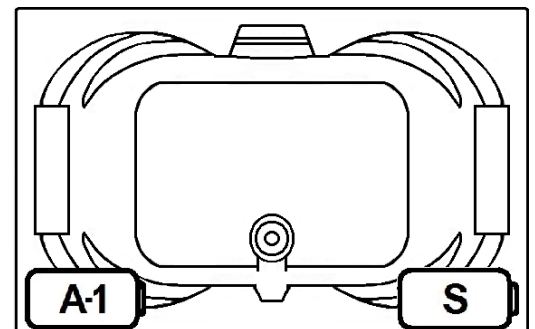

### Features

- Color-matched jet trim
- 10 adjustable hydrotherapy jets
- Pillows included
- Constructed of high-gloss durable acrylic
- 3-Speed control for the 13.5 Amp pump
- Inline heater available – LM300
- Mood light available – LM522
- Pre-leveled base for easy installation
- Made in the USA

**\*All dimensions are +/- 1/2" and subject to change without notice\***  
**Confirm specifications before installation**

Standard (S) Pump Location  
and Alternate (A-1) Pump