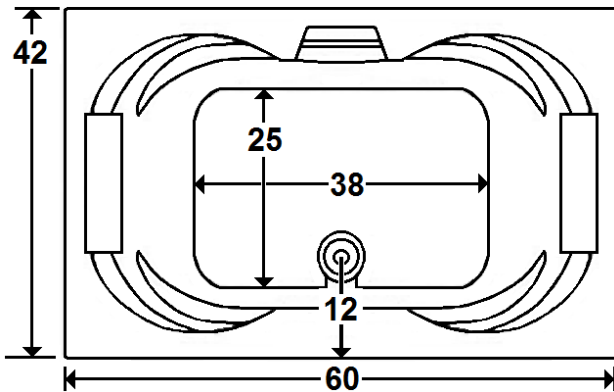

## 60" x 42" Skirted Drain Side Acrylic Whirlpool

Model Number  
**4260SWSD064**  
Skirted Whirlpool in White

**\*All dimensions are +/- 1/2" and subject to change without notice\***  
**Confirm specifications before installation**

Standard (S) Pump Location  
and Alternate (A-1) Pump

### Technical Information

- Weight: 245 lbs.
- Water Depth to Overflow: 16 3/4"
- Water Operating Level: 44 gal.
- Water Capacity: 90 gal.
- Sump Dimension: 38" x 25"