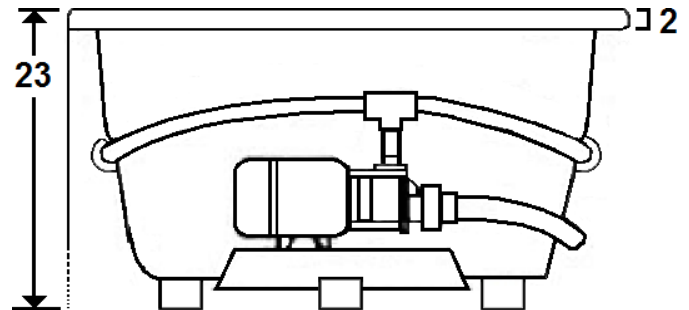

Standard (S) Pump Location
and Alternate (A-1) Pump