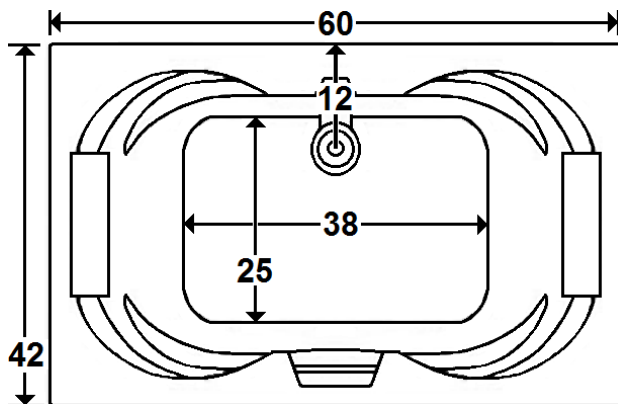

## 60" x 42" Skirted Non-Drain Side Acrylic Whirlpool

Model Number  
**4260SWSN064**  
Skirted Whirlpool in White

**\*All dimensions are +/- 1/2" and subject to change without notice\***  
**Confirm specifications before installation**

Standard (S) Pump Location  
and Alternate (A-1) Pump

### Technical Information

- Weight: 245 lbs.
- Water Depth to Overflow: 16 3/4"
- Water Operating Level: 44 gal.
- Water Capacity: 90 gal.
- Sump Dimension: 38" x 25"