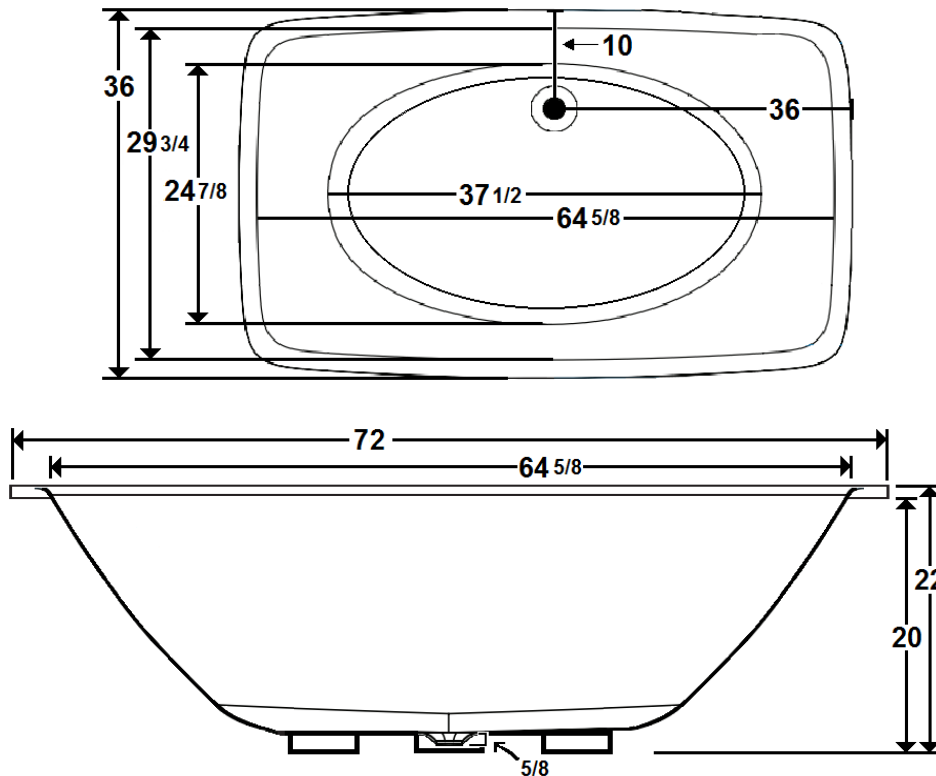

## 72" x 36" Drop-In Acrylic Tub

Model Number  
**7236ST064**  
Drop-In Soaker in White

**\*All dimensions are +/- 1/2" and subject to change without notice\***

### Technical Information

- Weight: 182 lbs.
- Water Depth to Overflow: 16 1/4"
- Water Capacity: 85 gal.
- Sump Dimension: 37 1/2" x 24 7/8"