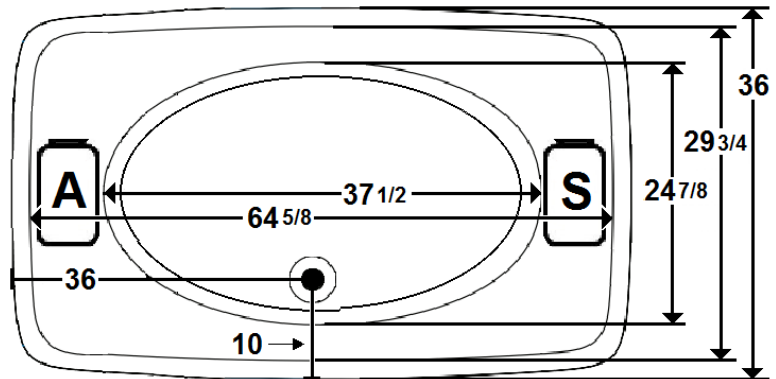

## 72" x 36" Drop-In Acrylic Whirlpool

Model Number  
**7236SW064**  
Drop-In Air Bath in White

**\*All dimensions are +/- 1/2" and subject to change without notice\***

**S** \*Standard Pump Location

### Technical Information

- Weight: 139 lbs.
- Water Depth to Overflow: 16 1/4"
- Water Operating Level:
- Water Capacity: 85 gal.
- Sump Dimension: 37 1/2" x 24 7/8"