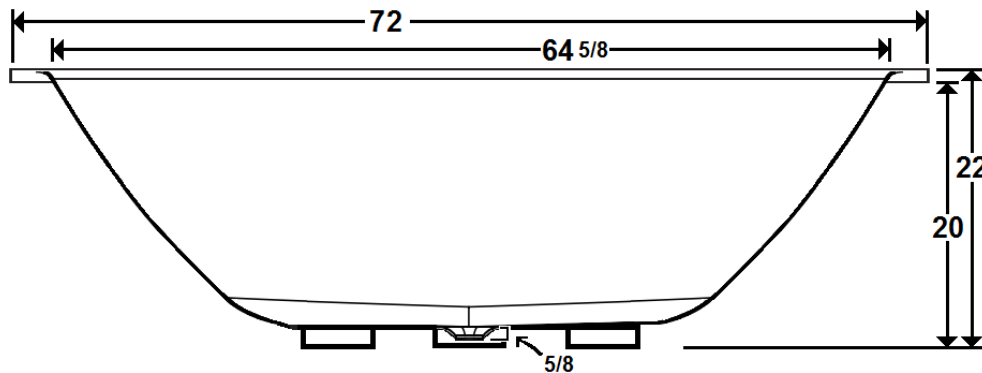

## 72" x 36" Drop-In Acrylic Whirlpool

Model Number  
**7236SW064**  
Drop-In Air Bath in White

**\*All dimensions are +/- 1/2" and subject to change without notice\***

**S** \*Standard Pump Location

### Technical Information

- Weight: 139 lbs.
- Water Depth to Overflow: 16 1/4"
- Water Operating Level:
- Water Capacity: 85 gal.
- Sump Dimension: 37 1/2" x 24 7/8"