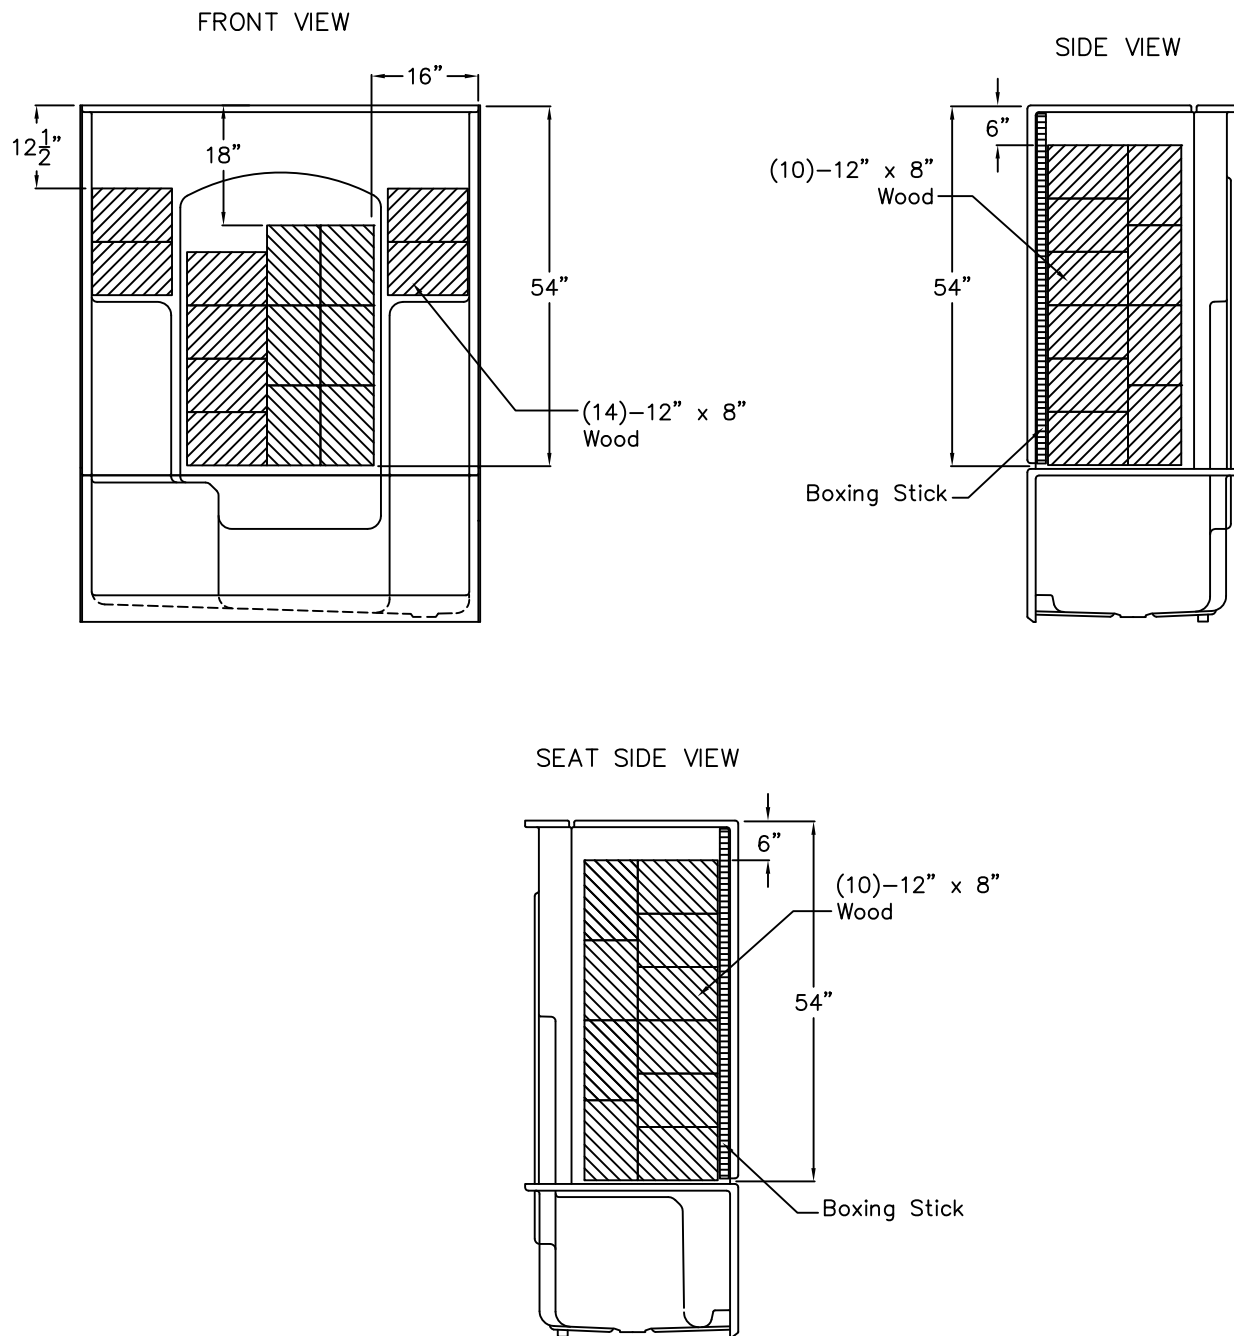

## SUBMITTAL DATA

DUE TO THE NATURE OF THE MATERIALS  
DIMENSIONS MAY VARY ± 1/2"

	<b>LAUREL MOUNTAIN</b>
	Drawing#: LM 3260 SH 1S 4P 4.0 FWB-BP
	Date: 4-27-07.                      Revised: 1-5-16