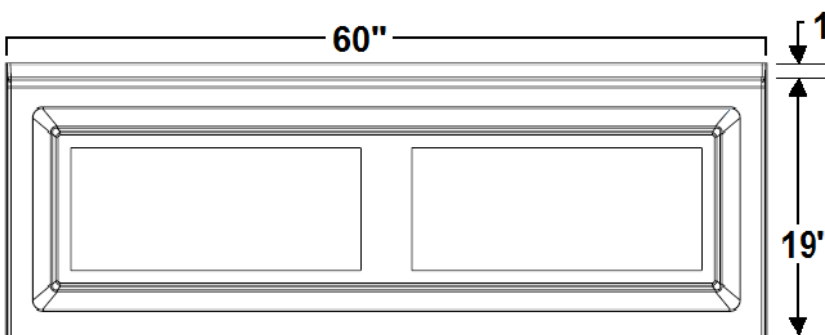

Stephen

60" x 32" Skirted Acrylic Air Bath

Model Number
6032STASR064
Right Hand Drain Air Bath in White
6032STASL064
Left Hand Drain Air Bath in White

Features

- 20 high output later air jets
- Color-matched trim
- 12 Amp variable speed blower
- Pillow included
- Constructed of high-gloss durable acrylic
- Automatic purge cycle with timer
- Heaters available – LM305
- Mood light available – LM522
- Pre-leveled base for easy installation
- Made in the USA

All dimensions are +/- 1/2" and subject to change without notice
Confirm specifications before installation

Standard (S) Pump Location and Alternate (A-1) Pump locations.

Technical Information

- Weight: 142 lbs.
- Water Depth to Overflow: 13 5/8"
- Operating Capacity: NA
- Water Capacity: 53 gal.
- Sump Dimension: 43" x 19 7/8"