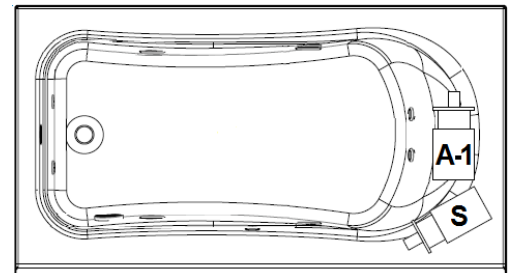

Stephen

60" x 32" Skirted Acrylic Air Bath

Model Number
6032STASR064
Right Hand Drain Air Bath in White
6032STASL064
Left Hand Drain Air Bath in White

Features

- 20 high output later air jets
- Color-matched trim
- 12 Amp variable speed blower
- Pillow included
- Constructed of high-gloss durable acrylic
- Automatic purge cycle with timer
- Heaters available – LM305
- Mood light available – LM522
- Pre-leveled base for easy installation
- Made in the USA

All dimensions are +/- 1/2" and subject to change without notice
Confirm specifications before installation

Standard (S) Pump Location and Alternate (A-1) Pump locations.

Technical Information

- Weight: 142 lbs.
- Water Depth to Overflow: 13 5/8"
- Operating Capacity: NA
- Water Capacity: 53 gal.
- Sump Dimension: 43" x 19 7/8"