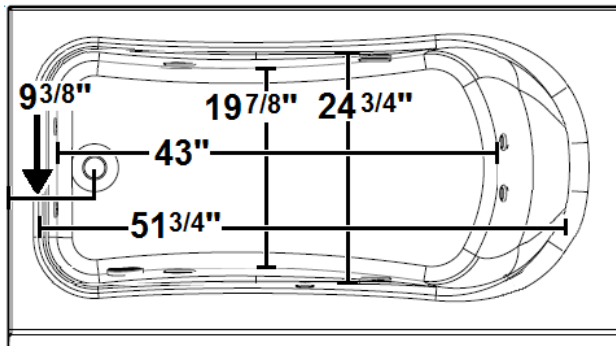

Stephen

60" x 32" Skirted Acrylic Air Bath

Model Number
6032STASR064
Right Hand Drain Air Bath in White
6032STASL064
Left Hand Drain Air Bath in White

Features

- 20 high output later air jets
- Color-matched trim
- 12 Amp variable speed blower
- Pillow included
- Constructed of high-gloss durable acrylic
- Automatic purge cycle with timer
- Heaters available – LM305
- Mood light available – LM522
- Pre-leveled base for easy installation
- Made in the USA

All dimensions are +/- 1/2" and subject to change without notice
Confirm specifications before installation

Standard (S) Pump Location and Alternate (A-1) Pump locations.

Technical Information

- Weight: 142 lbs.
- Water Depth to Overflow: 13 5/8"
- Operating Capacity: NA
- Water Capacity: 53 gal.
- Sump Dimension: 43" x 19 7/8"