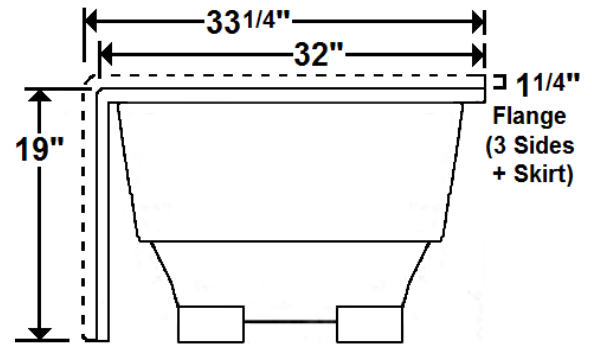

Stephen

60" x 32" Skirted Acrylic Air Bath

Model Number
6032STASR064
Right Hand Drain Air Bath in White
6032STASL064
Left Hand Drain Air Bath in White

Features

- 20 high output later air jets
- Color-matched trim
- 12 Amp variable speed blower
- Pillow included
- Constructed of high-gloss durable acrylic
- Automatic purge cycle with timer
- Heaters available – LM305
- Mood light available – LM522
- Pre-leveled base for easy installation
- Made in the USA

All dimensions are +/- 1/2" and subject to change without notice
Confirm specifications before installation

Standard (S) Pump Location and Alternate (A-1) Pump locations.

Technical Information

- Weight: 142 lbs.
- Water Depth to Overflow: 13 5/8"
- Operating Capacity: NA
- Water Capacity: 53 gal.
- Sump Dimension: 43" x 19 7/8"