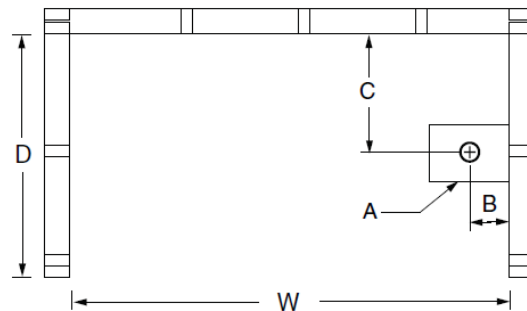

HANDED BY DRAIN

STUART

LM6030TS1PSR/L064

Dimensional Tolerance  $\pm \frac{3}{8}$ ".

**FEATURES** lbs Dimensions needed for site preparation should be measured from the unit. Aquatic assumes no responsibility for preparatory work.

Model #	Material	Wall Finish	Drain	Net Wt.	Pkg. Wt.
LM6030TS1PSR/L064	AcryIX	Smooth	LH or RH	117	122

**DIMENSIONS**

Specifications	inches
Width: Overall / Net	60
Depth: Overall / Net	31 1/4 / 30
Height: Overall / Net	73 1/4 / 72
Enclosure Opening	56
Skirt Height	15
Drain Rough-In (from Back Wall)	15 3/8
Drain Rough-In (from Side Wall)	2
Drain: Diameter / Clearance	2 / 3/4

**FRAMING DIMENSIONS** inches

Type	D Depth	W Width	H Height	A	B	C
Alcove	31 1/4	60 1/8	-	Box Out	2	15 3/8

**SUMP DATA**

Top of Drain to Bottom of Overflow	Capacity to Overflow gal	Min. Operating Capacity gal	WIDTH @ centerline		DEPTH @ centerline	
			Top	Bottom	Top	Bottom
9 5/8	34	-	52 1/4	46 3/4	19 7/8	18 1/4