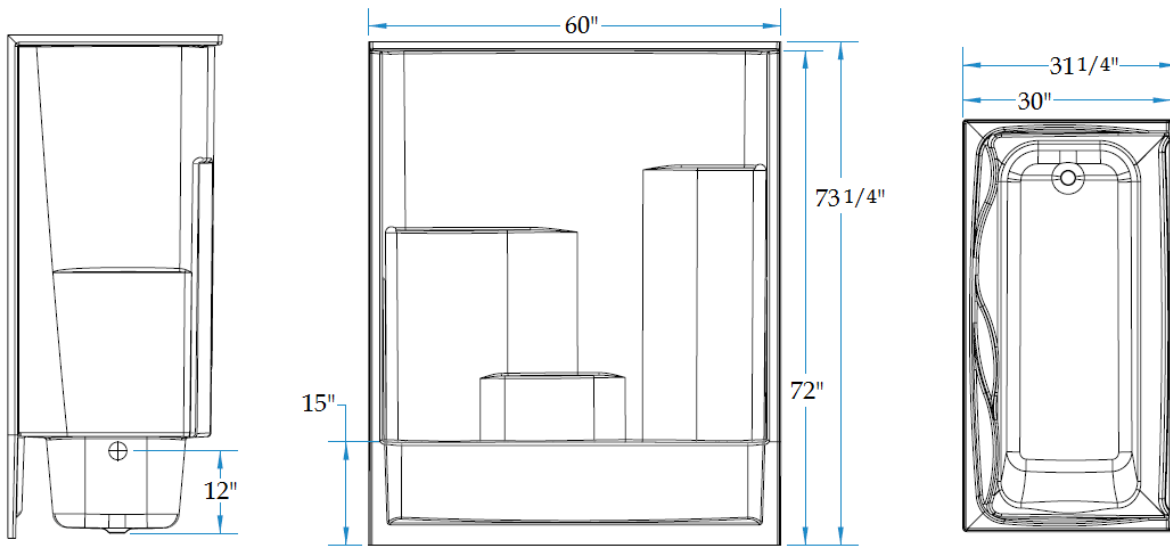

## Features

- Combination bathtub and shower
- Sturdy tub/shower base with comfortable backrest
- Three accessory shelves & tub deck provide ample space for bodywash and shampoo bottles
- Simple, easy, one-piece installation, no walls to fit together, no caulking of seam lines
- Accommodates a tub/shower door
- Double thick ArmorCore reinforced walls for extra strength that enables bars to be located to fit your individual needs.
- Premium, durable applied acrylic/fiberglass construction
- Attractive, smooth, high gloss finish that is easy to clean
- 3 grab bars, and curtain rod included
- Limited Lifetime Warranty
- Meets or exceeds UPC, IPC, ANSI Z124.1, HUD,
- Made in the USA

## Components Included (Field Installed)

★ Stainless Steel Curtain Rod

★ Three 24" Stainless Steel Grab Bars

★ Double Reinforced Walls

★ Made in the USA

Drain	Model #	Item #
RH Drain	LM6030TS1PSR064	1295762
LH Drain	LM6030TS1PSL064	1295761

HANDED BY DRAIN

STUART

LM6030TS1PSR/L064

Dimensional Tolerance  $\pm \frac{3}{8}$ ".

**FEATURES** lbs Dimensions needed for site preparation should be measured from the unit. Aquatic assumes no responsibility for preparatory work.

Model #	Material	Wall Finish	Drain	Net Wt.	Pkg. Wt.
LM6030TS1PSR/L064	AcryIX	Smooth	LH or RH	117	122

**DIMENSIONS**

Specifications	inches
Width: Overall / Net	60
Depth: Overall / Net	31 1/4 / 30
Height: Overall / Net	73 1/4 / 72
Enclosure Opening	56
Skirt Height	15
Drain Rough-In (from Back Wall)	15 3/8
Drain Rough-In (from Side Wall)	2
Drain: Diameter / Clearance	2 / 3/4