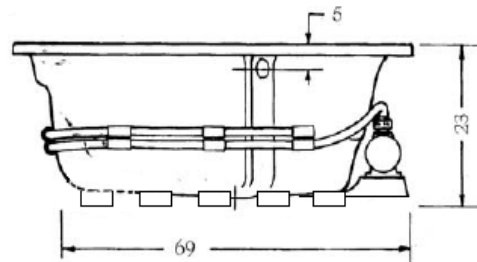

# TREMONT

TREMONT	WHIRLPOOL	6060TW
TREMONT	AIR BATH	6060TTA
TREMONT	COMBO BATH	6060TWA
TREMONT	TUB ONLY	6060TT

INSTALLATION NOTES: Install this fixture according to the installation manual. Confirm specifications before starting installation.

ELECTRICAL REQUIREMENTS: Whirlpool pump/motor 120V, 20A, 60HZ, Air Blower/Heater 120V, 20A, 60HZ. Dedicated GFCI required.

SPECIFICATIONS	WHIRLPOOL AIR/COMBO	SOAKER
59 3/4" x 59 3/4" x 23" Lip 2"		
Water Capacity - Operating Level .....	58.0gal.	
- To Overflow .....	80.0 gal.	80.0 gal.
Approx. Unit Weight.....	175.0 lbs.	140.0 lbs.
Water Depth to Overflow .....	17.75	17.75

All dimensions are +/- 1/4" and subject to change without notice.

Available with attachable skirt with removable access panel.

Website: [www.laurelmountainwhirlpools.com](http://www.laurelmountainwhirlpools.com)  
 Email: [sales@laurelmountainwhirlpools.com](mailto:sales@laurelmountainwhirlpools.com)  
 Phone: 800-930-0050  
 Fax: 800-930-0051