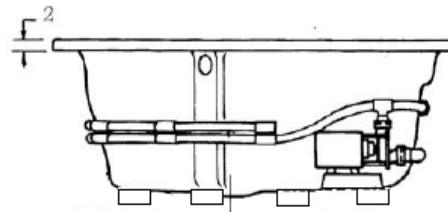

# TREMONT

TREMONT	WHIRLPOOL	6060TW
TREMONT	AIR BATH	6060TTA
TREMONT	COMBO BATH	6060TWA
TREMONT	TUB ONLY	6060TT

INSTALLATION NOTES: Install this fixture according to the installation manual. Confirm specifications before starting installation.

ELECTRICAL REQUIREMENTS: Whirlpool pump/motor 120V, 20A, 60HZ, Air Blower/Heater 120V, 20A, 60HZ. Dedicated GFCI required.

SPECIFICATIONS	WHIRLPOOL AIR/COMBO	SOAKER
59 3/4" x 59 3/4" x 23" Lip 2"		
Water Capacity - Operating Level .....	58.0gal.	
- To Overflow .....	80.0 gal.	80.0 gal.
Approx. Unit Weight.....	175.0 lbs.	140.0 lbs.
Water Depth to Overflow .....	17.75	17.75

All dimensions are +/- 1/4" and subject to change without notice.

Available with attachable skirt with removable access panel.

Website: [www.laurelmountainwhirlpools.com](http://www.laurelmountainwhirlpools.com)  
 Email: [sales@laurelmountainwhirlpools.com](mailto:sales@laurelmountainwhirlpools.com)  
 Phone: 800-930-0050  
 Fax: 800-930-0051