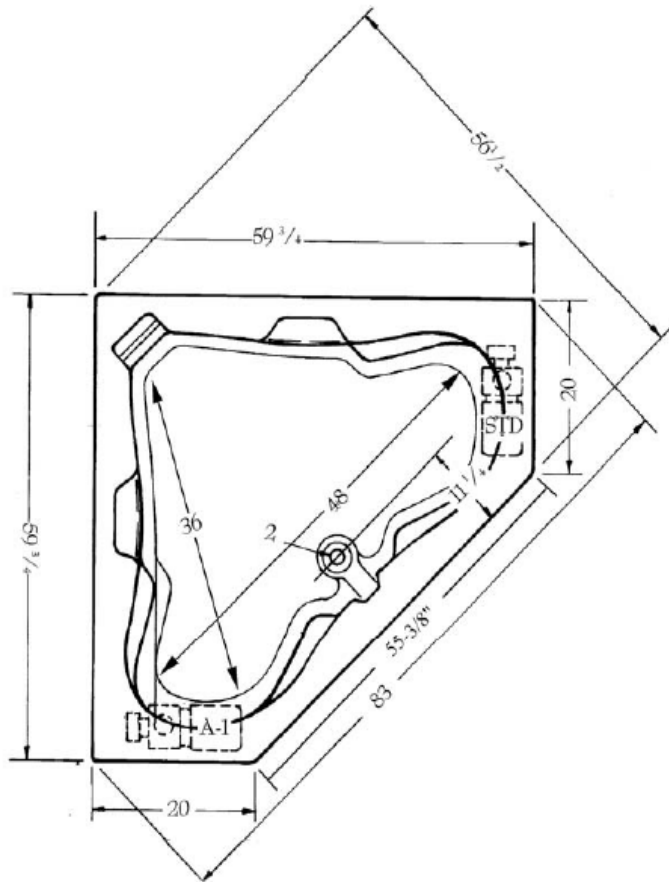

# TREMONT

TREMONT	WHIRLPOOL	6060TW
TREMONT	AIR BATH	6060TTA
TREMONT	COMBO BATH	6060TWA
TREMONT	TUB ONLY	6060TT

INSTALLATION NOTES: Install this fixture according to the installation manual. Confirm specifications before starting installation.

ELECTRICAL REQUIREMENTS: Whirlpool pump/motor 120V, 20A, 60HZ, Air Blower/Heater 120V, 20A, 60HZ. Dedicated GFCI required.

SPECIFICATIONS	WHIRLPOOL AIR/COMBO	SOAKER
59 3/4" x 59 3/4" x 23" Lip 2"		
Water Capacity - Operating Level .....	58.0gal.	
- To Overflow .....	80.0 gal.	80.0 gal.
Approx. Unit Weight.....	175.0 lbs.	140.0 lbs.
Water Depth to Overflow .....	17.75	17.75

All dimensions are +/- 1/4" and subject to change without notice.

Available with attachable skirt with removable access panel.

Website: [www.laurelmountainwhirlpools.com](http://www.laurelmountainwhirlpools.com)  
 Email: [sales@laurelmountainwhirlpools.com](mailto:sales@laurelmountainwhirlpools.com)  
 Phone: 800-930-0050  
 Fax: 800-930-0051