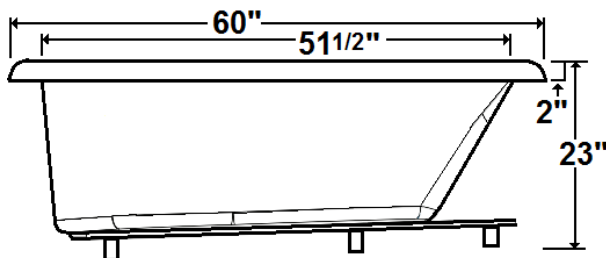

**\*All dimensions are +/- 1/2" and subject to change without notice\***  
**Confirm specifications before installation**

Standard (S) Pump Locations

### Technical Information

- Weight: 114 lbs.
- Water Depth to Overflow: 16 3/8"
- Operating Capacity: NA
- Water Capacity: 57 gal.
- Sump Dimension: 40 1/2" x 24 1/2"