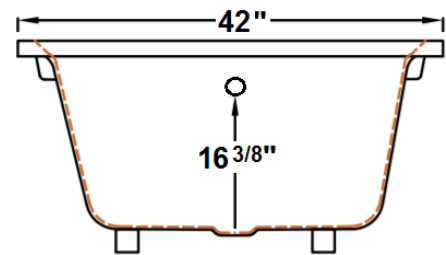

## 60" x 42" Drop-In Acrylic Combo

Model Number  
**6042VWA064**  
Drop-In Combo Bath in White

**\*All dimensions are +/- 1/2" and subject to change without notice\***  
**Confirm specifications before installation**

Standard (S) Pump Locations

### Technical Information

- Weight: 114 lbs.
- Water Depth to Overflow: 16 3/8"
- Operating Capacity: NA
- Water Capacity: 57 gal.
- Sump Dimension: 40 1/2" x 24 1/2"