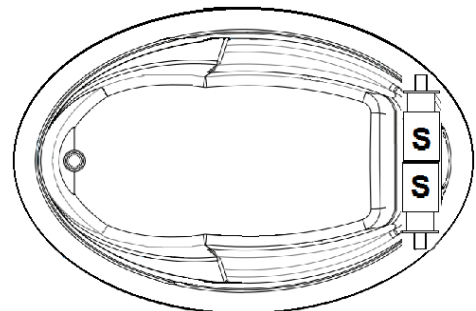

## 60" x 42" Drop-In Acrylic Combo

Model Number  
**6042VWA064**  
Drop-In Combo Bath in White

### Features

- Color-matched jet trim and air controls
- 10 adjustable hydrotherapy jets
- 20 high output lateral air injectors
- Pillow included
- Constructed of high-gloss durable acrylic
- 3-Speed control for the 13.5 Amp pump
- 12.0 Amp variable speed blower
- Inline heater available – LM300
- Mood light available – LM522
- Pre-leveled base for easy installation
- Made in the USA

**\*All dimensions are +/- 1/2" and subject to change without notice\***  
**Confirm specifications before installation**

Standard (S) Pump Locations