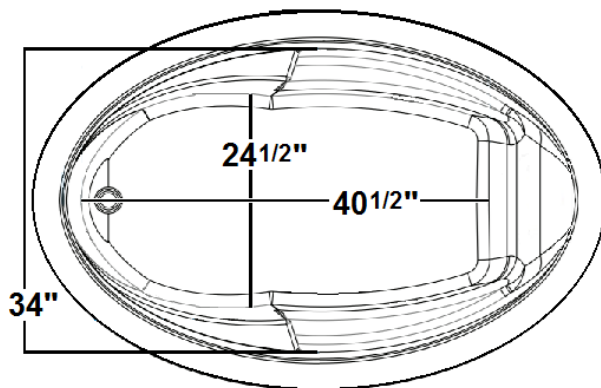

## 60" x 42" Drop-In Acrylic Combo

Model Number  
**6042VWA064**  
Drop-In Combo Bath in White

**\*All dimensions are +/- 1/2" and subject to change without notice\***  
**Confirm specifications before installation**

Standard (S) Pump Locations

### Technical Information

- Weight: 114 lbs.
- Water Depth to Overflow: 16 3/8"
- Operating Capacity: NA
- Water Capacity: 57 gal.
- Sump Dimension: 40 1/2" x 24 1/2"