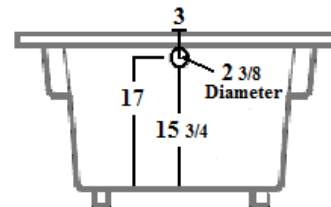

LAUREL MOUNTAIN WHIRLPOOLS

VENANGO

VENANGO	WHIRLPOOL	4272VW
VENANGO	AIR BATH	4272VA
VENANGO	COMBO BATH	4272VWA
VENANGO	TUB ONLY	4272VT

SPECIFICATIONS	Whirlpool / Air Combo	Soaker
72" x 42" x 22"		
Water Capacity - To Overflow.....	95 gallons	95 gallons
- To Operating Level. 65 gallons	—	—
Approx. Unit Weight.....	115 lb	95 lb
Approx. Shipping Weight.....	165 lb	140 lb
Water Depth To Overflow.....	15 3/4"	15 3/4"

INSTALLATION NOTES: Install this acrylic fixture according to the installation manual. Confirm specifications before starting installation.

ELECTRICAL REQUIREMENTS:
Whirlpool pump/motor 120V, 20A, 60HZ
Air Blower/Heater 120V, 20A, 60HZ
Dedicated GFCI required.

Undermount - Yes

*All dimensions are +/- 1/2"

Website: www.laurelmountainwhirlpools.com
Email: sales@laurelmountainwhirlpools.com
Phone: 800-930-0050

Sales/Customer Service
26 Nesbitt Rd. Suite 257
New Castle, PA 16105