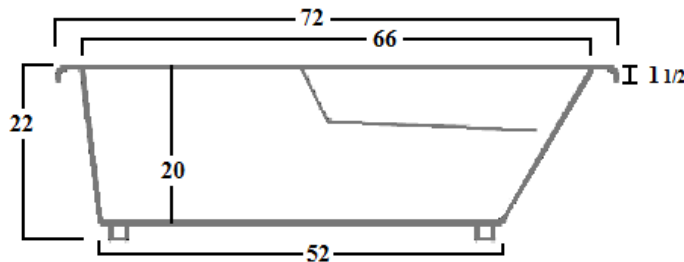

LAUREL MOUNTAIN WHIRLPOOLS

VENANGO

VENANGO	WHIRLPOOL	4272VW
VENANGO	AIR BATH	4272VA
VENANGO	COMBO BATH	4272VWA
VENANGO	TUB ONLY	4272VT

SPECIFICATIONS	Whirlpool / Air Combo	Soaker
72" x 42" x 22"		
Water Capacity - To Overflow.....	95 gallons	95 gallons
- To Operating Level. 65 gallons	—	—
Approx. Unit Weight.....	115 lb	95 lb
Approx. Shipping Weight.....	165 lb	140 lb
Water Depth To Overflow.....	15 3/4"	15 3/4"

INSTALLATION NOTES: Install this acrylic fixture according to the installation manual. Confirm specifications before starting installation.

ELECTRICAL REQUIREMENTS:
Whirlpool pump/motor 120V, 20A, 60HZ
Air Blower/Heater 120V, 20A, 60HZ
Dedicated GFCI required.

Undermount - Yes

*All dimensions are +/- 1/2"

Website: www.laurelmountainwhirlpools.com
Email: sales@laurelmountainwhirlpools.com
Phone: 800-930-0050

Sales/Customer Service
26 Nesbitt Rd. Suite 257
New Castle, PA 16105