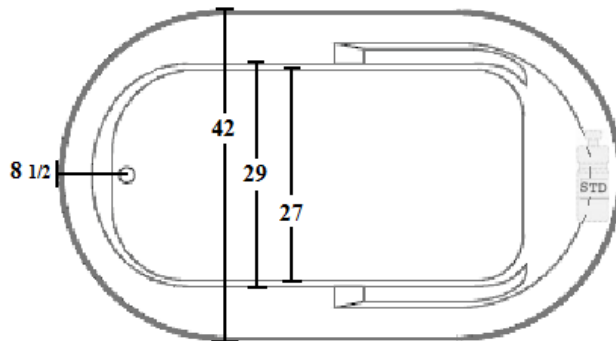

## VENANGO

VENANGO	WHIRLPOOL	4272VW
VENANGO	AIR BATH	4272VA
VENANGO	COMBO BATH	4272VWA
VENANGO	TUB ONLY	4272VT

SPECIFICATIONS	Whirlpool / Air Combo	Soaker
72" x 42" x 22"		
Water Capacity - To Overflow.....	95 gallons	95 gallons
- To Operating Level. 65 gallons	—	—
Approx. Unit Weight.....	115 lb	95 lb
Approx. Shipping Weight.....	165 lb	140 lb
Water Depth To Overflow.....	15 3/4"	15 3/4"

Undermount - Yes

\*All dimensions are +/- 1/2"

Website: [www.laurelmountainwhirlpools.com](http://www.laurelmountainwhirlpools.com)  
Email: [sales@laurelmountainwhirlpools.com](mailto:sales@laurelmountainwhirlpools.com)  
Phone: 800-930-0050