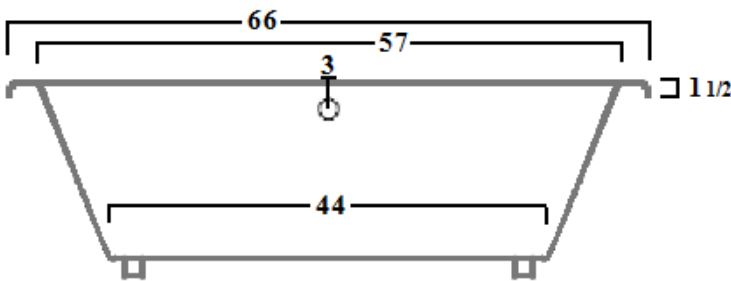

LAUREL MOUNTAIN WHIRLPOOLS

WARREN I

WARREN I	WHIRLPOOL	4466WW
WARREN I	AIR BATH	4466WA
WARREN I	COMBO BATH	4466WWA
WARREN I	TUB ONLY	4466WT

SPECIFICATIONS	Whirlpool / Air Combo	Soaker
66" x 44" x 22"		
Water Capacity - To Overflow.....	75 gallons	75 gallons
- To Operating Level.	60 gallons	—
Approx. Unit Weight.....	135 lb	95 lb
Approx. Shipping Weight.....	165 lb	130 lb
Water Depth to Overflow.....	15 7/8"	

*All dimensions are +/- 1/2"

INSTALLATION NOTES: Install this acrylic fixture according to the installation manual. Confirm specifications before starting installation.

ELECTRICAL REQUIREMENTS:
Whirlpool pump/motor 120V, 20A, 60HZ
Air Blower/Heater 120V, 20A, 60HZ
Dedicated GFCI required.

Undermount - Yes

Website: www.laurelmountainwhirlpools.com
Email: sales@laurelmountainwhirlpools.com
Phone: 800-930-0050

Sales/Customer Service
26 Nesbitt Rd. Suite 257
New Castle, PA 16105