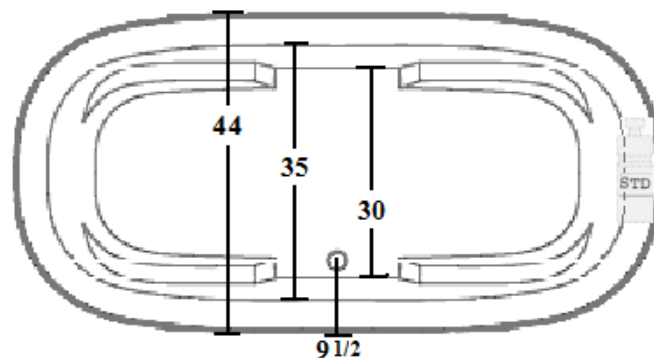

LAUREL MOUNTAIN WHIRLPOOLS

WARREN I

WARREN I	WHIRLPOOL	4466WW
WARREN I	AIR BATH	4466WA
WARREN I	COMBO BATH	4466WWA
WARREN I	TUB ONLY	4466WT

SPECIFICATIONS	Whirlpool / Air Combo	Soaker
66" x 44" x 22"		
Water Capacity - To Overflow.....	75 gallons	75 gallons
- To Operating Level.	60 gallons	—
Approx. Unit Weight.....	135 lb	95 lb
Approx. Shipping Weight.....	165 lb	130 lb
Water Depth to Overflow.....	15 7/8"	

*All dimensions are +/- 1/2"

INSTALLATION NOTES: Install this acrylic fixture according to the installation manual. Confirm specifications before starting installation.

ELECTRICAL REQUIREMENTS:
Whirlpool pump/motor 120V, 20A, 60HZ
Air Blower/Heater 120V, 20A, 60HZ
Dedicated GFCI required.

Undermount - Yes

Website: www.laurelmountainwhirlpools.com
Email: sales@laurelmountainwhirlpools.com
Phone: 800-930-0050

Sales/Customer Service
26 Nesbitt Rd. Suite 257
New Castle, PA 16105