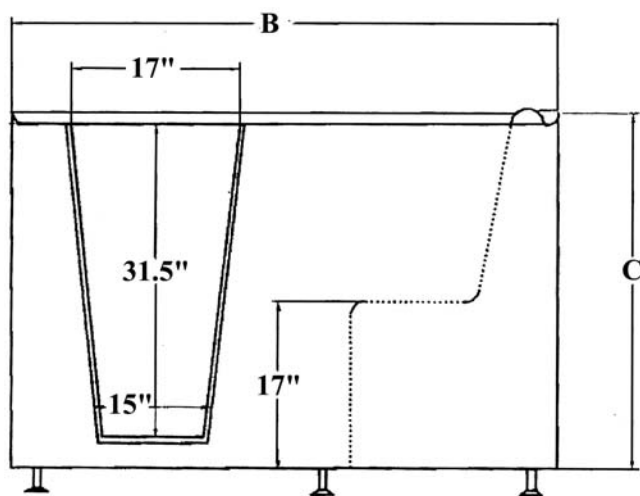

LAUREL MOUNTAIN WHIRLPOOLS

WAYLIN I, II, III, IV & V

- | | | | |
|---------------|------------|----------------|------------|
| I WHIRLPOOL | WIWR/L3047 | III WHIRLPOOL | WIWR/L2651 |
| I AIR BATH | WIAR/L3047 | III AIR BATH | WIAR/L2651 |
| I COMBO BATH | WICR/L3047 | III COMBO BATH | WICR/L2651 |
| I TUB ONLY | WITR/L3047 | III TUB ONLY | WITR/L2651 |
| II WHIRLPOOL | WIWR/L3150 | IV WHIRLPOOL | WIWR/L3054 |
| II AIR BATH | WIAR/L3150 | IV AIR BATH | WIAR/L3054 |
| II COMBO BATH | WICR/L3150 | IV COMBO BATH | WICR/L3054 |
| II TUB ONLY | WITR/L3150 | IV TUB ONLY | WITR/L3054 |
| V WHIRLPOOL | WIWR/L3060 | | |
| V AIR BATH | WIAR/L3060 | | |
| V COMBO BATH | WICR/L3060 | | |
| V TUB ONLY | WITR/L3060 | | |

Tub is supported by a rigid stainless steel frame with five leveling legs

All dimensions are +/- 1/4" and subject to change without notice.

MODEL #	A	B	C	D	E	F	G	H	I	J
3047	30	47	38	22 1/2	20	18 1/2	13 1/2	14 1/2	11	20
3150	31	50	38	23 1/2	21	22	11	15	12	21 3/4
2651	26 1/2	51	38	19 1/2	17 3/4	22	10 1/4	12 3/4	10 3/4	17 1/2
3054	30	54	38	22 1/2	20	20	10	14 1/2	12 1/2	22 1/4
3060	30	59 1/2	38	22 3/4	20	26	13 1/2	14 1/2	13 1/2	21 1/2