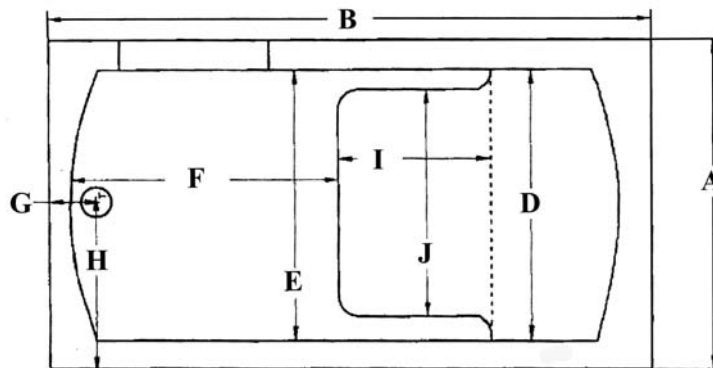

LAUREL MOUNTAIN WHIRLPOOLS

WAYLIN I, II, III, IV & V

- | | | | |
|---------------|------------|----------------|------------|
| I WHIRLPOOL | WIWR/L3047 | III WHIRLPOOL | WIWR/L2651 |
| I AIR BATH | WIAR/L3047 | III AIR BATH | WIAR/L2651 |
| I COMBO BATH | WICR/L3047 | III COMBO BATH | WICR/L2651 |
| I TUB ONLY | WITR/L3047 | III TUB ONLY | WITR/L2651 |
| II WHIRLPOOL | WIWR/L3150 | IV WHIRLPOOL | WIWR/L3054 |
| II AIR BATH | WIAR/L3150 | IV AIR BATH | WIAR/L3054 |
| II COMBO BATH | WICR/L3150 | IV COMBO BATH | WICR/L3054 |
| II TUB ONLY | WITR/L3150 | IV TUB ONLY | WITR/L3054 |
| V WHIRLPOOL | WIWR/L3060 | | |
| V AIR BATH | WIAR/L3060 | | |
| V COMBO BATH | WICR/L3060 | | |
| V TUB ONLY | WITR/L3060 | | |

Tub is supported by a rigid stainless steel frame with five leveling legs

All dimensions are +/- 1/4" and subject to change without notice.

MODEL #	A	B	C	D	E	F	G	H	I	J
3047	30	47	38	22 1/2	20	18 1/2	13 1/2	14 1/2	11	20
3150	31	50	38	23 1/2	21	22	11	15	12	21 3/4
2651	26 1/2	51	38	19 1/2	17 3/4	22	10 1/4	12 3/4	10 3/4	17 1/2
3054	30	54	38	22 1/2	20	20	10	14 1/2	12 1/2	22 1/4
3060	30	59 1/2	38	22 3/4	20	26	13 1/2	14 1/2	13 1/2	21 1/2