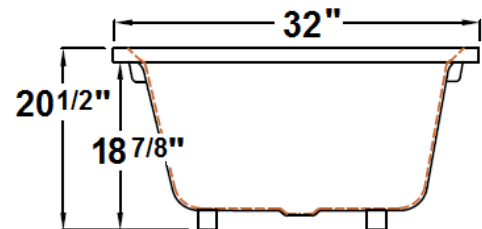

**\*All dimensions are +/- 1/2" and subject to change without notice\***  
**Confirm specifications before installation**

Standard (S) Pump Location

### Technical Information

- Cut-Out Dimensions: 58" x 30"
- Weight: 133 lbs.
- Water Depth to Overflow: 12 1/8"
- Water Capacity: 50 gal.
- Sump Dimension: 42 1/2" x 20"