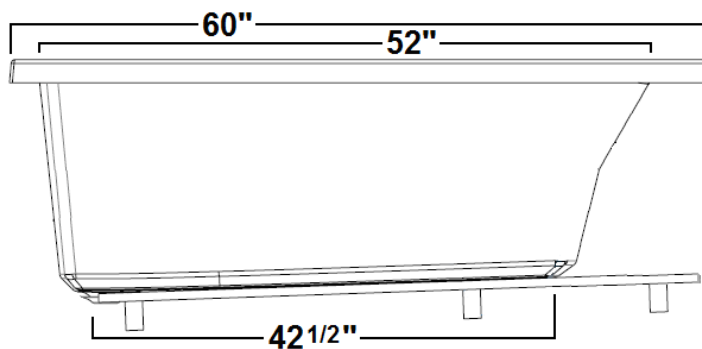

Withams

60" x 32" Drop-In Acrylic Air Bath

Model Number
6032WTA064
Drop-In Air Bath in White

Features

- 20 high output later air jets
- Color-matched trim
- 12.0 Amp variable speed blower
- Pillow included
- Constructed of high-gloss durable acrylic
- Automatic purge cycle with timer
- Heaters available – LM305
- Mood light available – LM522
- Pre-leveled base for easy installation
- Made in the USA

All dimensions are +/- 1/2" and subject to change without notice
Confirm specifications before installation

Technical Information

- Cut-Out Dimensions: 58" x 30"
- Weight: 133 lbs.
- Water Depth to Overflow: 12 1/8"
- Water Capacity: 50 gal.
- Sump Dimension: 42 1/2" x 20"

Electrical Requirements.

- Standard Blower: 12.0 Amps
- (Optional) LM305 Heater: 12.5 Amps
- Dedicated GFCI's required for each option