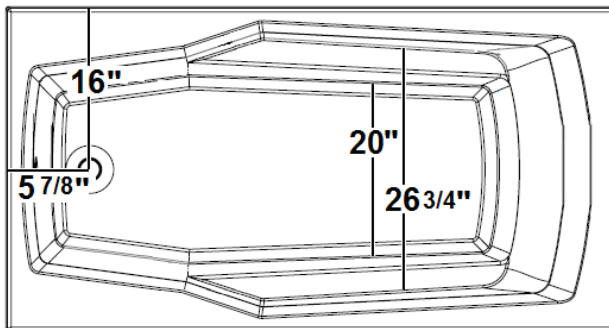

## 60" x 32" Drop-In Acrylic Air Bath

Model Number  
**6032WTA064**  
Drop-In Air Bath in White

**\*All dimensions are +/- 1/2" and subject to change without notice\***  
**Confirm specifications before installation**

Standard (S) Pump Location

### Technical Information

- Cut-Out Dimensions: 58" x 30"
- Weight: 133 lbs.
- Water Depth to Overflow: 12 1/8"
- Water Capacity: 50 gal.
- Sump Dimension: 42 1/2" x 20"