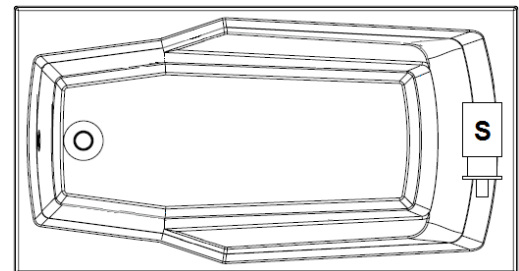

**\*All dimensions are +/- 1/2" and subject to change without notice\***  
**Confirm specifications before installation**

Standard (S) Pump Location

### Technical Information

- Cut-Out Dimensions: 58" x 30"
- Weight: 133 lbs.
- Water Depth to Overflow: 12 1/8"
- Water Capacity: 50 gal.
- Sump Dimension: 42 1/2" x 20"