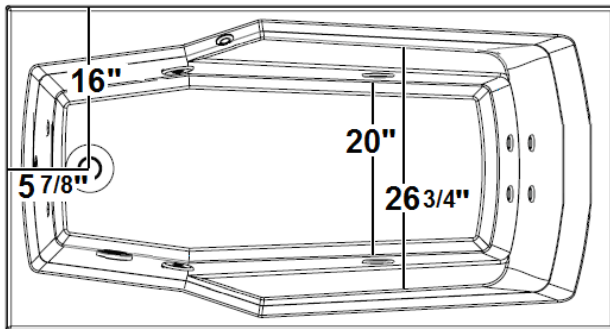

Withams

60" x 32" Drop-In Acrylic Combo Bath

Model Number
6032WWA064
Drop-In Combo Bath in White

Features

- Color-matched jet trim and air controls
- 10 adjustable hydrotherapy jets
- 20 high output lateral air injectors
- Pillow included
- Constructed of high-gloss durable acrylic
- 3-Speed control for the 9 Amp pump
- 12.0 Amp variable speed blower
- Inline heater available – LM300
- Mood light available – LM522
- Pre-leveled base for easy installation
- Made in the USA

All dimensions are +/- 1/2" and subject to change without notice
Confirm specifications before installation

Standard (S) Pump Location

Technical Information

- Cut-Out Dimensions: 58" x 30"
- Weight: 183 lbs.
- Water Depth to Overflow: 12 1/8"
- Operating Capacity: 45 gal.
- Water Capacity: 50 gal.
- Sump Dimension: 42 1/2" x 20"