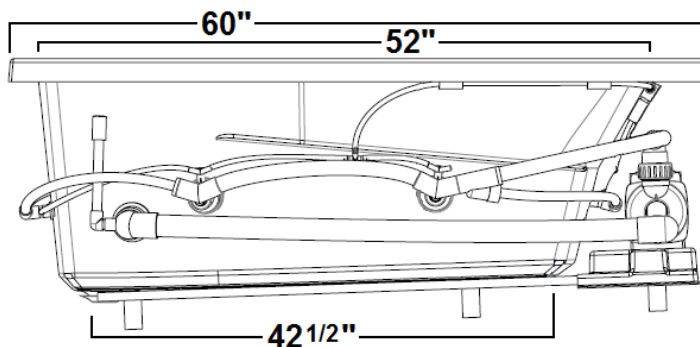

Withams

60" x 32" Drop-In Acrylic Combo Bath

Model Number
6032WWA064
Drop-In Combo Bath in White

Features

- Color-matched jet trim and air controls
- 10 adjustable hydrotherapy jets
- 20 high output lateral air injectors
- Pillow included
- Constructed of high-gloss durable acrylic
- 3-Speed control for the 9 Amp pump
- 12.0 Amp variable speed blower
- Inline heater available – LM300
- Mood light available – LM522
- Pre-leveled base for easy installation
- Made in the USA

All dimensions are +/- 1/2" and subject to change without notice
Confirm specifications before installation

Standard (S) Pump Location

Technical Information

- Cut-Out Dimensions: 58" x 30"
- Weight: 183 lbs.
- Water Depth to Overflow: 12 1/8"
- Operating Capacity: 45 gal.
- Water Capacity: 50 gal.
- Sump Dimension: 42 1/2" x 20"