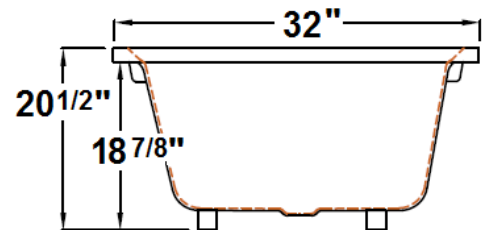

Withams

60" x 32" Drop-In Acrylic Combo Bath

Model Number
6032WWA064
Drop-In Combo Bath in White

Features

- Color-matched jet trim and air controls
- 10 adjustable hydrotherapy jets
- 20 high output lateral air injectors
- Pillow included
- Constructed of high-gloss durable acrylic
- 3-Speed control for the 9 Amp pump
- 12.0 Amp variable speed blower
- Inline heater available – LM300
- Mood light available – LM522
- Pre-leveled base for easy installation
- Made in the USA

All dimensions are +/- 1/2" and subject to change without notice
Confirm specifications before installation

Standard (S) Pump Location

Technical Information

- Cut-Out Dimensions: 58" x 30"
- Weight: 183 lbs.
- Water Depth to Overflow: 12 1/8"
- Operating Capacity: 45 gal.
- Water Capacity: 50 gal.
- Sump Dimension: 42 1/2" x 20"