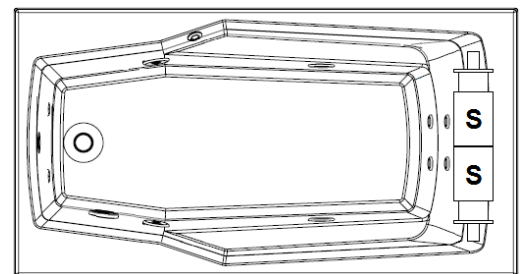

Withams

60" x 32" Drop-In Acrylic Combo Bath

Model Number
6032WWA064
Drop-In Combo Bath in White

Features

- Color-matched jet trim and air controls
- 10 adjustable hydrotherapy jets
- 20 high output lateral air injectors
- Pillow included
- Constructed of high-gloss durable acrylic
- 3-Speed control for the 9 Amp pump
- 12.0 Amp variable speed blower
- Inline heater available – LM300
- Mood light available – LM522
- Pre-leveled base for easy installation
- Made in the USA

All dimensions are +/- 1/2" and subject to change without notice
Confirm specifications before installation

Standard (S) Pump Location

Technical Information

- Cut-Out Dimensions: 58" x 30"
- Weight: 183 lbs.
- Water Depth to Overflow: 12 1/8"
- Operating Capacity: 45 gal.
- Water Capacity: 50 gal.
- Sump Dimension: 42 1/2" x 20"