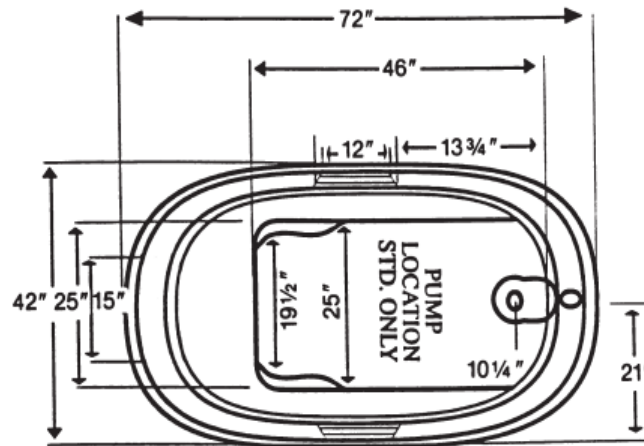

## YORK

YORK	WHIRLPOOL	4272YW
YORK	AIR BATH	4272YTA
YORK	COMBO BATH	4272YWA
YORK	TUB ONLY	4272YT

INSTALLATION NOTES: Install this fixture according to the installation manual. Confirm specifications before starting installation.

ELECTRICAL REQUIREMENTS: Whirlpool pump/motor 120V, 20A, 60HZ, Air Blower/Heater 120V, 20A, 60HZ. Dedicated GFCI required.

SPECIFICATIONS	WHIRLPOOL	SOAKER
	AIR/COMBO	
72" x 42" x 23" Lip 2"		
Water Capacity - Operating Level .....	45.0 gal.	
- To Overflow .....	82.0 gal.	82.0 gal.
Approx. Unit Weight.....	190.0 lbs.	155.0 lbs.
Water Depth to Overflow .....	18 1/4"	18 1/4"

All dimensions are +/- 1/4" and subject to change without notice.

Website: [www.laurelmountainwhirlpools.com](http://www.laurelmountainwhirlpools.com)  
 Email: [sales@laurelmountainwhirlpools.com](mailto:sales@laurelmountainwhirlpools.com)  
 Phone: 800-930-0050  
 Fax: 800-930-0051