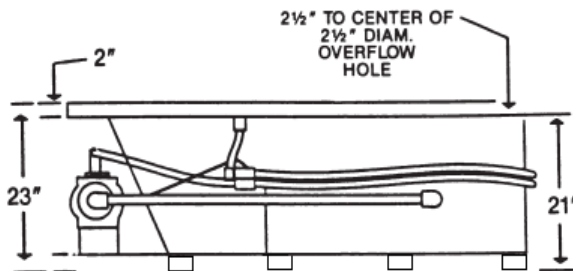

LAUREL MOUNTAIN WHIRLPOOLS

YORK

YORK	WHIRLPOOL	4272YW
YORK	AIR BATH	4272YTA
YORK	COMBO BATH	4272YWA
YORK	TUB ONLY	4272YT

INSTALLATION NOTES: Install this fixture according to the installation manual. Confirm specifications before starting installation.

ELECTRICAL REQUIREMENTS: Whirlpool pump/motor 120V, 20A, 60HZ, Air Blower/Heater 120V, 20A, 60HZ. Dedicated GFCI required.

SPECIFICATIONS	WHIRLPOOL	SOAKER
	AIR/COMBO	
72" x 42" x 23" Lip 2"		
Water Capacity - Operating Level	45.0 gal.	
- To Overflow	82.0 gal.	82.0 gal.
Approx. Unit Weight.....	190.0 lbs.	155.0 lbs.
Water Depth to Overflow	18 1/4"	18 1/4"

All dimensions are +/- 1/4" and subject to change without notice.

Website: www.laurelmountainwhirlpools.com
Email: sales@laurelmountainwhirlpools.com
Phone: 800-930-0050
Fax: 800-930-0051

Manufacturing Facility
1610 James P. Rodgers Drive
Valdosta, GA 31601

Sales/Customer Service
26 Nesbitt Rd. Suite 257
New Castle, PA 16105