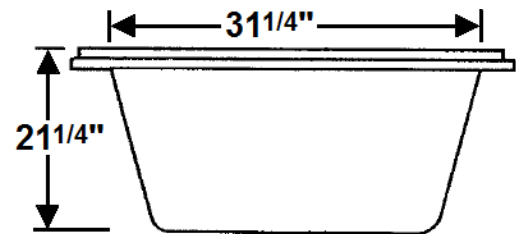

ZETTA

60" x 40" Drop-In Acrylic Combo Bath

Model Number
4060ZWA064
Drop-In Combo Bath in White

Features

- Color-matched jet trim and air controls
- 10 adjustable hydrotherapy jets
- 24 high output lateral air injectors
- Constructed of high-gloss durable acrylic
- 3-Speed control for the 9 Amp pump
- 12.0 Amp variable speed blower
- Inline heater available – LM300
- Mood light available – LM522
- Pre-leveled base for easy installation
- Made in the USA

All dimensions are +/- 1/2" and subject to change without notice
Confirm specifications before installation

Technical Information

- Weight: 175 lbs.
- Water Depth to Overflow: 16"
- Water Operating Level: 44 gal.
- Water Capacity: 62 gal.
- Sump Dimension: 39" x 27 1/2"

Electrical Requirements."

- Standard Pump: 9 Amps
- Standard Blower: 12 Amps
- (Optional) LM300 Heater: 12 Amps
- Dedicated GFCI's required for each option