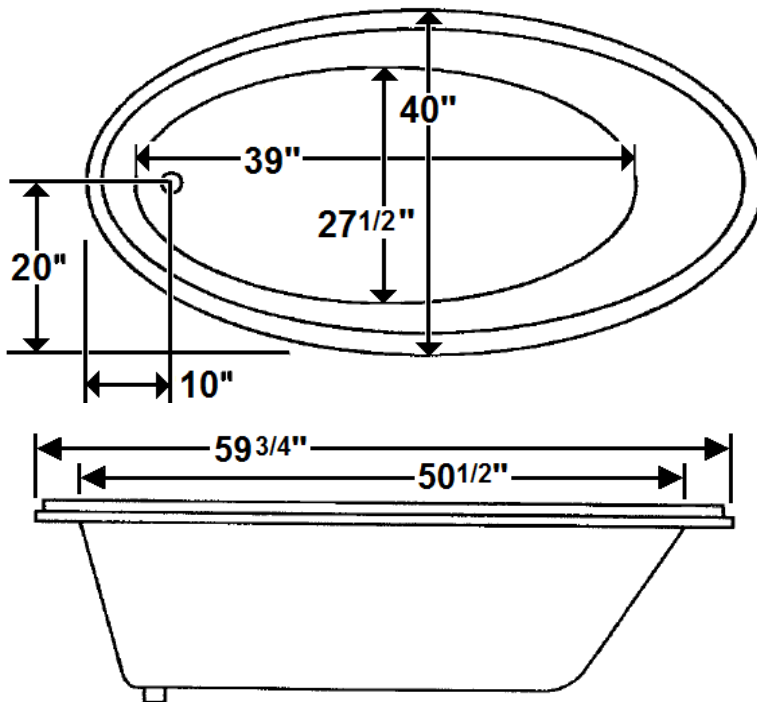

## 60" x 40" Drop-In Acrylic Combo Bath

Model Number  
**4060ZWA064**  
Drop-In Combo Bath in White

**\*All dimensions are +/- 1/2" and subject to change without notice\***  
**Confirm specifications before installation**

Standard (S) Pump Location

### Technical Information

- Weight: 175 lbs.
- Water Depth to Overflow: 16"
- Water Operating Level: 44 gal.
- Water Capacity: 62 gal.
- Sump Dimension: 39" x 27 1/2"