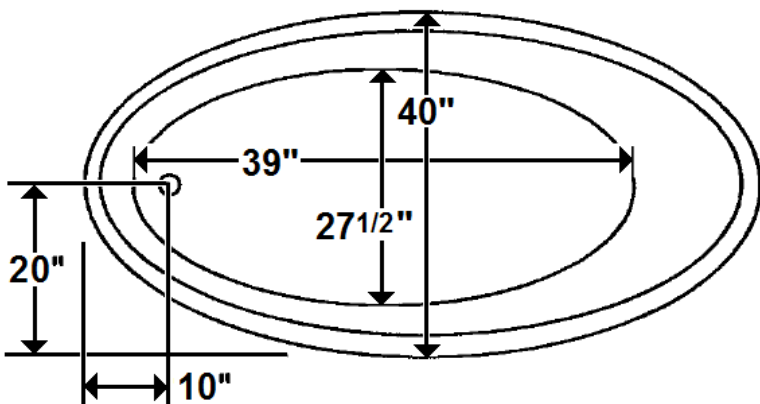

## 60" x 40" Drop-In Acrylic Whirlpool

Model Number  
**4060ZW064**  
Drop-In Whirlpool in White

**\*All dimensions are +/- 1/2" and subject to change without notice\***  
**Confirm specifications before installation**

Standard (S) Pump Location

### Technical Information

- Weight: 135 lbs.
- Water Depth to Overflow: 16"
- Water Operating Level: 44 gal.
- Water Capacity: 62 gal.
- Sump Dimension: 39" x 27"