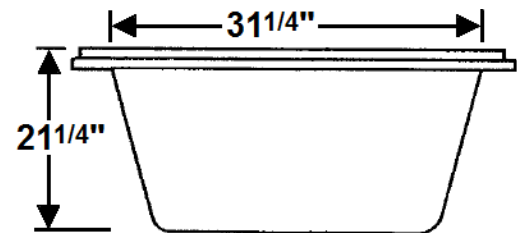

ZETTA

60" x 40" Drop-In Acrylic Whirlpool

Model Number
4060ZW064
Drop-In Whirlpool in White

Features

- Color-matched jet trim
- 10 adjustable hydrotherapy jets
- Pillow included
- Constructed of high-gloss durable acrylic
- 3-Speed control for the 9.0 Amp pump
- Inline heater available – LM300
- Mood light available – LM522
- Pre-leveled base for easy installation
- Made in the USA

All dimensions are +/- 1/2" and subject to change without notice
Confirm specifications before installation

Technical Information

- Weight: 135 lbs.
- Water Depth to Overflow: 16"
- Water Operating Level: 44 gal.
- Water Capacity: 62 gal.
- Sump Dimension: 39" x 27"

Electrical Requirements."

- Standard Pump: 9 Amps
- (Optional) LM300 Heater: 12 Amps
- (Optional) LM509 Back Massage: 5 Amps
- Dedicated GFCI's required for each option