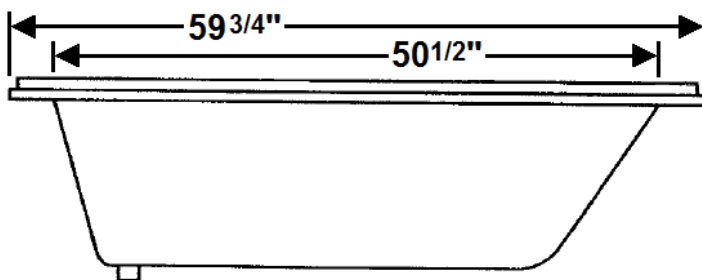

## 60" x 40" Drop-In Acrylic Whirlpool

Model Number  
**4060ZW064**  
Drop-In Whirlpool in White

### Features

- Color-matched jet trim
- 10 adjustable hydrotherapy jets
- Pillow included
- Constructed of high-gloss durable acrylic
- 3-Speed control for the 9.0 Amp pump
- Inline heater available – LM300
- Mood light available – LM522
- Pre-leveled base for easy installation
- Made in the USA

**\*All dimensions are +/- 1/2" and subject to change without notice\***  
**Confirm specifications before installation**

Standard (S) Pump Location

### Technical Information

- Weight: 135 lbs.
- Water Depth to Overflow: 16"
- Water Operating Level: 44 gal.
- Water Capacity: 62 gal.
- Sump Dimension: 39" x 27"