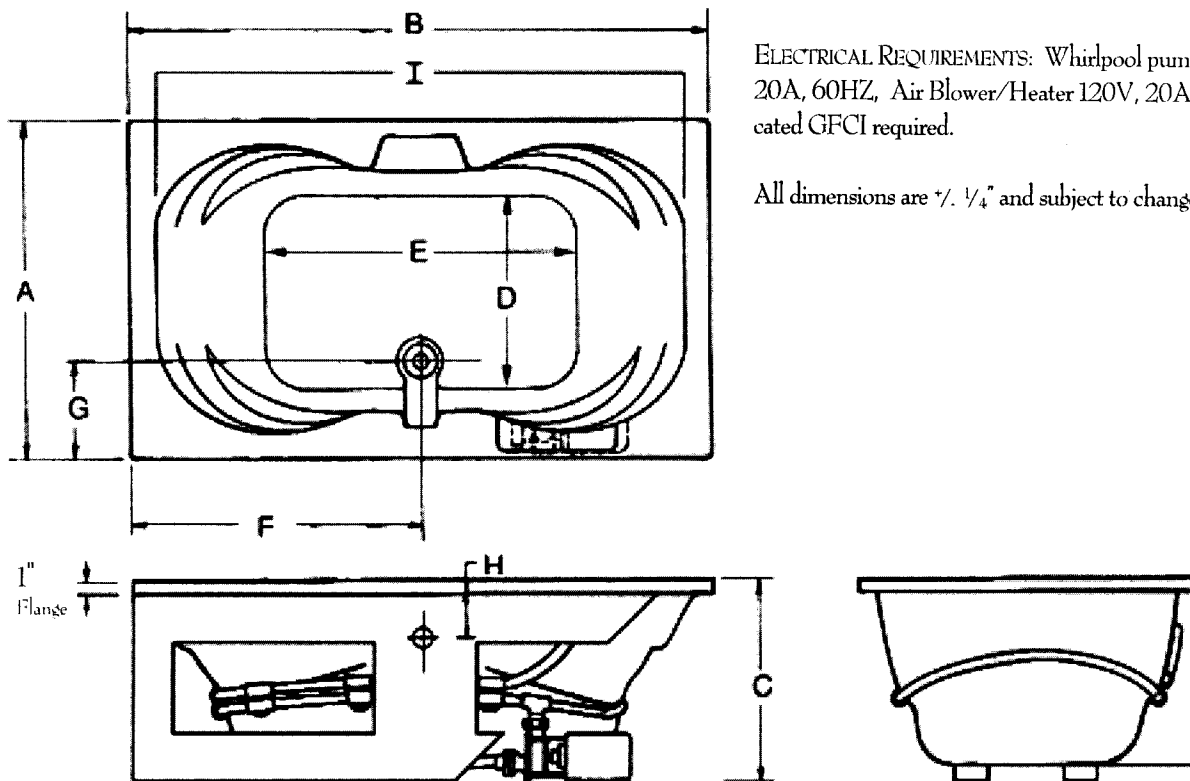

ALCOVE PLUS

MODEL: #4260-ATW
 ACRYLIC BATH ONLY: #4260-ATT

INSTALLATION NOTES: Install this acrylic fixture according to the installation manual. Confirm specifications before starting installation.

ELECTRICAL REQUIREMENTS: Whirlpool pump/motor 120V, 20A, 60HZ, Air Blower/Heater 120V, 20A, 60HZ. Dedicated GFCI required.

All dimensions are +/- 1/4" and subject to change without notice.

MODEL #	A	B	C	D	E	F	G	H	I
4260 ATW/4260 ATT	41 ³ / ₄	59 ³ / ₄	23 ³ / ₄	26	36	29 ³ / ₄	11 ³ / ₄	3 ³ / ₄	55

MODEL #	WATER CAPACITY OPERATING LEVEL	WATER CAPACITY TO OVERFLOW	APPROX UNIT WT.	APPROX SHIPPING WT.
4260 ATW	55	98	170	210
4260 ATT	-	98	140	180