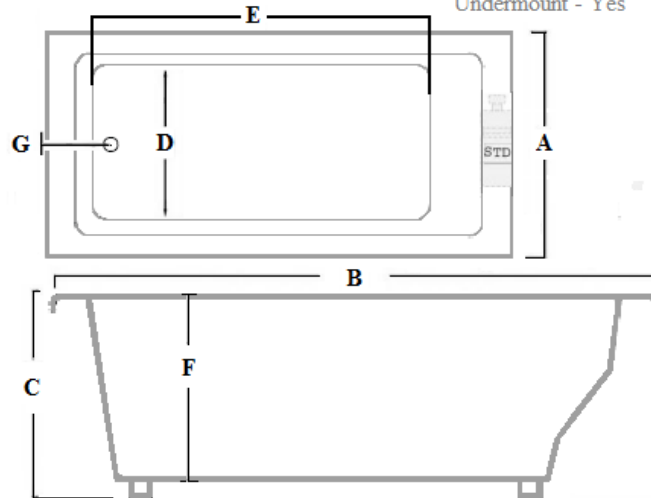

V WHIRLPOOL 3660PW
AIR BATH 3660PA
COMBO BATH 3660PWA
TUB ONLY 3660PT

VI WHIRLPOOL 3666PW
AIR BATH 3666PA
COMBO BATH 3666PWA
TUB ONLY 3666PT

VII WHIRLPOOL 3672PW
AIR BATH 3672PA
COMBO BATH 3672PWA
TUB ONLY 3672PT

INSTALLATION NOTES:
Install these acrylic fixtures according to the installation manual. Confirm specifications before starting installation.

ELECTRICAL REQUIREMENTS:
Whirlpool pump/motor: 120V, 20A, 60HZ
Air Blower/Heater: 120V, 20A, 60HZ
Dedicated GFCI required.

Undermount - Yes