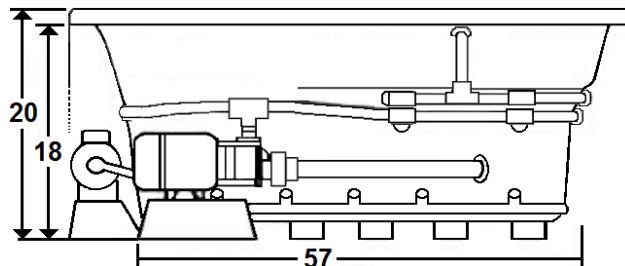

DUAL CORNER PLUS

60" x 60" Skirted Acrylic Combo

Model Number

6060DPWASR064

Right Hand Drain Combo in White

6060DPWASL064

Left Hand Drain Combo in White

Features

***All dimensions are +/- 1/2" and subject to change without notice*
Confirm specifications before installation**

Standard (S) Pump Location (Opposite Drain).

Technical Information

- Weight: 295 lbs.
- Water Depth to Overflow: 13 3/4"
- Water Operating Level: 48 gal.
- Water Capacity: 78 gal.
- Sump Dimension: 46" x 35"