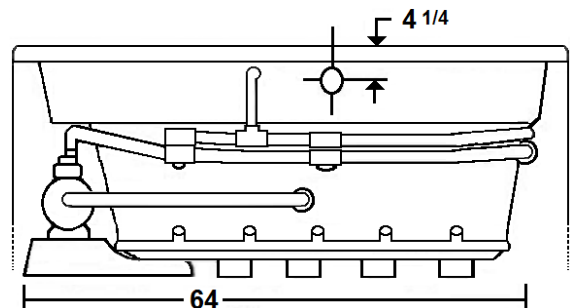

DUAL CORNER PLUS

60" x 60" Skirted Acrylic Combo

Model Number

6060DPWASR064

Right Hand Drain Combo in White

6060DPWASL064

Left Hand Drain Combo in White

Features

***All dimensions are +/- 1/2" and subject to change without notice*
Confirm specifications before installation**

Standard (S) Pump Location (Opposite Drain).

Technical Information

- Weight: 295 lbs.
- Water Depth to Overflow: 13 3/4"
- Water Operating Level: 48 gal.
- Water Capacity: 78 gal.
- Sump Dimension: 46" x 35"