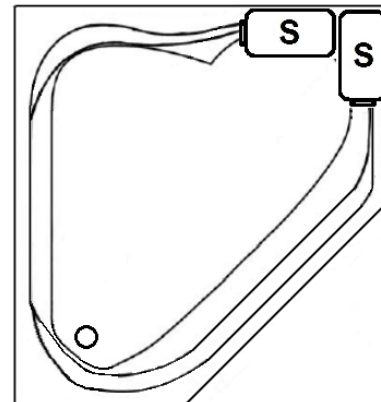

DUAL CORNER PLUS

60" x 60" Skirted Acrylic Combo

Model Number

6060DPWASR064

Right Hand Drain Combo in White

6060DPWASL064

Left Hand Drain Combo in White

Features

- Color-matched jet trim
- 10 adjustable hydrotherapy jets
- 28 high output lateral air injectors
- Constructed of high-gloss durable acrylic
- 3-Speed control for the 13.5 Amp pump
- 12.0 Amp variable speed blower
- Aromatherapy included
- Inline heater available – LM300
- Mood light available – LM522
- Pre-leveled base for easy installation
- Made in the USA

***All dimensions are +/- 1/2" and subject to change without notice*
Confirm specifications before installation**

Standard (S) Pump Location (Opposite Drain).

Technical Information

- Weight: 295 lbs.
- Water Depth to Overflow: 13 3/4"
- Water Operating Level: 48 gal.
- Water Capacity: 78 gal.
- Sump Dimension: 46" x 35"