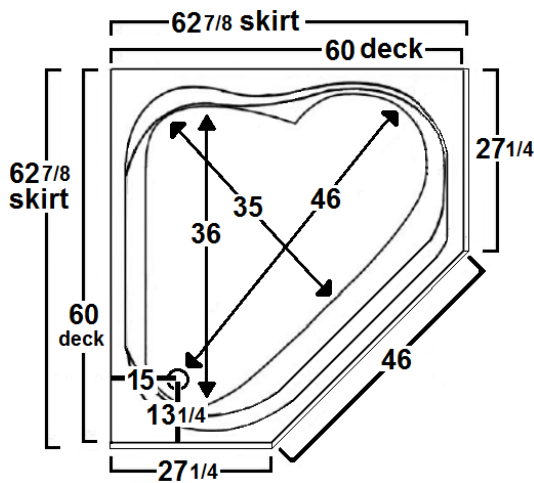

DUAL CORNER PLUS

60" x 60" Skirted Acrylic Combo

Model Number

6060DPWASR064

Right Hand Drain Combo in White

6060DPWASL064

Left Hand Drain Combo in White

Features

- Color-matched jet trim
- 10 adjustable hydrotherapy jets
- 28 high output lateral air injectors
- Constructed of high-gloss durable acrylic
- 3-Speed control for the 13.5 Amp pump
- 12.0 Amp variable speed blower
- Aromatherapy included
- Inline heater available – LM300
- Mood light available – LM522
- Pre-leveled base for easy installation
- Made in the USA

***All dimensions are +/- 1/2" and subject to change without notice*
Confirm specifications before installation**

Standard (S) Pump Location (Opposite Drain).

Technical Information

- Weight: 295 lbs.
- Water Depth to Overflow: 13 3/4"
- Water Operating Level: 48 gal.
- Water Capacity: 78 gal.
- Sump Dimension: 46" x 35"