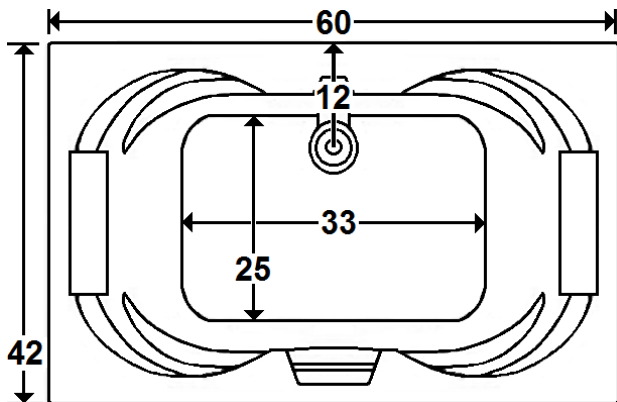

SENECA IV

60" x 42" Skirted Non-Drain Side Acrylic Combo

Model Number
4260SWASN064
Skirted Combo Bath in White

Features

- Color-matched jet trim and air controls
- 10 adjustable hydrotherapy jets
- 24 high output lateral air injectors
- Pillows included
- Constructed of high-gloss durable acrylic
- 3-Speed control for the 13.5 Amp pump
- 12.0 Amp variable speed blower
- Inline heater available – LM300
- Mood light available – LM522
- Pre-leveled base for easy installation
- Made in the USA

All dimensions are +/- 1/2" and subject to change without notice
Confirm specifications before installation

Standard (S) Pump Location

Technical Information

- Weight: 280 lbs.
- Water Depth to Overflow: 16 3/4"
- Water Operating Level: 44 gal.
- Water Capacity: 90 gal.
- Sump Dimension: 38" x 25"