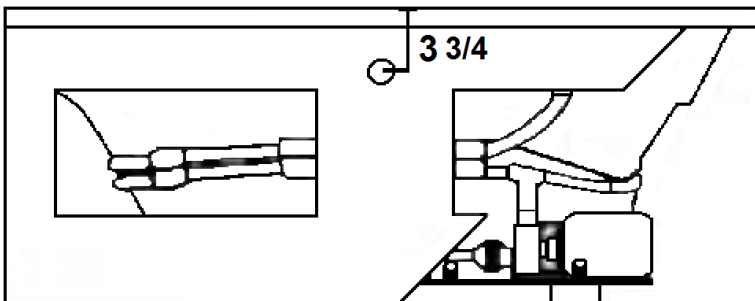

SENECA IV

60" x 42" Skirted Non-Drain Side Acrylic Combo

Model Number
4260SWASN064
Skirted Combo Bath in White

Features

- Color-matched jet trim and air controls
- 10 adjustable hydrotherapy jets
- 24 high output lateral air injectors
- Pillows included
- Constructed of high-gloss durable acrylic
- 3-Speed control for the 13.5 Amp pump
- 12.0 Amp variable speed blower
- Inline heater available – LM300
- Mood light available – LM522
- Pre-leveled base for easy installation
- Made in the USA

All dimensions are +/- 1/2" and subject to change without notice
Confirm specifications before installation

Standard (S) Pump Location

Technical Information

- Weight: 280 lbs.
- Water Depth to Overflow: 16 3/4"
- Water Operating Level: 44 gal.
- Water Capacity: 90 gal.
- Sump Dimension: 38" x 25"