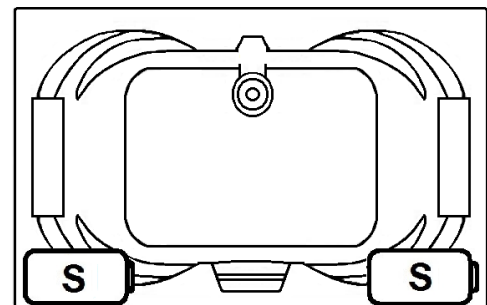

SENECA IV

60" x 42" Skirted Non-Drain Side Acrylic Combo

Model Number
4260SWASN064
Skirted Combo Bath in White

Features

- Color-matched jet trim and air controls
- 10 adjustable hydrotherapy jets
- 24 high output lateral air injectors
- Pillows included
- Constructed of high-gloss durable acrylic
- 3-Speed control for the 13.5 Amp pump
- 12.0 Amp variable speed blower
- Inline heater available – LM300
- Mood light available – LM522
- Pre-leveled base for easy installation
- Made in the USA

All dimensions are +/- 1/2" and subject to change without notice
Confirm specifications before installation

Standard (S) Pump Location

Technical Information

- Weight: 280 lbs.
- Water Depth to Overflow: 16 3/4"
- Water Operating Level: 44 gal.
- Water Capacity: 90 gal.
- Sump Dimension: 38" x 25"