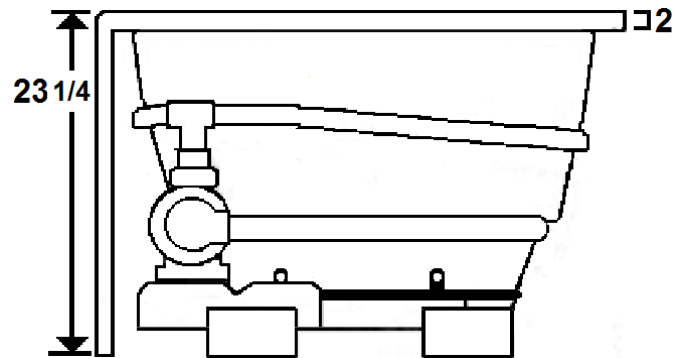

SENECA IV

60" x 42" Skirted Non-Drain Side Acrylic Combo

Model Number
4260SWASN064
Skirted Combo Bath in White

Features

- Color-matched jet trim and air controls
- 10 adjustable hydrotherapy jets
- 24 high output lateral air injectors
- Pillows included
- Constructed of high-gloss durable acrylic
- 3-Speed control for the 13.5 Amp pump
- 12.0 Amp variable speed blower
- Inline heater available – LM300
- Mood light available – LM522
- Pre-leveled base for easy installation
- Made in the USA

All dimensions are +/- 1/2" and subject to change without notice
Confirm specifications before installation

Standard (S) Pump Location

Technical Information

- Weight: 280 lbs.
- Water Depth to Overflow: 16 3/4"
- Water Operating Level: 44 gal.
- Water Capacity: 90 gal.
- Sump Dimension: 38" x 25"