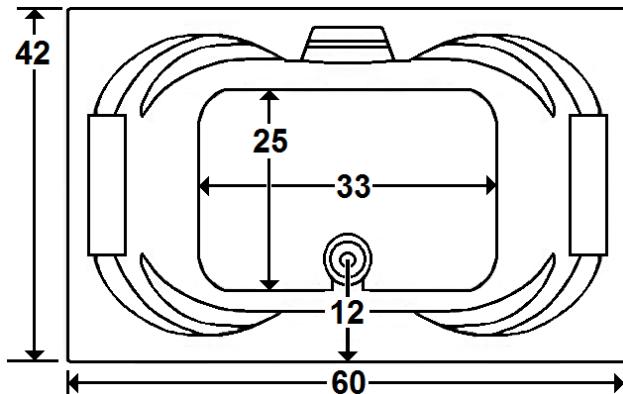

## 60" x 42" Skirted Drain Side Acrylic Combo

Model Number  
**4260SWASD064**  
Skirted Combo Bath in White

**\*All dimensions are +/- 1/2" and subject to change without notice\***  
**Confirm specifications before installation**

Standard (S) Pump Location

### Technical Information

- Weight: 280 lbs.
- Water Depth to Overflow: 16 3/4"
- Water Operating Level: 44 gal.
- Water Capacity: 90 gal.
- Sump Dimension: 38" x 25"