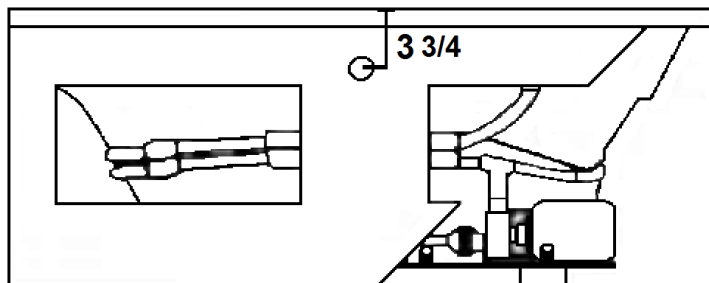

## 60" x 42" Skirted Drain Side Acrylic Combo

Model Number  
**4260SWASD064**  
Skirted Combo Bath in White

### Features

- Color-matched jet trim and air controls
- 10 adjustable hydrotherapy jets
- 24 high output lateral air injectors
- Pillows included
- Constructed of high-gloss durable acrylic
- 3-Speed control for the 13.5 Amp pump
- 12.0 Amp variable speed blower
- Inline heater available – LM300
- Mood light available – LM522
- Pre-leveled base for easy installation
- Made in the USA

**\*All dimensions are +/- 1/2" and subject to change without notice\***  
**Confirm specifications before installation**

Standard (S) Pump Location