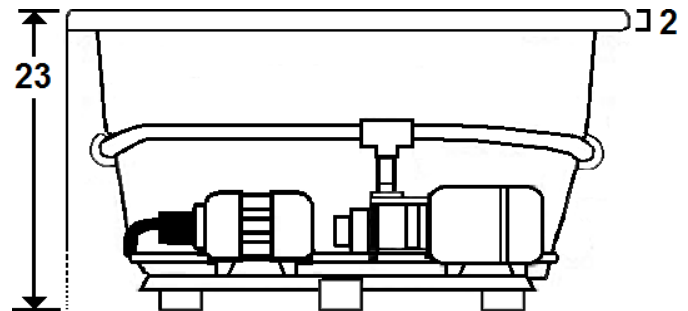

Standard (S) Pump Location