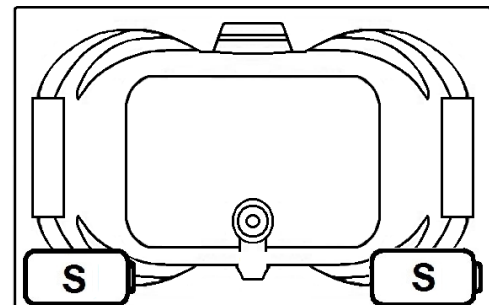

### Features

- Color-matched jet trim and air controls
- 10 adjustable hydrotherapy jets
- 24 high output lateral air injectors
- Pillows included
- Constructed of high-gloss durable acrylic
- 3-Speed control for the 13.5 Amp pump
- 12.0 Amp variable speed blower
- Inline heater available – LM300
- Mood light available – LM522
- Pre-leveled base for easy installation
- Made in the USA

**\*All dimensions are +/- 1/2" and subject to change without notice\***  
**Confirm specifications before installation**

Standard (S) Pump Location