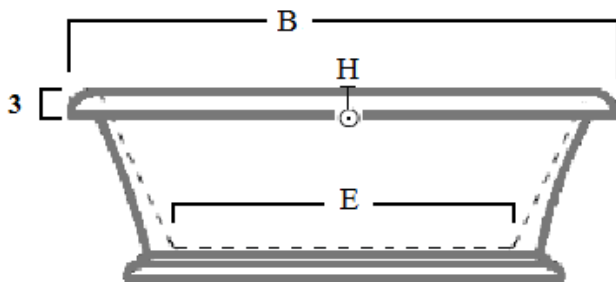

LAUREL MOUNTAIN WHIRLPOOLS

SUNBURY I & II

I AIR BATH 3566SA
TUB ONLY 3566ST

II AIR BATH 3571SA
TUB ONLY 3571ST

INSTALLATIONS NOTES:

Install this acrylic fixture according to the installation manual. Confirm specifications before starting installation.

Includes:
Integral Waste & Overflow with Chrome Trim

*All dimensions are +/- 1/2"

ELECTRICAL REQUIREMENTS:

Laurel Mountain Whirlpools recommends one 20 amp ground fault circuit interrupter (GFCI) for each power supply provided with the bathtub.