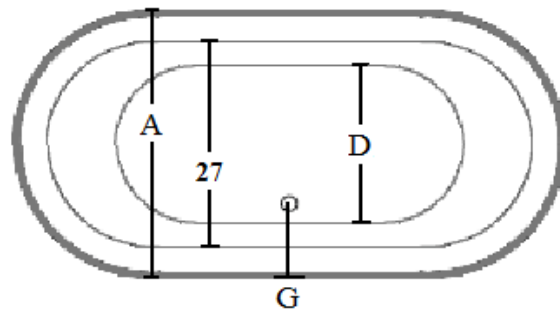

LAUREL MOUNTAIN WHIRLPOOLS

SUNBURY I & II

I AIR BATH 3566SA
TUB ONLY 3566ST

II AIR BATH 3571SA
TUB ONLY 3571ST

INSTALLATIONS NOTES:

Install this acrylic fixture according to the installation manual. Confirm specifications before starting installation.

Includes:
Integral Waste & Overflow with Chrome Trim

*All dimensions are +/- 1/2"

ELECTRICAL REQUIREMENTS:

Laurel Mountain Whirlpools recommends one 20 amp ground fault circuit interrupter (GFCI) for each power supply provided with the bathtub.